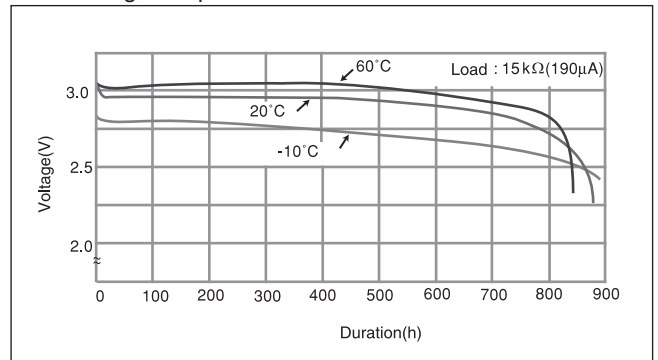

CR2016

■ Dimensions(mm)

■ Specification

Nominal voltage(V)	3
Nominal capacity(mAh)	90
Continuous drain(mA)	0.1
Operating temperature(°C)	-30 to +60

■ Discharge temperature characteristics

CR2025

■ Dimensions(mm)

■ Specification

Nominal voltage(V)	3
Nominal capacity(mAh)	165
Continuous drain(mA)	0.2
Operating temperature(°C)	-30 to +60

■ Discharge temperature characteristics

AMEYA360

Components Supply Platform

Authorized Distribution Brand :