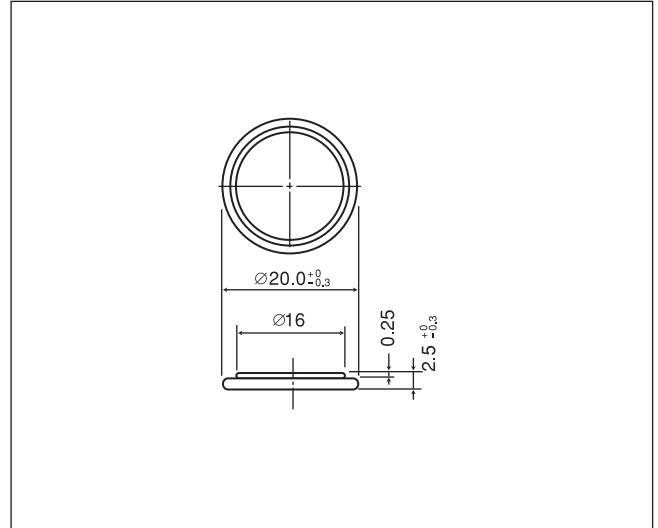

CR2016

■ Dimensions(mm)

■ Specification

Nominal voltage(V)	3
Nominal capacity(mAh)	90
Continuous drain(mA)	0.1
Operating temperature(°C)	-30 to +60

■ Discharge temperature characteristics

CR2025

■ Dimensions(mm)

■ Specification

Nominal voltage(V)	3
Nominal capacity(mAh)	165
Continuous drain(mA)	0.2
Operating temperature(°C)	-30 to +60

■ Discharge temperature characteristics

AMEYA360

Components Supply Platform

Authorized Distribution Brand :