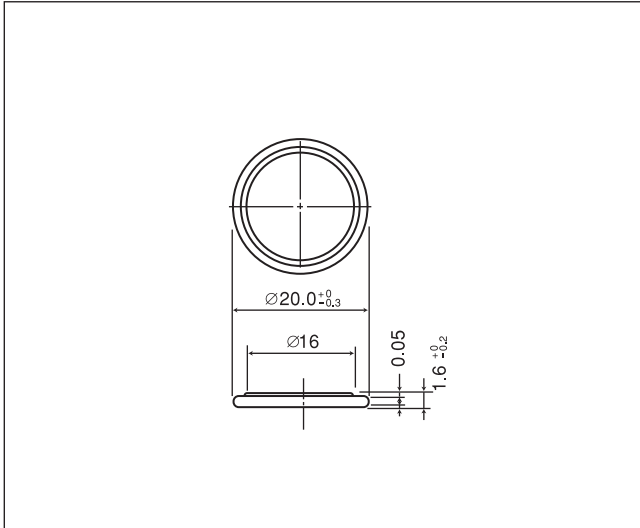

CR2016

■ Dimensions(mm)

■ Specification

Nominal voltage(V)	3
Nominal capacity(mAh)	90
Continuous drain(mA)	0.1
Operating temperature(°C)	-30 to +60

■ Discharge temperature characteristics

CR2025

■ Dimensions(mm)

■ Specification

Nominal voltage(V)	3
Nominal capacity(mAh)	165
Continuous drain(mA)	0.2
Operating temperature(°C)	-30 to +60

■ Discharge temperature characteristics

AMEYA360

Components Supply Platform

Authorized Distribution Brand :