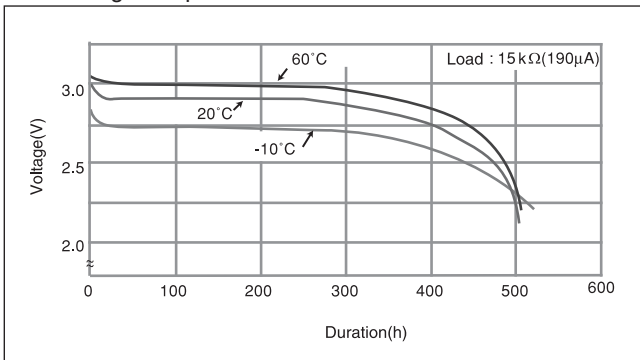

CR2016

■ Dimensions(mm)

■ Specification

Nominal voltage(V)	3
Nominal capacity(mAh)	90
Continuous drain(mA)	0.1
Operating temperature(°C)	-30 to +60

■ Discharge temperature characteristics

CR2025

■ Dimensions(mm)

■ Specification

Nominal voltage(V)	3
Nominal capacity(mAh)	165
Continuous drain(mA)	0.2
Operating temperature(°C)	-30 to +60

■ Discharge temperature characteristics

AMEYA360

Components Supply Platform

Authorized Distribution Brand :