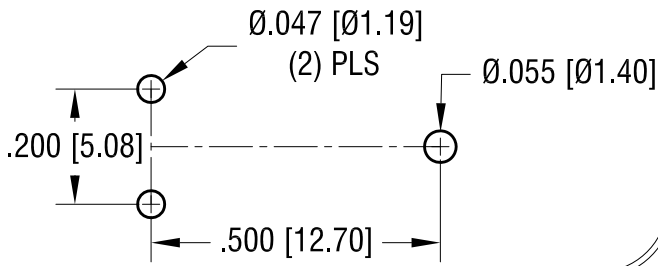

**MOUNTING DETAIL**

**NOTES:**

1. TERMINAL JACK: MAT'L - BERYLLIUM COPPER (QQ-C-533)
2. BUSHING: MAT'L - PTFE
3. MOUNTING BRACKET: MAT'L - BRASS

PART NO.	COLOR
11013	WHITE
11013-R	RED
11013-B	BLACK

DATE	DESCRIPTION	REV.
11.22.11	CHANGE AS PER ECN 11-158	B
3.07.11	CHANGE AS PER ECN 11-030	A