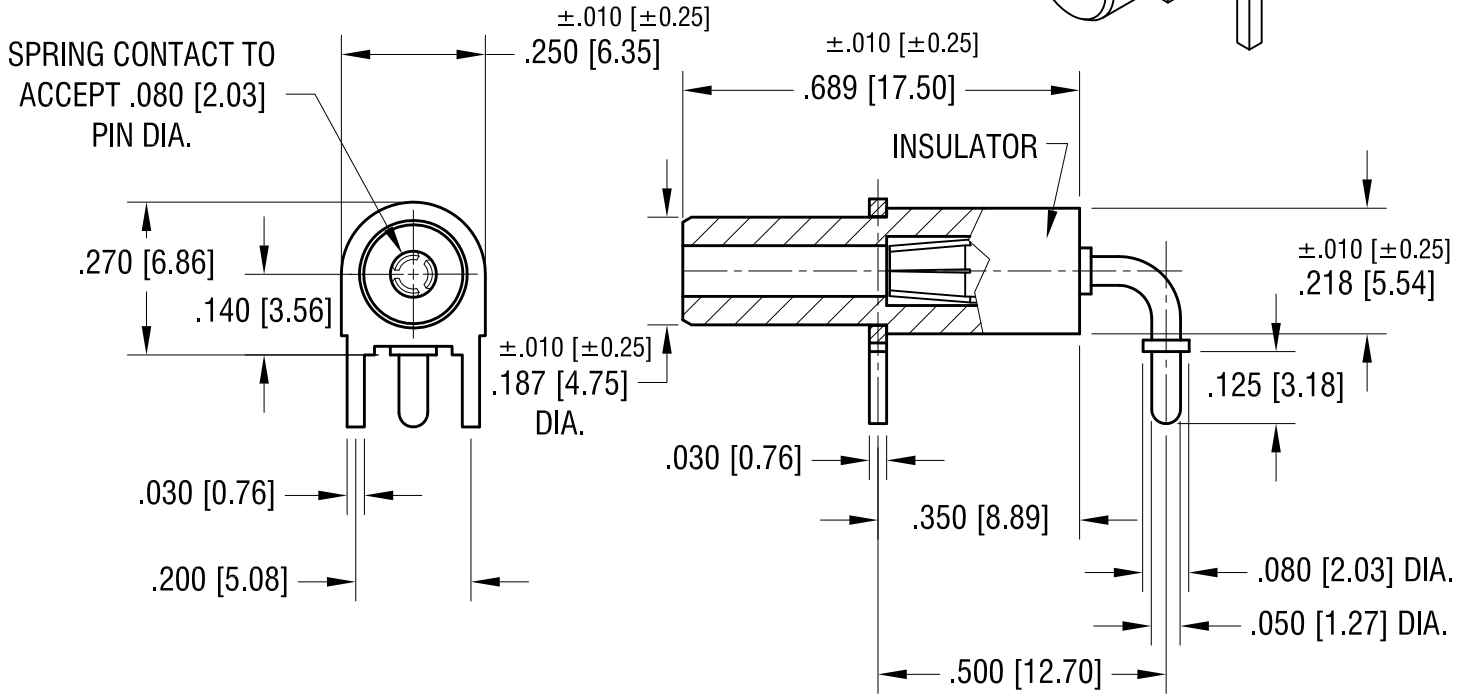

**MOUNTING DETAIL**

**NOTES:**

1. TERMINAL JACK: MAT'L - BERYLLIUM COPPER (QQ-C-533)
2. BUSHING: MAT'L - PTFE
3. MOUNTING BRACKET: MAT'L - BRASS

PART NO.	COLOR
11013	WHITE
11013-R	RED
11013-B	BLACK

DATE	DESCRIPTION	REV.
11.22.11	CHANGE AS PER ECN 11-158	B
3.07.11	CHANGE AS PER ECN 11-030	A

TOLERANCES INCH [MM]  
 DECIMAL ± .005 [± 0.13]  
 ANGULAR ± 1°  
 UNLESS OTHERWISE SPECIFIED

CODE: C/M      DWG NO. **11013-**