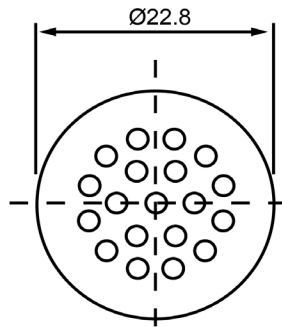

TOP VIEW

SIDE VIEW

BOTTOM VIEW

Specifications			Notes	Revision History							
Description	Value	Unit		Version	Description		Date	Approved			
Shape	Round		1) All dimensions are in mm unless otherwise noted 2) All parts meet RoHS	1	Released from Engineering		2/8/2014	J.S.			
Resonant Frequency	1,500	(Hz)									
Frequency Range	1,500 ~ 4,000	(Hz)									
SPL @ 10cm	75	(dBA)									
Impedance	8	(Ohm)									
Cone Material	Mylar										
Nominal Power	0.3	(W)									
Max Power	0.4	(W)									
Mount Type	Thru Hole										
Operating Temperature	-20 ~ +60	°C									
Storage Temperature	-30 ~ +60	°C									
Weight	3.3	(g)									
 <b>DB UNLIMITED</b>			 <b>DB UNLIMITED</b>			<b>Dynamic Speaker</b>			<b>SM231508-1</b>		
						Drawn by: G.W.    Date: 1/27/2014    Checked by: C.E.    Date: 2/5/2014    Approved by: J.S.    Date: 2/8/2014					