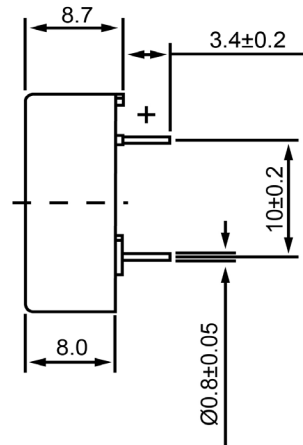

TOP VIEW

SIDE VIEW

BOTTOM VIEW

Specifications			Notes	Revision History							
Description	Value	Unit		Version	Description		Date	Approved			
Shape	Round		1) All dimensions are in mm unless otherwise noted 2) All parts meet RoHS	1	Released from Engineering		2/8/2014	J.S.			
Resonant Frequency	1,500	(Hz)									
Frequency Range	1,500 ~ 4,000	(Hz)									
SPL @ 10cm	75	(dBA)									
Impedance	8	(Ohm)									
Cone Material	Mylar										
Nominal Power	0.3	(W)									
Max Power	0.4	(W)									
Mount Type	Thru Hole										
Operating Temperature	-20 ~ +60	°C									
Storage Temperature	-30 ~ +60	°C									
Weight	3.3	(g)									
 <b>DB UNLIMITED</b>			 <b>DB UNLIMITED</b>			<b>Dynamic Speaker</b>			<b>SM231508-1</b>		
						Drawn by: G.W.    Date: 1/27/2014    Checked by: C.E.    Date: 2/5/2014    Approved by: J.S.    Date: 2/8/2014					