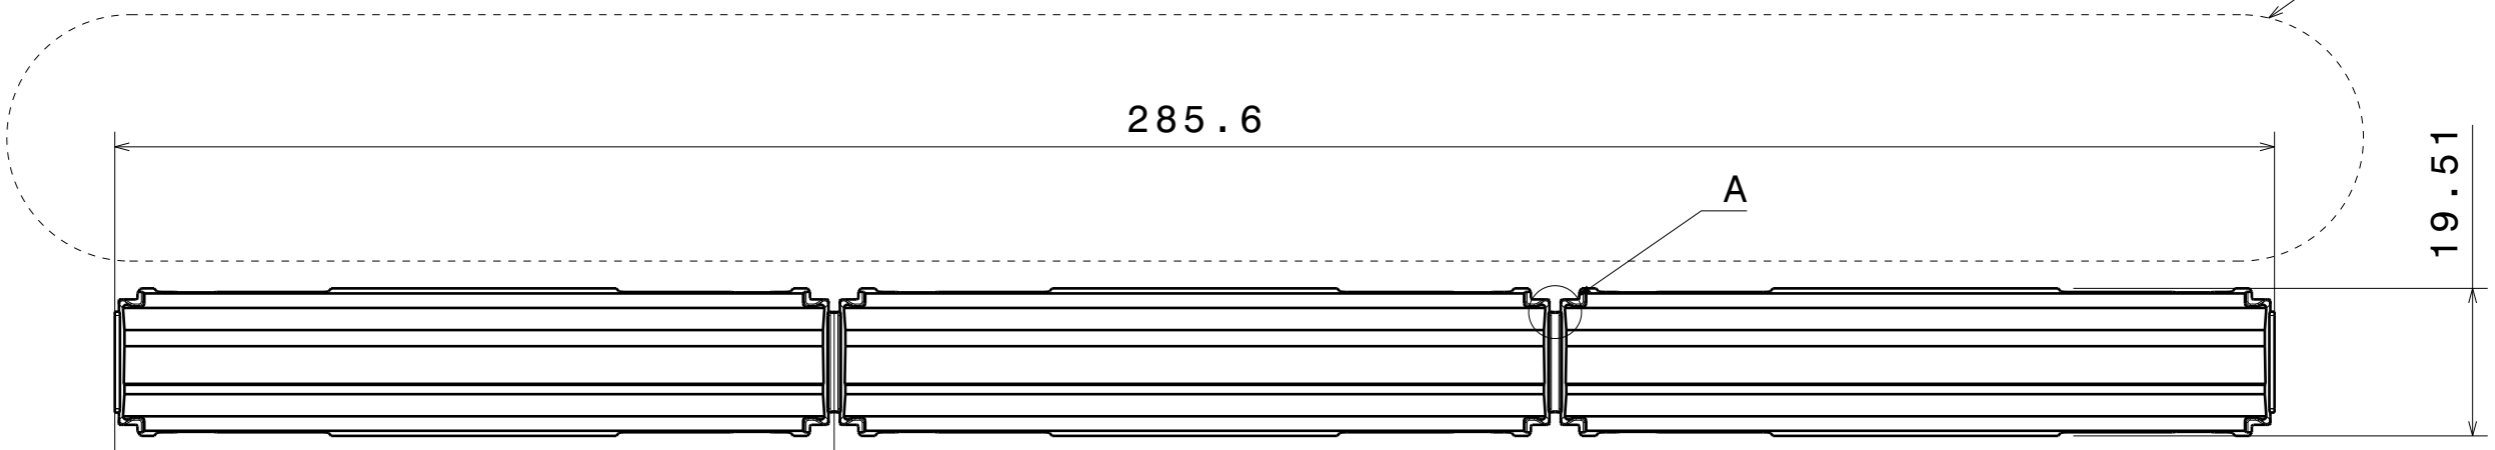

1

H

G

B

A

Side view

Top view

Detail A
Scale: 4:1

*Optics can be snapped along this line and used also as single parts.

Front view
Scale: 3:1

INDEX	PART NO	DESCRIPTION	MATERIAL	COLOUR
1	F14344	FLORENCE-1R-ZT25	PMMA	Clear

Tolerances if not otherwise shown
According to DIN ISO 2768-1
Linear measures:
Up to 30mm class M, otherwise class C
According to DIN ISO 2768-2
Form and position: class L

SIZE	PART NUMBER
A3	F14344

SCALE	1:1	WEIGHT	28 g	SHEET	1/1
-------	-----	--------	------	-------	-----

Authorized Distribution Brand :

Website :

Welcome to visit www.ameya360.com

Contact Us :

➤ Address :

401 Building No.5, JiuGe Business Center, Lane 2301, Yishan Rd
Minhang District, Shanghai , China