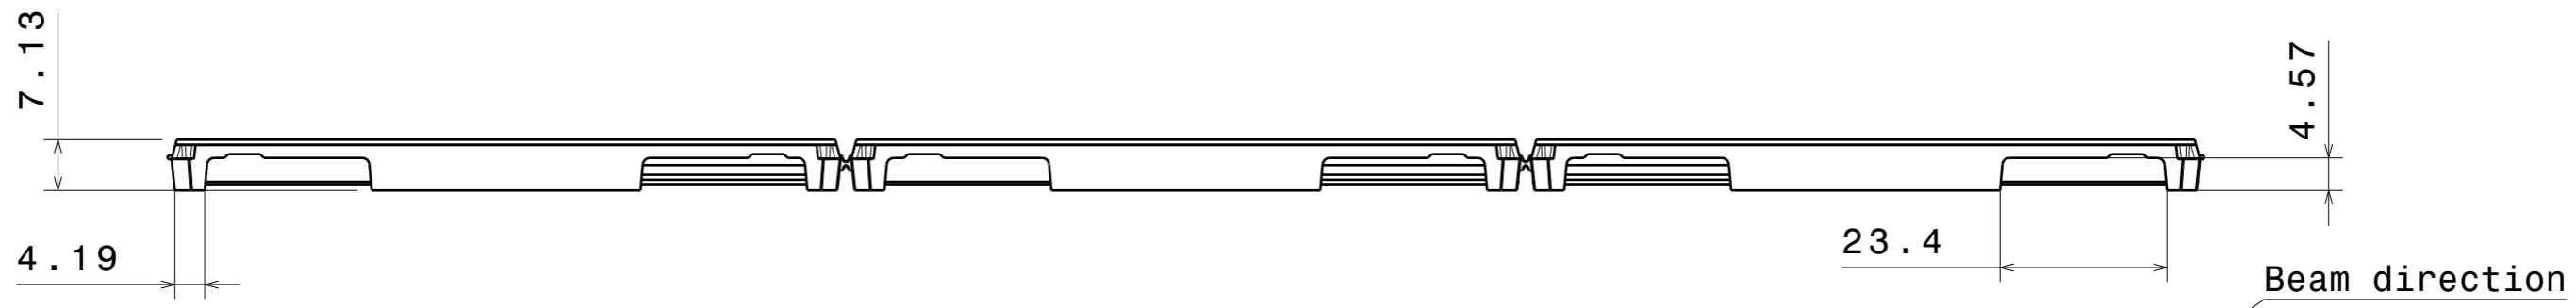

1

H

G

B

A

Side view

Top view

Detail A
Scale: 4:1

*Optics can be snapped along this line and used also as single parts.

Front view
Scale: 3:1

INDEX	PART NO	DESCRIPTION	MATERIAL	COLOUR
1	F14344	FLORENCE-1R-ZT25	PMMA	Clear

Tolerances if not otherwise shown
According to DIN ISO 2768-1
Linear measures:
Up to 30mm class M, otherwise class C
According to DIN ISO 2768-2
Form and position: class L

SIZE	PART NUMBER
A3	F14344

SCALE	1:1	WEIGHT	28 g	SHEET	1/1
-------	-----	--------	------	-------	-----

Authorized Distribution Brand :

Website :

Welcome to visit www.ameya360.com

Contact Us :

➤ Address :

401 Building No.5, JiuGe Business Center, Lane 2301, Yishan Rd
Minhang District, Shanghai , China