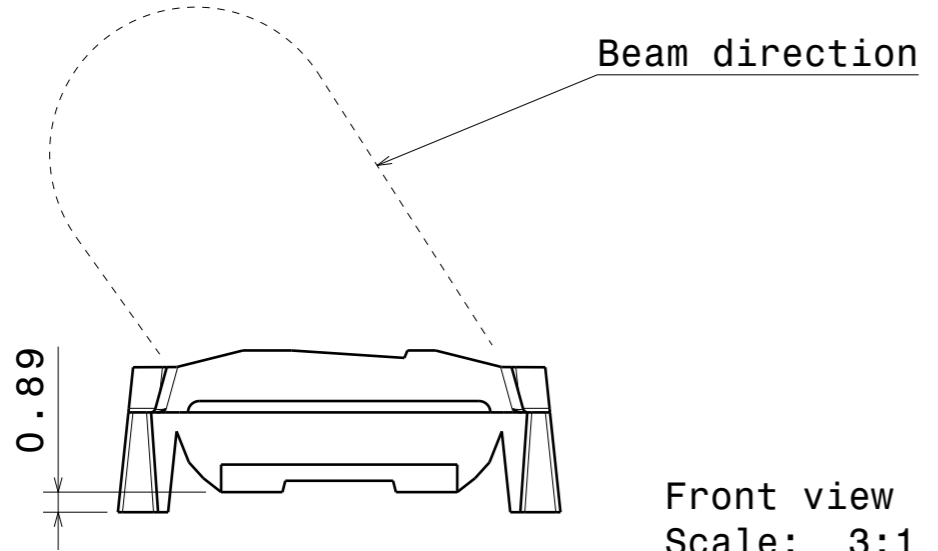

1

H

G

B

A

Side view

Top view

Detail A
Scale: 4:1

*Optics can be snapped along this line and used also as single parts.

Front view
Scale: 3:1

INDEX	PART NO	DESCRIPTION	MATERIAL	COLOUR
1	F14344	FLORENCE-1R-ZT25	PMMA	Clear

Tolerances if not otherwise shown
According to DIN ISO 2768-1
Linear measures:
Up to 30mm class M, otherwise class C
According to DIN ISO 2768-2
Form and position: class L