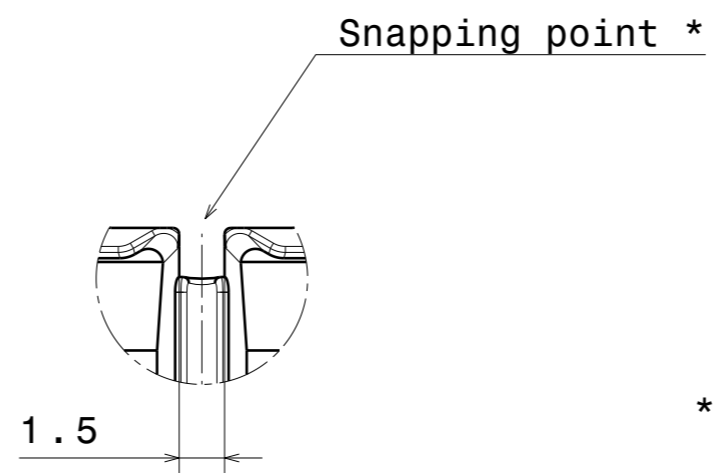

1

H

G

B

A

Side view

Top view

Detail A
Scale: 4:1

*Optics can be snapped along this line and used also as single parts.

Front view
Scale: 3:1

INDEX	PART NO	DESCRIPTION	MATERIAL	COLOUR
1	F14344	FLORENCE-1R-ZT25	PMMA	Clear

Tolerances if not otherwise shown
According to DIN ISO 2768-1
Linear measures:
Up to 30mm class M, otherwise class C
According to DIN ISO 2768-2
Form and position: class L