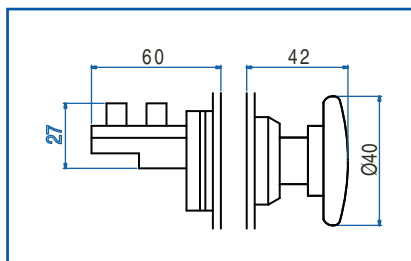

Dimensional Drawings

All dimensions shown in millimeters.
To convert to inches multiply by 0.03937

Mushroom with Key

Mushroom with Indicating Arrows

Mushroom Momentary

Contact Elements

Description

1 Normally Open + 1 Normally Closed
Silver Contacts