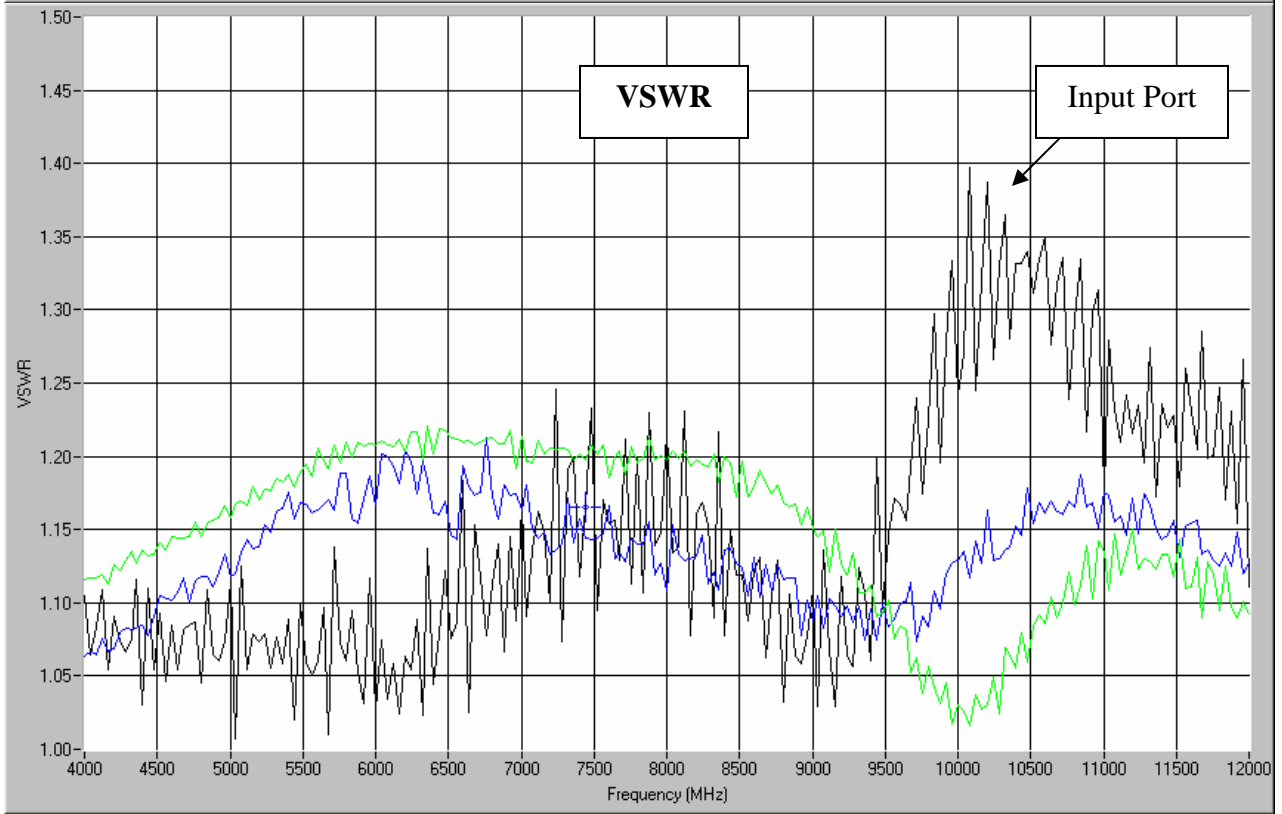

Typical Test Data Plots

USA/Canada: (315) 432-8909
Toll Free: (800) 411-6596
Europe: +44 2392-232392