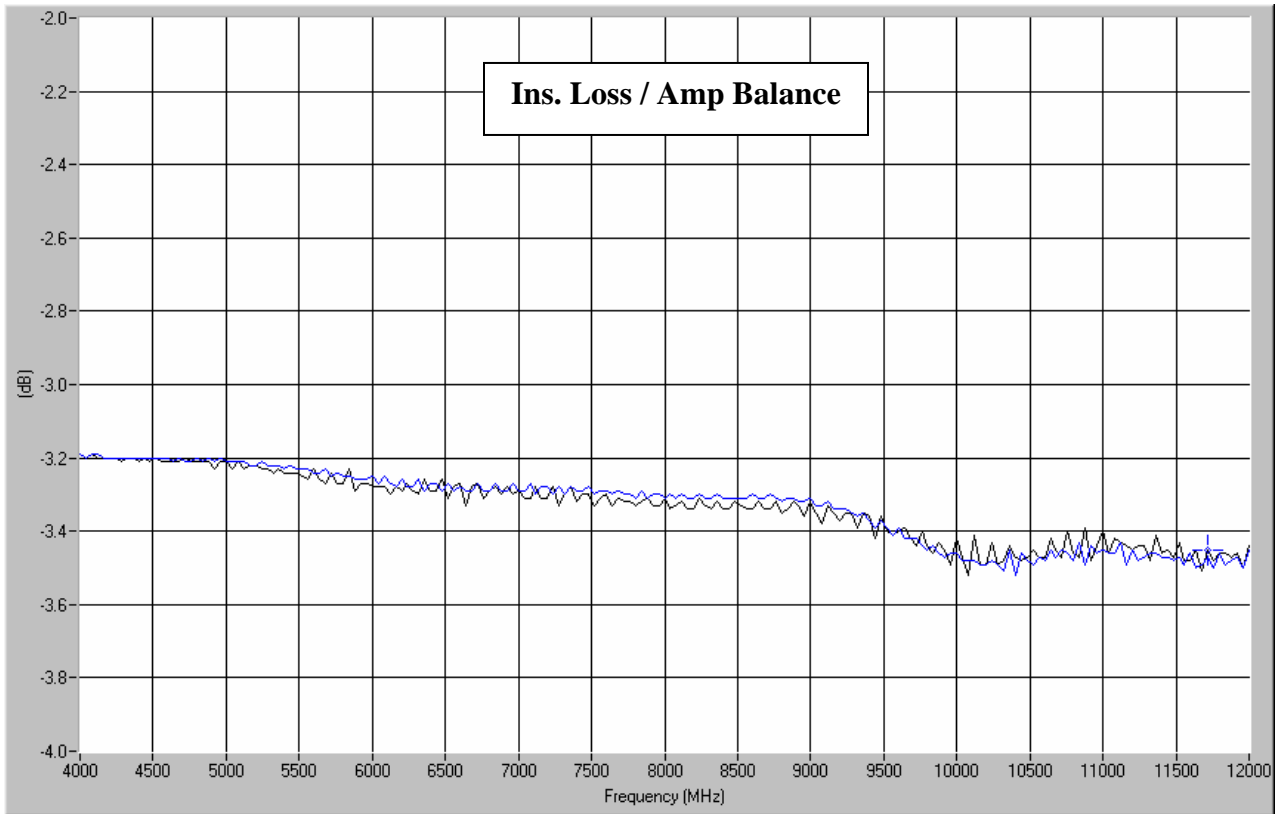

Typical Test Data Plots

USA/Canada: (315) 432-8909
Toll Free: (800) 411-6596
Europe: +44 2392-232392