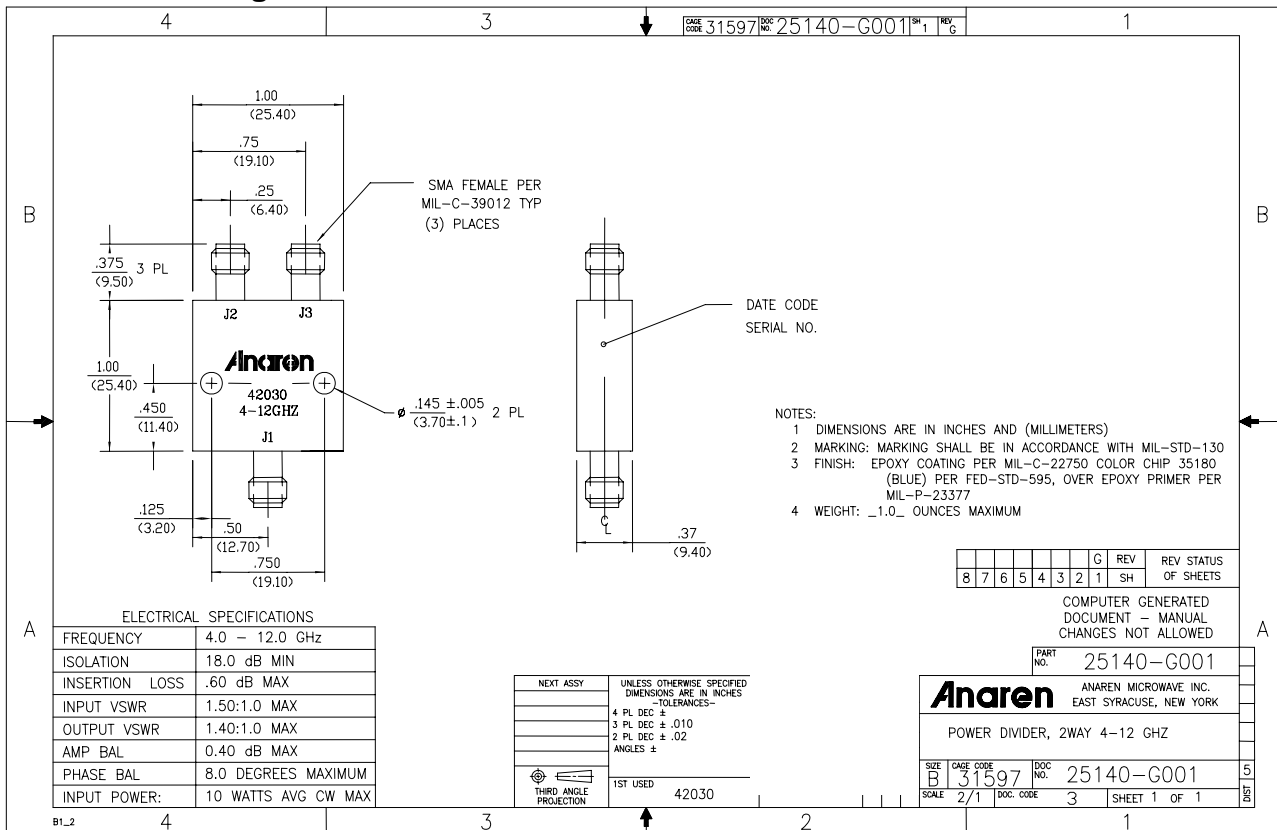

Outline Drawing