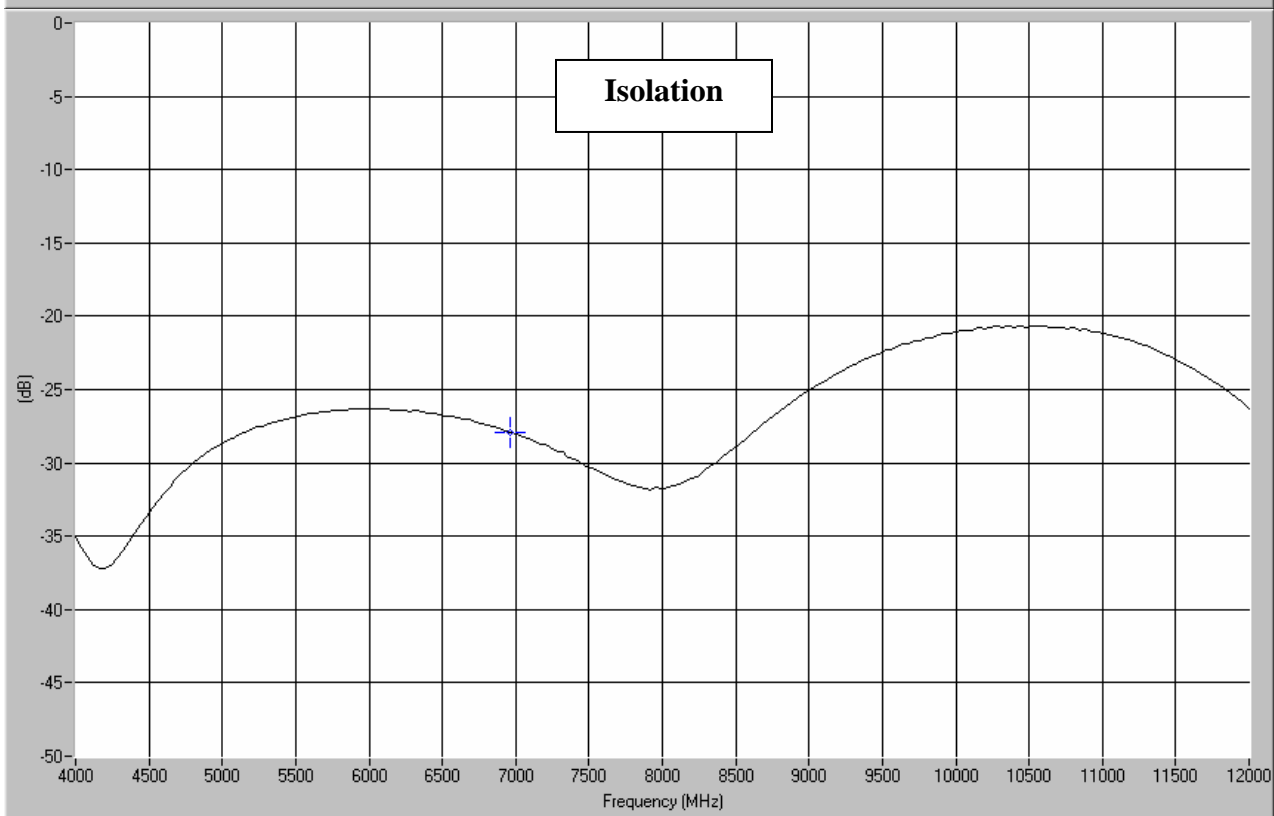

#### Outline Drawing

**Typical Test Data Plots**

USA/Canada: (315) 432-8909  
 Toll Free: (800) 411-6596  
 Europe: +44 2392-232392

### Typical Test Data Plots