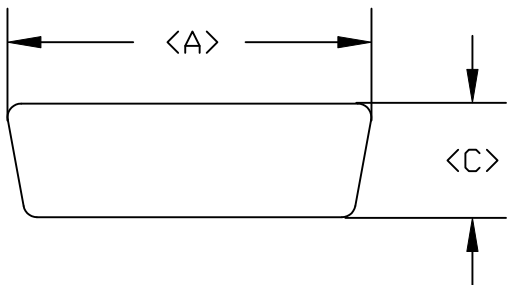

DESCRIPTION: DUST COVER FEMALE

DIMENSIONS

	A	B	C	D
9	.887	.783	.520	.262
	22.53	19.88	13.21	6.65
15	1.222	1.113	.520	.262
	31.03	28.27	13.21	6.65
25	1.752	1.645	.520	.262
	44.51	41.79	13.21	6.65
37	2.420	2.310	.520	.283
	61.47	58.67	13.21	7.19
50	2.154	2.154	.543	.315
	54.70	54.7	13.80	8.00

50 POSITION HAS NO LIP

50 POSITION HAS NO LIP

PART NUMBER

09	160-000-209R000
15	160-000-215R000
25	160-000-225R000
37	160-000-237R000
50	160-000-250L000 (DISCONTINUED)

MATERIAL:
 PLASTIC: PE
 RoHS COMPLIANT