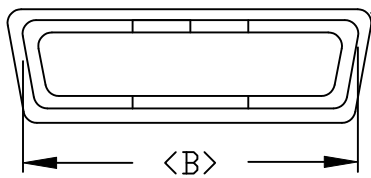

DESCRIPTION: DUST COVER FEMALE

DIMENSIONS

	A	B	C	D
9	.887	.783	.520	.262
	22.53	19.88	13.21	6.65
15	1.222	1.113	.520	.262
	31.03	28.27	13.21	6.65
25	1.752	1.645	.520	.262
	44.51	41.79	13.21	6.65
37	2.420	2.310	.520	.283
	61.47	58.67	13.21	7.19
50	2.154	2.154	.543	.315
	54.70	54.7	13.80	8.00

50 POSITION HAS NO LIP

50 POSITION HAS NO LIP

PART NUMBER

09	160-000-209R000
15	160-000-215R000
25	160-000-225R000
37	160-000-237R000
50	160-000-250L000 (DISCONTINUED)

MATERIAL:
 PLASTIC: PE
 RoHS COMPLIANT