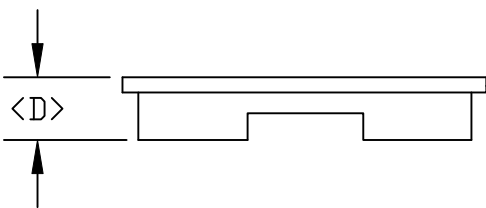

DESCRIPTION: DUST COVER FEMALE

DIMENSIONS

	A	B	C	D
9	.887	.783	.520	.262
	22.53	19.88	13.21	6.65
15	1.222	1.113	.520	.262
	31.03	28.27	13.21	6.65
25	1.752	1.645	.520	.262
	44.51	41.79	13.21	6.65
37	2.420	2.310	.520	.283
	61.47	58.67	13.21	7.19
50	2.154	2.154	.543	.315
	54.70	54.7	13.80	8.00

50 POSITION HAS NO LIP

50 POSITION HAS NO LIP

PART NUMBER

09	160-000-209R000
15	160-000-215R000
25	160-000-225R000
37	160-000-237R000
50	160-000-250L000 (DISCONTINUED)

MATERIAL:
 PLASTIC: PE
 RoHS COMPLIANT