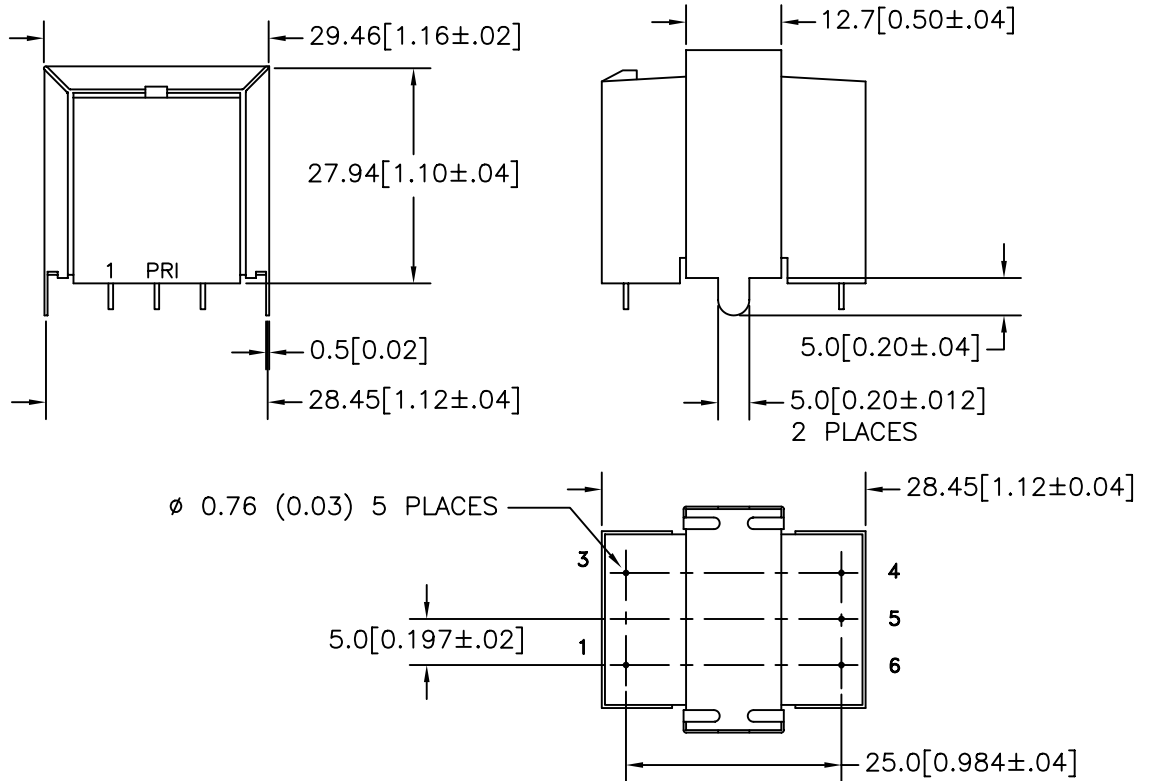

B. Marking: 10A009, TAMURA, PW28-10-230, MICROTRAN, 196-date code, and country of origin

C. Safety: UL1411 Class A File No. E98949

D. Schematic Diagram

MICROTRAN and
PW28-10-230

E. Mechanical Specifications

PREPARED BY:

D. Rund
ENGINEER:

T. Shiozawa
QUALITY CONTROL:

D. Kelley
APPROVED:

D. Kelley

DWG CONTROL NO. P-A1-12218 ACAD\MXFMR\A1122181.DWG	REV -	POWER TRANSFORMER 10A009	10A009 MODEL SPECIFICATION		
CONTENTS OF THIS DRAWING ARE SUBJECT TO CHANGE WITHOUT PRIOR NOTICE		TAMURA CORPORATION OF AMERICA 43352 BUSINESS PARK DRIVE, TEMECULA, CA. 92590-6624 (909) 699-1270 FAX 9096769482			
PROPRIETARY NOTICE: THIS DRAWING PRINT OR DOCUMENT AND SUBJECT MATTER DISCLOSED HEREIN ARE PROPRIETARY ITEMS TO WHICH TAMURA RETAINS THE EXCLUSIVE RIGHT OF DISSEMINATION, REPRODUCTION, MANUFACTURE AND SALE. THIS DRAWING, PRINT OR DOCUMENT IS SUBMITTED IN CONFIDENCE FOR CONSIDERATION BY THE RECIPIENT ALONE UNLESS PERMISSION FOR FURTHER DISCLOSURE IS EXPRESSLY GRANTED IN WRITING.					