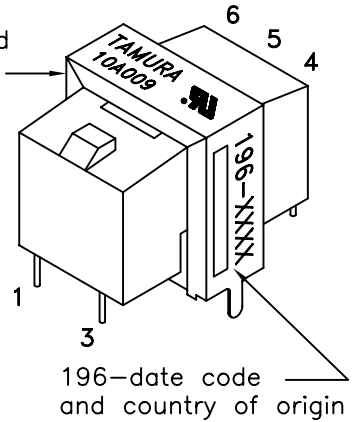

REV. Status

REVISION -
8/31/99 TS

International Power Transformer

A. Electrical Specifications (@ 25 ° C)

1. Input voltage: 50/60Hz 230V
2. Output voltage: AC 10.0V±5% @ 0.05A load
3. Output voltage regulation:
  25% MAX input 50/60Hz 230V @ full load to no load
4. Existing current: 15mA MAX @ input 230V 50Hz
5. Temperature Rise: 35 ° C MAX
6. Insulation Resistance:
  DC 500V 100MΩ MIN Pri to Sec, Pri to Core, Sec to Core
7. Hi-Pot: AC 4KVrms 1 minute Pri to Sec, Pri to Core
  AC 500Vrms 1 minute Sec to Core

B. Marking: 10A009, TAMURA, PW28-10-230, MICROTRAN, 196-date code, and country of origin

C. Safety: UL1411 Class A File No. E98949

D. Schematic Diagram

MICROTRAN and
PW28-10-230

E. Mechanical Specifications

PREPARED BY:

D. Rund
ENGINEER:

T. Shiozawa
QUALITY CONTROL:

D. Kelley
APPROVED:

D. Kelley

DWG CONTROL NO. P-A1-12218 ACAD\MXFMR\A1122181.DWG	REV -	POWER TRANSFORMER 10A009	10A009 MODEL SPECIFICATION			
CONTENTS OF THIS DRAWING ARE SUBJECT TO CHANGE WITHOUT PRIOR NOTICE		TAMURA CORPORATION OF AMERICA 43352 BUSINESS PARK DRIVE, TEMECULA, CA. 92590-6624 (909) 699-1270 FAX 9096769482				DIM: MM(IN) SCL: 1/1 SH: 1 OF 1
PROPRIETARY NOTICE: THIS DRAWING PRINT OR DOCUMENT AND SUBJECT MATTER DISCLOSED HEREIN ARE PROPRIETARY ITEMS TO WHICH TAMURA RETAINS THE EXCLUSIVE RIGHT OF DISSEMINATION, REPRODUCTION, MANUFACTURE AND SALE. THIS DRAWING, PRINT OR DOCUMENT IS SUBMITTED IN CONFIDENCE FOR CONSIDERATION BY THE RECIPIENT ALONE UNLESS PERMISSION FOR FURTHER DISCLOSURE IS EXPRESSLY GRANTED IN WRITING.						

MODEL NUMBER
10A009