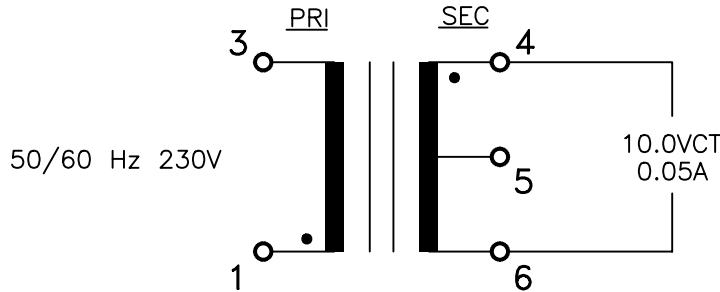

REV. Status

REVISION -
8/31/99 TS

International Power Transformer

A. Electrical Specifications (@ 25 ° C)

1. Input voltage: 50/60Hz 230V
2. Output voltage: AC 10.0V±5% @ 0.05A load
3. Output voltage regulation:
25% MAX input 50/60Hz 230V @ full load to no load
4. Existing current: 15mA MAX @ input 230V 50Hz
5. Temperature Rise: 35 ° C MAX
6. Insulation Resistance:
DC 500V 100MΩ MIN Pri to Sec, Pri to Core, Sec to Core
7. Hi-Pot: AC 4KVrms 1 minute Pri to Sec, Pri to Core
AC 500Vrms 1 minute Sec to Core

B. Marking: 10A009, TAMURA, PW28-10-230, MICROTRAN, 196-date code, and country of origin

C. Safety: UL1411 Class A File No. E98949

D. Schematic Diagram

MICROTRAN and
PW28-10-230

E. Mechanical Specifications