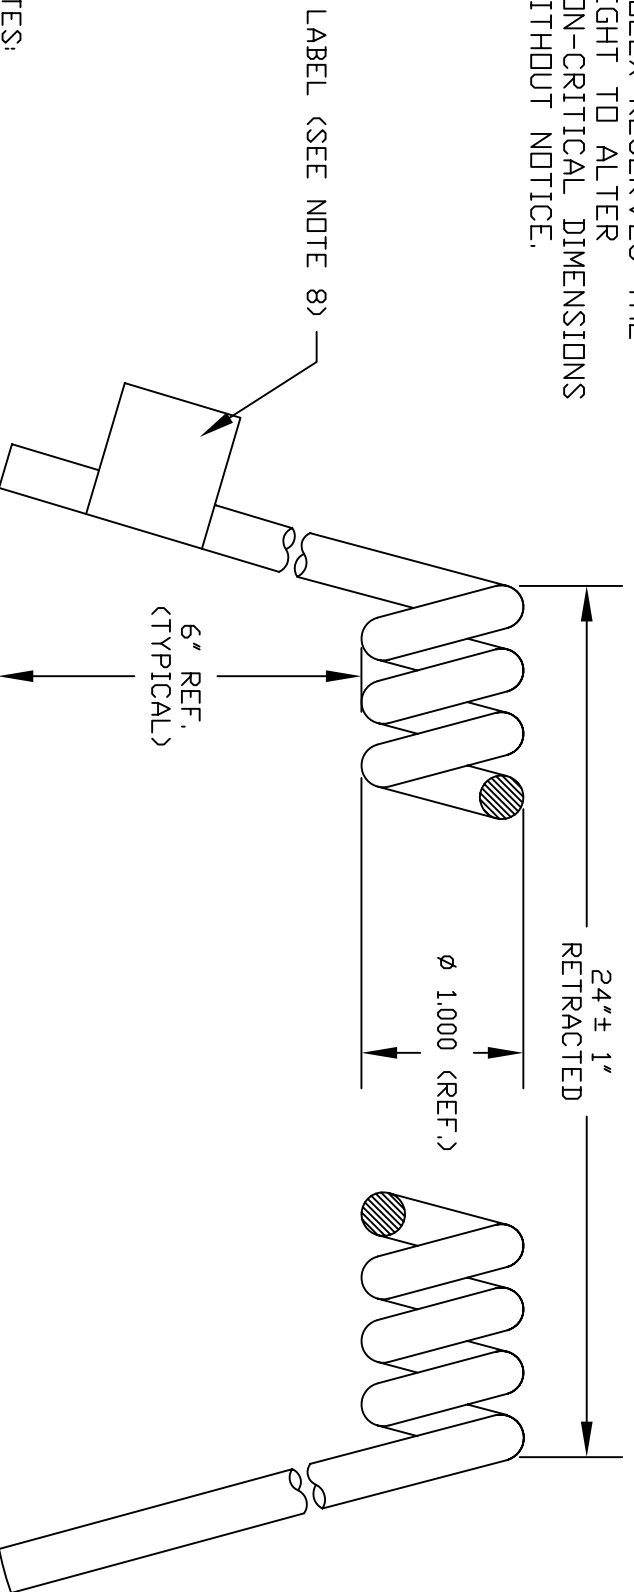

VOLEX RESERVES THE RIGHT TO ALTER NON-CRITICAL DIMENSIONS WITHOUT NOTICE.

- NOTES:
- 1) 4 CONDUCTORS TOTAL, 2 CONDUCTORS (WHITE & GREEN) OF 24 AWG CONSISTING OF 41 STRANDS OF 40AWG TINNED COPPER, SHIELDED.
  - 2) CONDUCTORS (BLACK & RED) OF 23AWG CONSISTING OF 21 STRANDS OF 36AWG TINNED COPPER STRANDING.
  - 3) CONDUCTOR INSULATION MATERIAL: RUBBER
  - 4) CONDUCTOR COLORS: BLACK, WHITE, RED, & GREEN.
  - 5) JACKET INSULATION MATERIAL: NEOPRENE
  - 6) EXTENDED LENGTH APPROX 5 FT.
  - 7) RATING: 60°C / 75 VOLTS MAX.
  - 8) APPROVALS: NONE
  - 9) CORDAGE D.D. : .270" (REF.)
  - 10) CORD SET LABEL WILL HAVE VOLEX LOGO AND PART NUMBER.
  - 11) PRODUCT IS ROHS & PROP 65 COMPLIANT
  - 12) 50 PIECES PER CARTON
  - 13) ALL DIMENSIONS IN INCHES UNLESS OTHERWISE NOTED.

**MATERIAL:**  
 FINISH: JACKET: SMOOTH

3	ADDED EXTENDED LENGTH OF 5 FT	11/26/07
2	CHGD CARTON QTY FROM 60 PCS	11/26/07
1	FIRST ISSUE	8/16/07
REV	DESCRIPTION	DATE
SCALE: NDT TO SCALE ECD: N/A TOLERANCE UNLESS OTHERWISE SPECIFIED .XXX ± .005 .XX ± .02 .X ± .03 FRACT. ± 1/32° ANGULAR ± 1/2°		
ITEM DESCRIPTION: 23/5 RETRACTILE CORD SET APPROVED: STC DRAWN BY: STC DATE: 8/16/07 PART NO.: 6491		