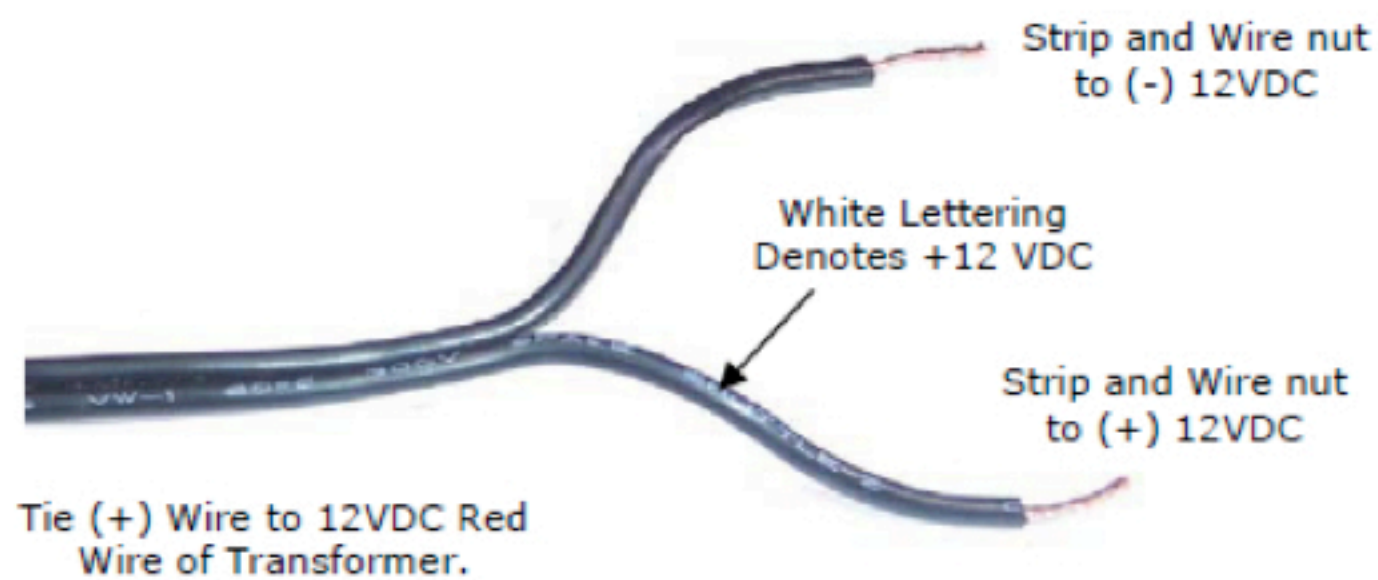

Interconnect Products from Inspired LED all our products interconnect with a standard 3.5 x1.3mm DC Plug

Custom Length In-Wall Cable
Select a Length

1A Power Supply

LED Flex Strip

Length #2

Y Cable
Select 2 Lengths

Length #1

Interconnect Cables
4", 1', 2', 3', 4', 6', 12' & custom lengths on request

Distribution Block
Distribute power to up to 5 lines of Lighting
3.5" x .5"

Cable Extender Block
Connects two cables
1" x.5"

In-Line Switch
2.5" x .75 x .5" (H)

Designer Light Panel

In-Line Dimmer
4 Brightness Settings + OFF
2.5" x 1.5" x .4" (H)

21 LED Light Panel

Authorized Distribution Brand :

Website :

Welcome to visit www.ameya360.com