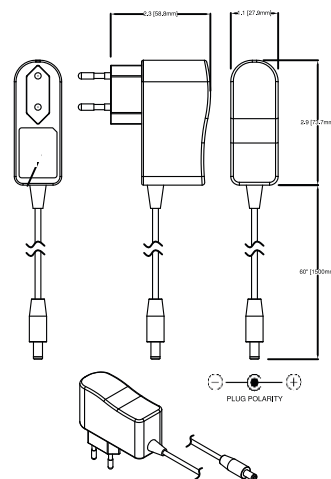

UNIVERSAL REGULATED QUICK POWER SUPPLY

CALIFIA LIGHTING PART #: WA-UL-001

SPECIFICATIONS

AC Input:	90-264V
DC Output:	24V
Frequency:	47-63Hz
Operating Temperature:	0°C ~+ 45°C
Peak Inrush:	30A MAX
Dimensions:	L 2.9" (73.7mm) W 1.1" (27.9mm) H 1.8" (45.2mm) 6" Wire (152.4mm)

Compliance:

DIMENSIONS

Restriction of Hazardous Substances Directive (RoHS) implements EU Directive 2002 / 95 which bans placing electrical and hazardous equipment that contains more than agreed levels of hazardous substances on the EU market. For a list of these substances, visit www.rohs.gov.uk.

UNIVERSAL REGULATED QUICK POWER SUPPLY

CALIFIA LIGHTING PART #: WA-VDE-001

SPECIFICATIONS

AC Input:	90-264V
DC Output:	24V
Frequency:	47-63Hz
Operating Temperature:	0°C ~+ 45°C
Peak Inrush:	30A MAX
Dimensions:	L 2.9" (73.7mm) W 1.1" (27.9mm) H 1.8" (45.2mm) 6" Wire (152.4mm)