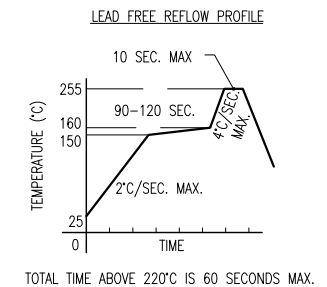

TAPE FEED DIRECTION →

ELECTRO-OPTICAL CHARACTERISTICS $T_a=25^\circ\text{C}$ $I_f=20\text{mA}$					
PARAMETER	MIN	TYP	MAX	UNITS	TEST COND
PEAK WAVELENGTH		574		nm	
FORWARD VOLTAGE		2.1	2.5	Vf	
REVERSE VOLTAGE	5.0			Vr	$I_r=100\mu\text{A}$
AXIAL INTENSITY		50		mcd	$I_f=20\text{mA}$
VIEWING ANGLE		120		2x theta	
EMITTED COLOR:	GREEN				
LENS FINISH:	WATER CLEAR				

LIMITS OF SAFE OPERATION AT 25°C		
PARAMETER	MAX	UNITS
PEAK FORWARD CURRENT*	150	mA
STEADY CURRENT	30	mA
POWER DISSIPATION	75	mW
DERATE FROM 25°C	-1.2	$\text{mW}/^\circ\text{C}$
OPERATING TEMP.	-40 TO +85	$^\circ\text{C}$
STORAGE TEMP.	-40 TO +85	$^\circ\text{C}$

* $t < 10\mu\text{s}$

CAUTION: MOISTURE SENSITIVE DEVICE
PER JEDEC LEVEL 3 STANDARDS

*UNLESS OTHERWISE SPECIFIED TOLERANCES PER DECIMAL PRECISION ARE: X=±1 (±0.039), X.X=±0.5 (±0.020), X.XX=±0.25 (±0.010), X.XXX=±0.127 (±0.005). LEAD SIZE=±0.05 (±0.002), LEAD LENGTH=±0.75 (±0.030). MIN.= +DECIMAL PRECISION MAX.= -DECIMAL PRECISION

425 N. GARY AVE.
CAROL STREAM, IL 60188-4900
PHONE: +1.800.278.5666
FAX: +1.630.315.2152
WEB: WWW.LUMEX.COM
MEMBER OF ITW PHOTONICS GROUP

0.6mm x 2.1mm SMT LED RIGHT ANGLE, 574nm GREEN LED, WATER CLEAR LENS.

THE SPECIFICATIONS MAY CHANGE AT ANY TIME WITHOUT NOTICE DUE TO NEW MATERIALS OR PRODUCT IMPROVEMENT.

CONFIDENTIAL INFORMATION
THE INFORMATION CONTAINED IN THIS DOCUMENT IS THE PROPERTY OF LUMEX INC. EXCEPT AS SPECIFICALLY AUTHORIZED IN WRITING BY LUMEX INC., THE HOLDER OF THIS DOCUMENT SHALL KEEP ALL INFORMATION CONTAINED HEREIN CONFIDENTIAL AND SHALL PROTECT SAME IN WHOLE OR IN PART FROM DISCLOSURE AND DISSEMINATION TO ALL THIRD PARTIES.

DATE:	08.19.13	DRAWN BY:	MA
PAGE:	1 OF 1	CHKD BY:	KF
SCALE:	NTS	APRVD BY:	KF
UNIT:	mm [INCH]		Ⓟ