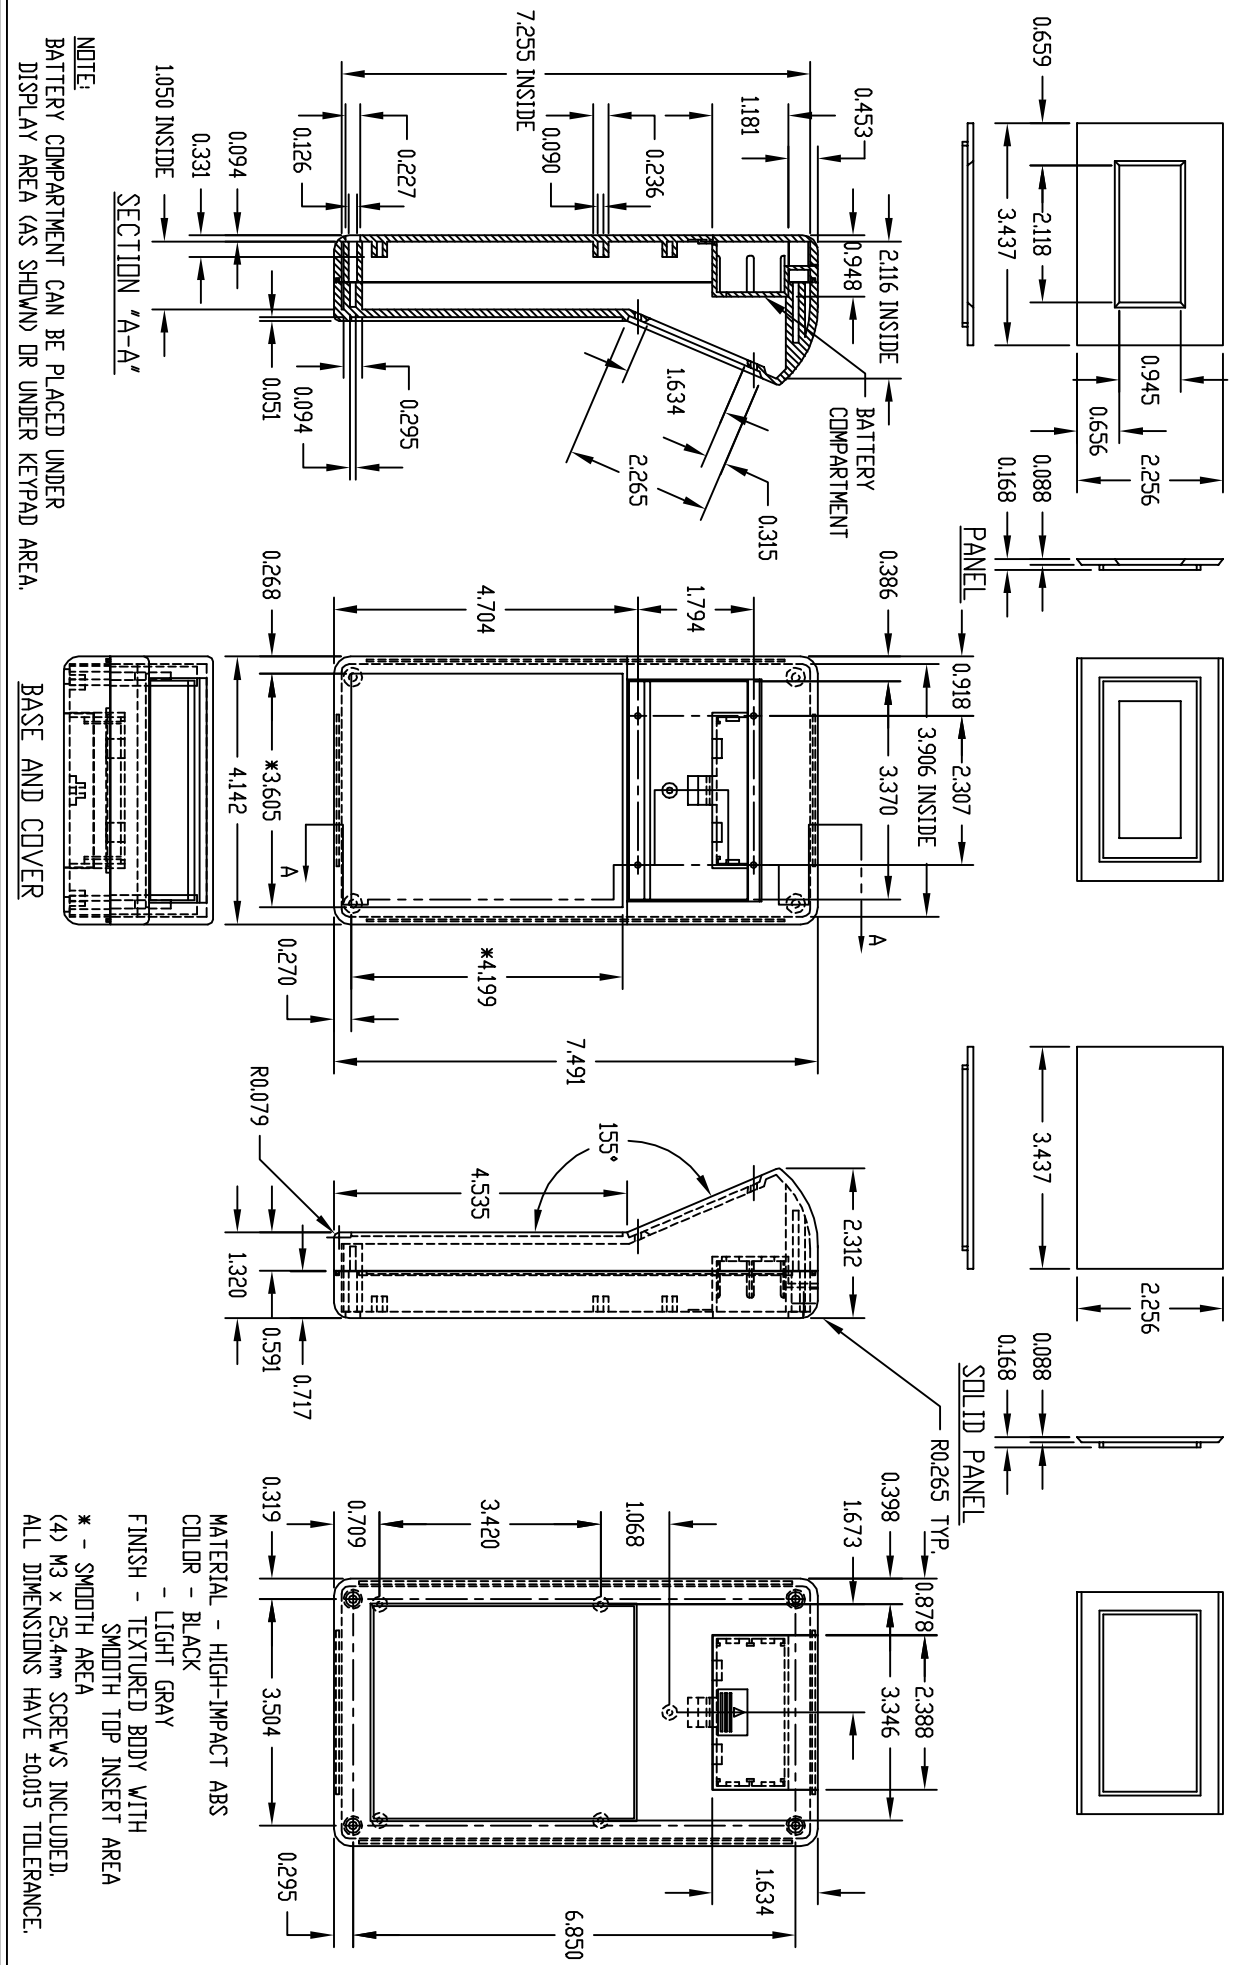

PART NAME PLASTIBOX (STYLE "G") WITH BATTERY COMPARTMENT

PART No.

PSP-11572

NOTE:  
BATTERY COMPARTMENT CAN BE PLACED UNDER  
DISPLAY AREA (AS SHOWN) OR UNDER KEYPAD AREA.

BASE AND COVER

MATERIAL - HIGH-IMPACT ABS  
COLOR - BLACK  
FINISH - TEXTURED BODY WITH  
SMOOTH TOP INSERT AREA  
\* - SMOOTH AREA  
(4) M3 x 25.4mm SCREWS INCLUDED.  
ALL DIMENSIONS HAVE ±0.015 TOLERANCE.