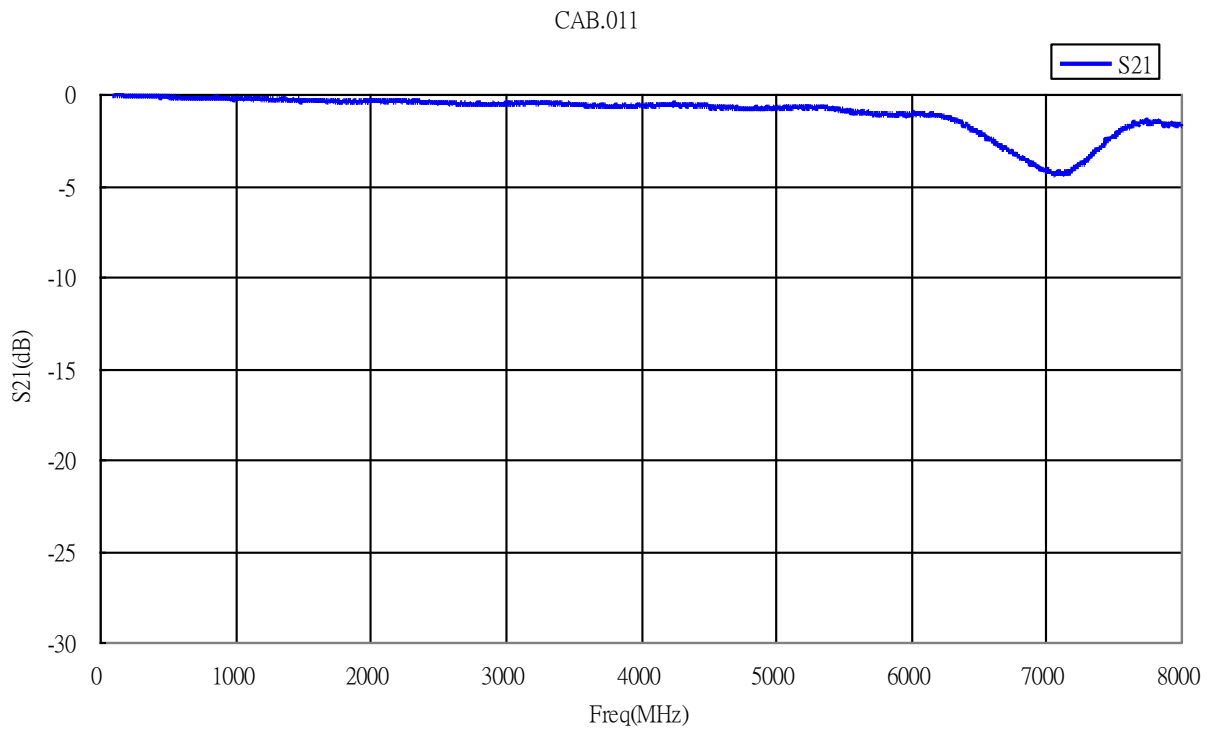

## SPECIFICATION

Part No. : **CAB.011**

Product Name : Taoglas Cable Assembly  
IPEX MHFI to SMA(F)Bulkhead Straight Connector  
with 95mm  $\varnothing$ 1.13 cable

Photo :

## 1.0 Cable Insertion Loss