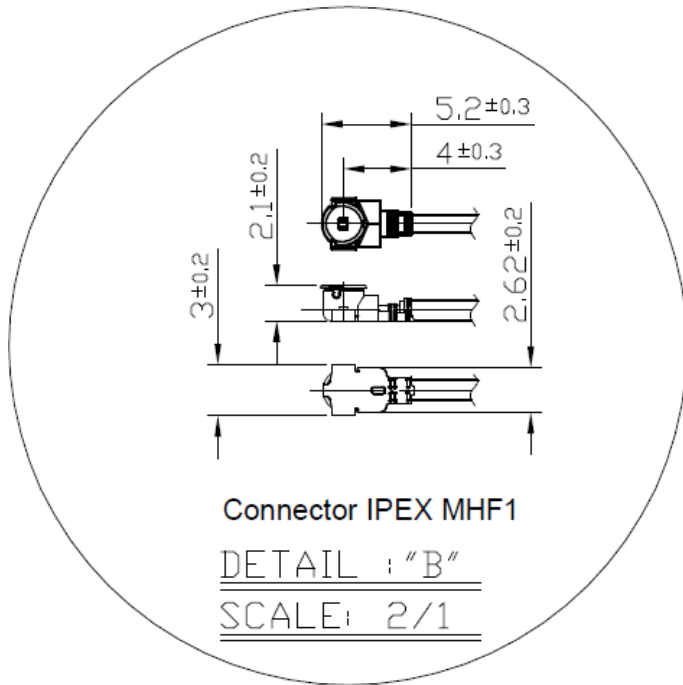

3.2 Connectors