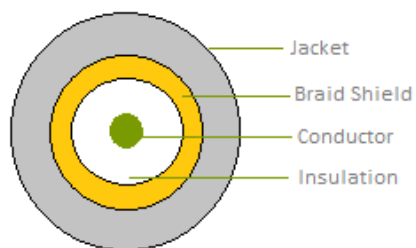

2.0 1.13 Cable Specification

2.1 Drawing – Cross Section