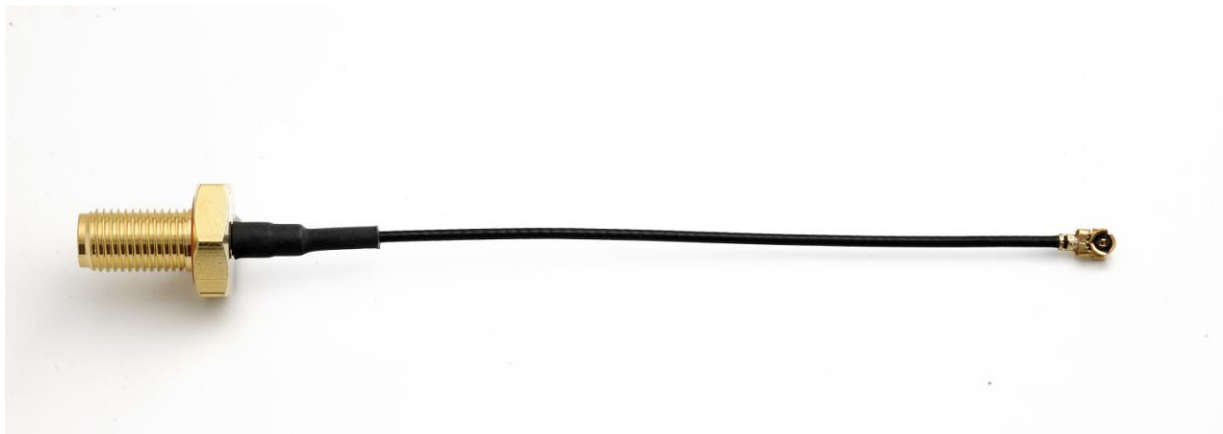

## SPECIFICATION

Part No. : **CAB.011**

Product Name : Taoglas Cable Assembly  
IPEX MHFI to SMA(F)Bulkhead Straight Connector  
with 95mm  $\varnothing$ 1.13 cable

Photo :