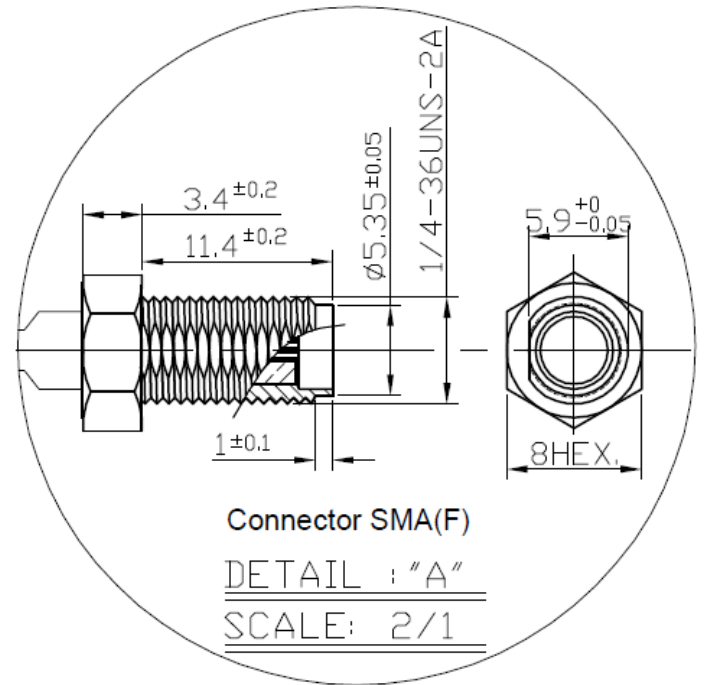

3.2 Connectors