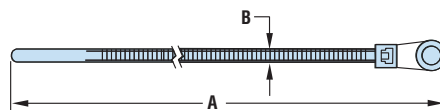

Regular Nytyes

Screw Mountable Nytyes