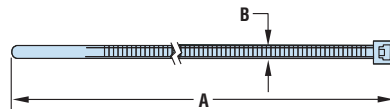

Heyco® Nytye® Nylon Cable Ties

PART SPECIFICATIONS				PART NO.		DESCRIPTION	PART DIMENSIONS									
Max. Tensile Strength		Max. Bundle Diameter		Natural	UV Black		A Length		B Width		C Thickness		Min Bundle Diameter			
lbs.	N	in.	mm.			in.	mm.	in.	mm.	in.	mm.	in.	mm.			
Regular Nytyes®																
18	80	.75	19,1	3500	3502	NT 70	3.80	97	.09	2,3	.05	1,1				
		1.50	38,1	3503	3504	NT 70L	6.25	159								
		2.00	50,8	3506	3507	NT 70E	8.00	203								
30	133	1.00	25,4	3510	3511	NT 90	5.20	132	.12	2,9						
		1.25	31,8	3515	3516	NT 120	5.67	144								
40	178	2.00	50,8	3850	3851	NT 170	8.25	210	.14	3,4	.06	1,4	.06	1,6		
		1.75	44,4	3520	3521	NT 150	7.50	191								
50	222	3.00	76,2	3525	3526	NT 250	11.25	286	.19	4,8	.06	1,4				
		4.00	101,6	3530	3531	NT 330	14.50	368								
		Screw Mountable Nytyes®														
30	133	1.00	25,4	3550	-	MNT 90	5.50	140	.12	2,9	.05	1,1			Screw #	4
40	178	1.25	31,8	3555	-	MNT 120	6.50	165	.14	3,4	.05	1,3				8
50	222	1.75	44,4	3560	-	MNT 150	8.00	203	.19	4,8	.06	1,4				10
Push Mountable Nytyes®														Mounting Hole Dia.		
40	180	1.42	36,0	-	3907	PWMS-155 HSB	6.23	158	.14	3,5	.05	1,2	.19	4,6		
50	222	1.75	44,4	3904	-	PMT 150	8.00	203	.19	4,8	.06	1,4	.25	6,4		

Standard color natural. UV Black at extra charge. Consult Heyco for Nytyes in colors.

Regular Nytyes