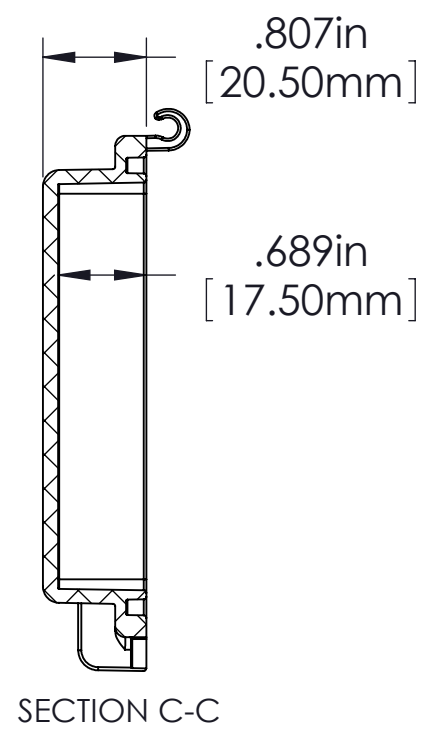

FINISH:
 BODY _____ LIGHT GRAY
 COVER _____ LIGHT GRAY OR CLEAR
 LATCHES & HINGES _____ PLASTIC
 WALL MOUNTING BRACKETS _____ STAINLESS STEEL
 & HARDWARE

COVER

BODY

ϕ .118in [3.00mm]
 FOR M4 x 10mm LG. SELF-TAPPING SCREWS
 2 PLCS.
 (ABS VERSIONS ONLY)
 M4 THREADED INSERTS
 ON ALL OTHER VERSIONS
 USE M4 x 8mm LG. MACHINE SCREWS.
 2 PLCS.

ASSEMBLY

ϕ .118in [3.00mm]
 FOR M4 x 10mm LG. SELF-TAPPING SCREWS
 4 PLCS.

NOTES:

- 1) UNIT COMES COMPLETE WITH (4) WALL MOUNTING BRACKETS & (4) M4 x 10mm LG. SELF-TAPPING SCREWS. (NOT SHOWN)
- 2) BOXES DESIGNED TO MEET FOLLOWING STANDARDS: NEMA 1,2,4,4X AND IEC529-IP65 REQUIREMENTS.

TOLERANCES:

ALL DIMENSIONS HAVE ± 0.039 in. [± 1 mm] TOLERANCE UNLESS OTHERWISE SPECIFIED.

PART NO.	MATERIAL		USE
	BODY	COVER	
NBF-32006	ABS	ABS	INDOOR
NBF-32106	ABS / PC	ABS / PC	INDOOR
NBF-32206	ABS / PC	CLEAR PC	INDOOR
NBF-32306	PBT / PC	PBT / PC	OUTDOOR
NBF-32406	PBT / PC	CLEAR PC	OUTDOOR