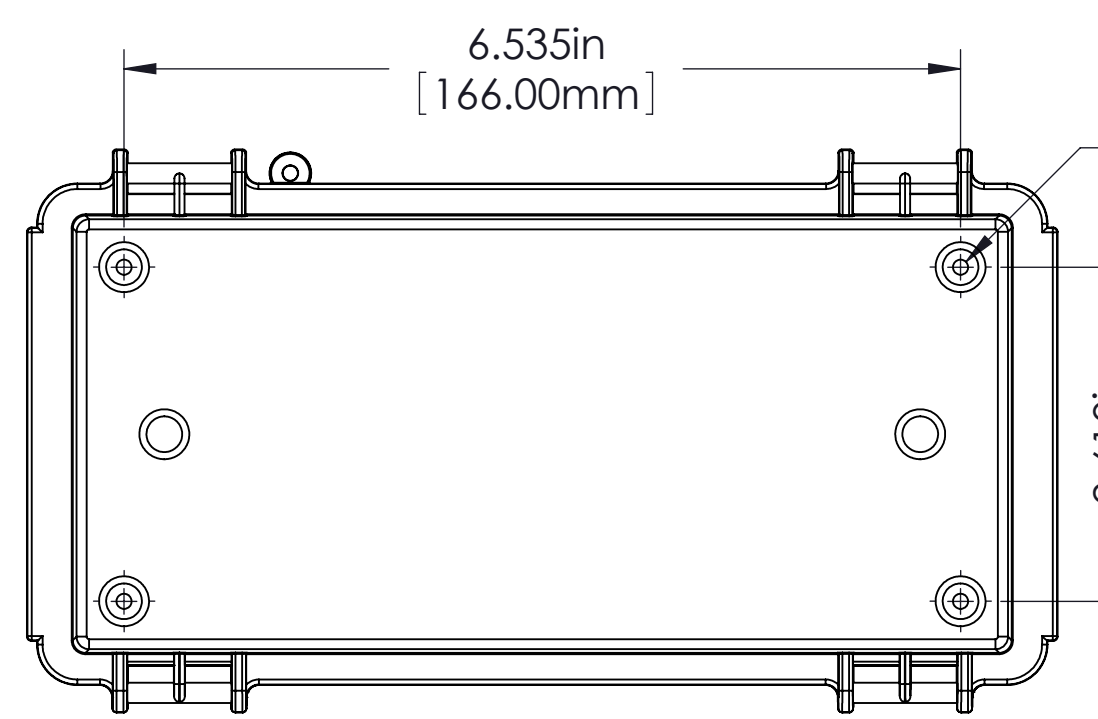

FINISH:
 BODY _____ LIGHT GRAY
 COVER _____ LIGHT GRAY OR CLEAR
 LATCHES & HINGES _____ PLASTIC
 WALL MOUNTING BRACKETS _____ STAINLESS STEEL
 & HARDWARE

COVER

BODY

ϕ .118in [3.00mm]
 FOR M4 x 10mm LG. SELF-TAPPING SCREWS
 2 PLCS.
 (ABS VERSIONS ONLY)
 M4 THREADED INSERTS
 ON ALL OTHER VERSIONS
 USE M4 x 8mm LG. MACHINE SCREWS.
 2 PLCS.

ASSEMBLY

ϕ .118in [3.00mm]
 FOR M4 x 10mm LG. SELF-TAPPING SCREWS
 4 PLCS.

NOTES:

- 1) UNIT COMES COMPLETE WITH (4) WALL MOUNTING BRACKETS & (4) M4 x 10mm LG. SELF-TAPPING SCREWS. (NOT SHOWN)
- 2) BOXES DESIGNED TO MEET FOLLOWING STANDARDS: NEMA 1,2,4,4X AND IEC529-IP65 REQUIREMENTS.

TOLERANCES:

ALL DIMENSIONS HAVE ± 0.039 in. [± 1 mm] TOLERANCE UNLESS OTHERWISE SPECIFIED.

PART NO.	MATERIAL		USE
	BODY	COVER	
NBF-32006	ABS	ABS	INDOOR
NBF-32106	ABS / PC	ABS / PC	INDOOR
NBF-32206	ABS / PC	CLEAR PC	INDOOR
NBF-32306	PBT / PC	PBT / PC	OUTDOOR
NBF-32406	PBT / PC	CLEAR PC	OUTDOOR