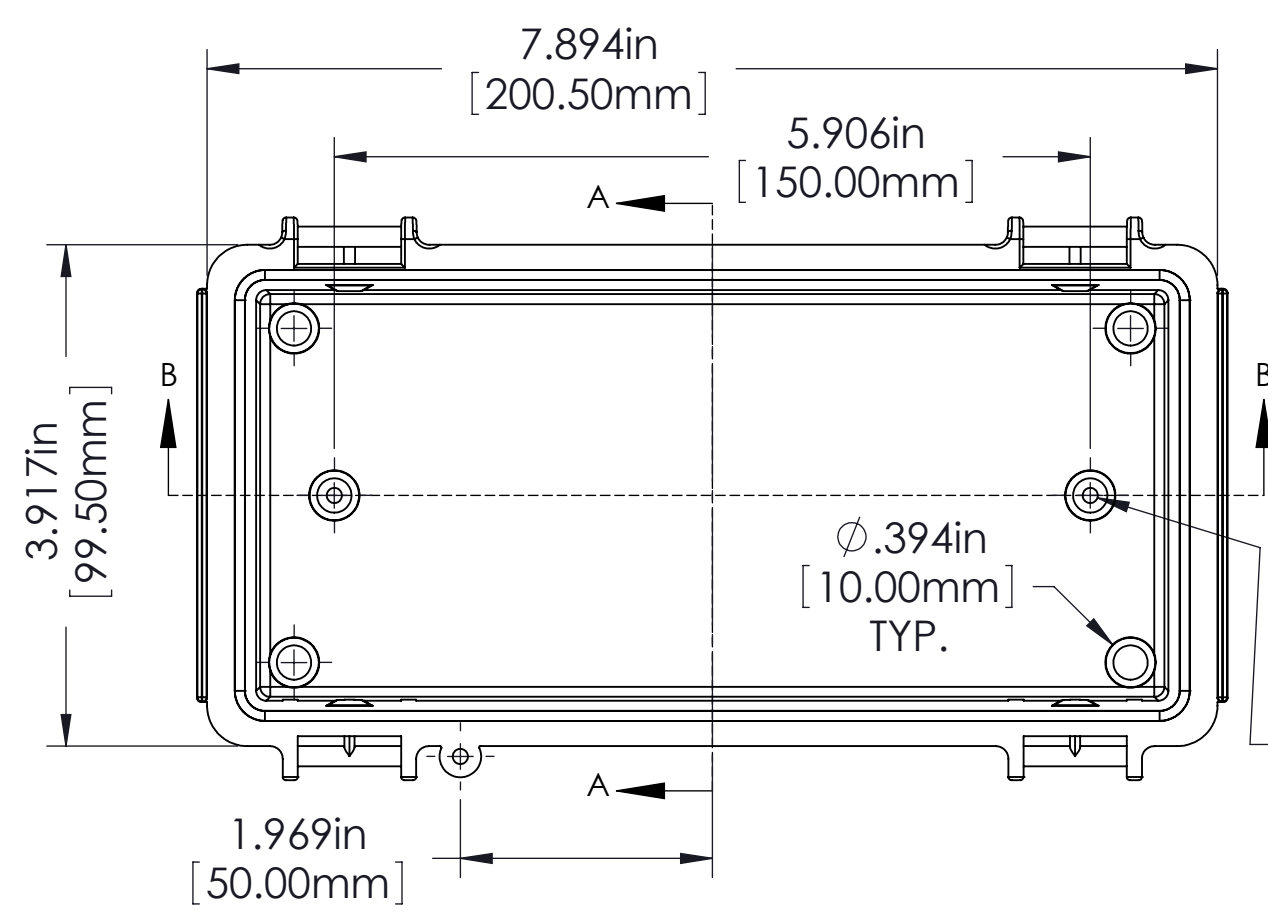

FINISH:
 BODY _____ LIGHT GRAY
 COVER _____ LIGHT GRAY OR CLEAR
 LATCHES & HINGES _____ PLASTIC
 WALL MOUNTING BRACKETS _____ STAINLESS STEEL
 & HARDWARE

COVER

BODY

ϕ .118in [3.00mm]
 FOR M4 x 10mm LG. SELF-TAPPING SCREWS
 2 PLCS.
 (ABS VERSIONS ONLY)
 M4 THREADED INSERTS
 ON ALL OTHER VERSIONS
 USE M4 x 8mm LG. MACHINE SCREWS.
 2 PLCS.

ASSEMBLY

ϕ .118in [3.00mm]
 FOR M4 x 10mm LG. SELF-TAPPING SCREWS
 4 PLCS.

NOTES:

- 1) UNIT COMES COMPLETE WITH (4) WALL MOUNTING BRACKETS & (4) M4 x 10mm LG. SELF-TAPPING SCREWS. (NOT SHOWN)
- 2) BOXES DESIGNED TO MEET FOLLOWING STANDARDS: NEMA 1,2,4,4X AND IEC529-IP65 REQUIREMENTS.

TOLERANCES:

ALL DIMENSIONS HAVE ± 0.039 in. [± 1 mm] TOLERANCE UNLESS OTHERWISE SPECIFIED.

PART NO.	MATERIAL		USE
	BODY	COVER	
NBF-32006	ABS	ABS	INDOOR
NBF-32106	ABS / PC	ABS / PC	INDOOR
NBF-32206	ABS / PC	CLEAR PC	INDOOR
NBF-32306	PBT / PC	PBT / PC	OUTDOOR
NBF-32406	PBT / PC	CLEAR PC	OUTDOOR