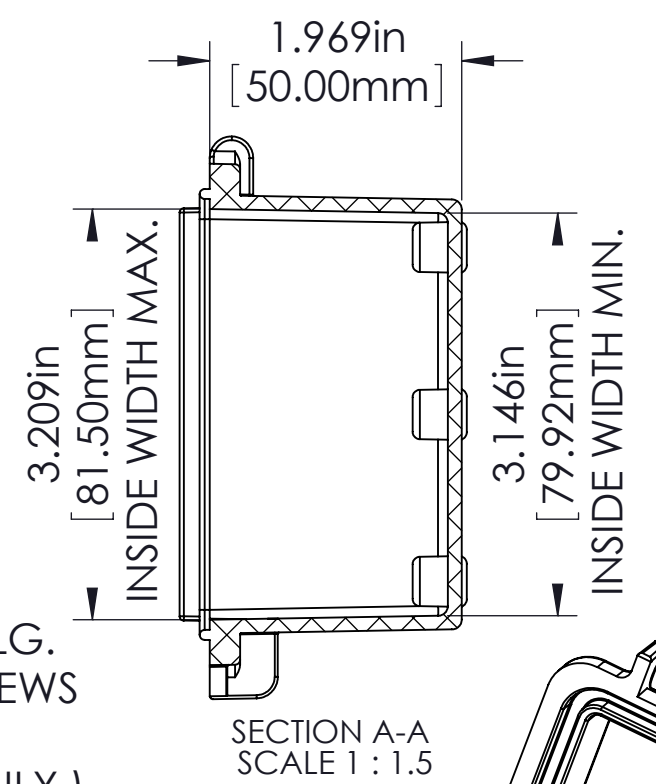

FINISH:
 BODY _____ LIGHT GRAY
 COVER _____ LIGHT GRAY OR CLEAR
 LATCHES & HINGES _____ PLASTIC
 WALL MOUNTING BRACKETS _____ STAINLESS STEEL
 & HARDWARE

COVER

BODY

ϕ .118in [3.00mm]
 FOR M4 x 10mm LG. SELF-TAPPING SCREWS
 2 PLCS.
 (ABS VERSIONS ONLY)
 M4 THREADED INSERTS
 ON ALL OTHER VERSIONS
 USE M4 x 8mm LG. MACHINE SCREWS.
 2 PLCS.

ASSEMBLY

ϕ .118in [3.00mm]
 FOR M4 x 10mm LG. SELF-TAPPING SCREWS
 4 PLCS.

NOTES:

- 1) UNIT COMES COMPLETE WITH (4) WALL MOUNTING BRACKETS & (4) M4 x 10mm LG. SELF-TAPPING SCREWS. (NOT SHOWN)
- 2) BOXES DESIGNED TO MEET FOLLOWING STANDARDS: NEMA 1,2,4,4X AND IEC529-IP65 REQUIREMENTS.

TOLERANCES:

ALL DIMENSIONS HAVE ± 0.039 in. [± 1 mm] TOLERANCE UNLESS OTHERWISE SPECIFIED.

PART NO.	MATERIAL		USE
	BODY	COVER	
NBF-32006	ABS	ABS	INDOOR
NBF-32106	ABS / PC	ABS / PC	INDOOR
NBF-32206	ABS / PC	CLEAR PC	INDOOR
NBF-32306	PBT / PC	PBT / PC	OUTDOOR
NBF-32406	PBT / PC	CLEAR PC	OUTDOOR