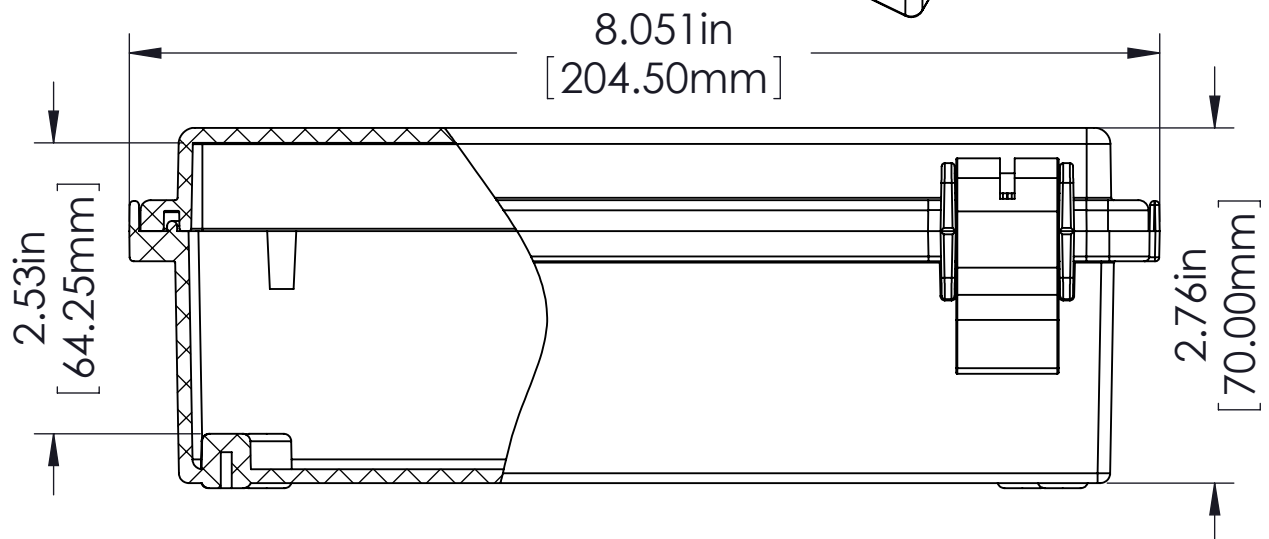

FINISH:
 BODY _____ LIGHT GRAY
 COVER _____ LIGHT GRAY OR CLEAR
 LATCHES & HINGES _____ PLASTIC
 WALL MOUNTING BRACKETS _____ STAINLESS STEEL
 & HARDWARE

COVER

BODY

ϕ .118in [3.00mm]
 FOR M4 x 10mm LG. SELF-TAPPING SCREWS
 2 PLCS.
 (ABS VERSIONS ONLY)
 M4 THREADED INSERTS
 ON ALL OTHER VERSIONS
 USE M4 x 8mm LG. MACHINE SCREWS.
 2 PLCS.

ASSEMBLY

ϕ .118in [3.00mm]
 FOR M4 x 10mm LG. SELF-TAPPING SCREWS
 4 PLCS.

NOTES:

- 1) UNIT COMES COMPLETE WITH (4) WALL MOUNTING BRACKETS & (4) M4 x 10mm LG. SELF-TAPPING SCREWS. (NOT SHOWN)
- 2) BOXES DESIGNED TO MEET FOLLOWING STANDARDS: NEMA 1,2,4,4X AND IEC529-IP65 REQUIREMENTS.

TOLERANCES:

ALL DIMENSIONS HAVE ± 0.039 in. [± 1 mm] TOLERANCE UNLESS OTHERWISE SPECIFIED.

PART NO.	MATERIAL		USE
	BODY	COVER	
NBF-32006	ABS	ABS	INDOOR
NBF-32106	ABS / PC	ABS / PC	INDOOR
NBF-32206	ABS / PC	CLEAR PC	INDOOR
NBF-32306	PBT / PC	PBT / PC	OUTDOOR
NBF-32406	PBT / PC	CLEAR PC	OUTDOOR