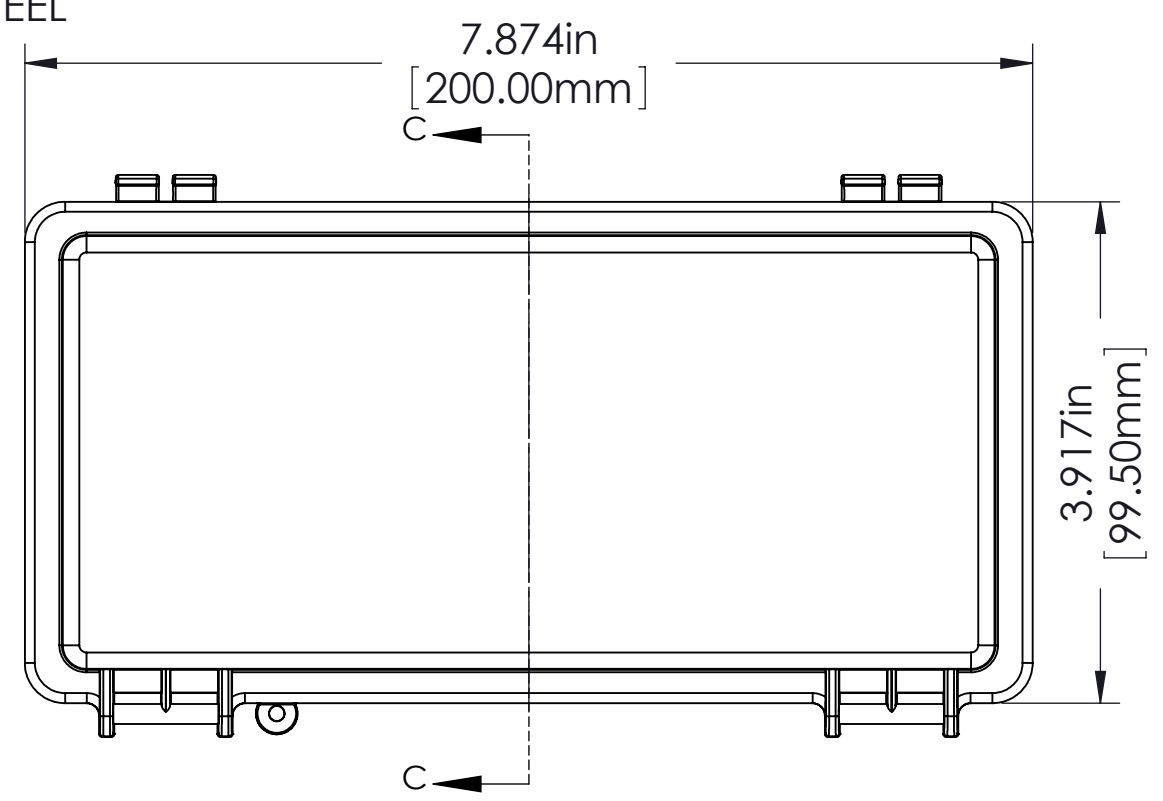

FINISH:
 BODY _____ LIGHT GRAY
 COVER _____ LIGHT GRAY OR CLEAR
 LATCHES & HINGES _____ PLASTIC
 WALL MOUNTING BRACKETS _____ STAINLESS STEEL
 & HARDWARE

COVER

BODY

ϕ .118in [3.00mm]
 FOR M4 x 10mm LG. SELF-TAPPING SCREWS
 2 PLCS.
 (ABS VERSIONS ONLY)
 M4 THREADED INSERTS
 ON ALL OTHER VERSIONS
 USE M4 x 8mm LG. MACHINE SCREWS.
 2 PLCS.

ASSEMBLY

ϕ .118in [3.00mm]
 FOR M4 x 10mm LG. SELF-TAPPING SCREWS
 4 PLCS.

NOTES:

- 1) UNIT COMES COMPLETE WITH (4) WALL MOUNTING BRACKETS & (4) M4 x 10mm LG. SELF-TAPPING SCREWS. (NOT SHOWN)
- 2) BOXES DESIGNED TO MEET FOLLOWING STANDARDS: NEMA 1,2,4,4X AND IEC529-IP65 REQUIREMENTS.

TOLERANCES:

ALL DIMENSIONS HAVE ± 0.039 in. [± 1 mm] TOLERANCE UNLESS OTHERWISE SPECIFIED.

PART NO.	MATERIAL		USE
	BODY	COVER	
NBF-32006	ABS	ABS	INDOOR
NBF-32106	ABS / PC	ABS / PC	INDOOR
NBF-32206	ABS / PC	CLEAR PC	INDOOR
NBF-32306	PBT / PC	PBT / PC	OUTDOOR
NBF-32406	PBT / PC	CLEAR PC	OUTDOOR