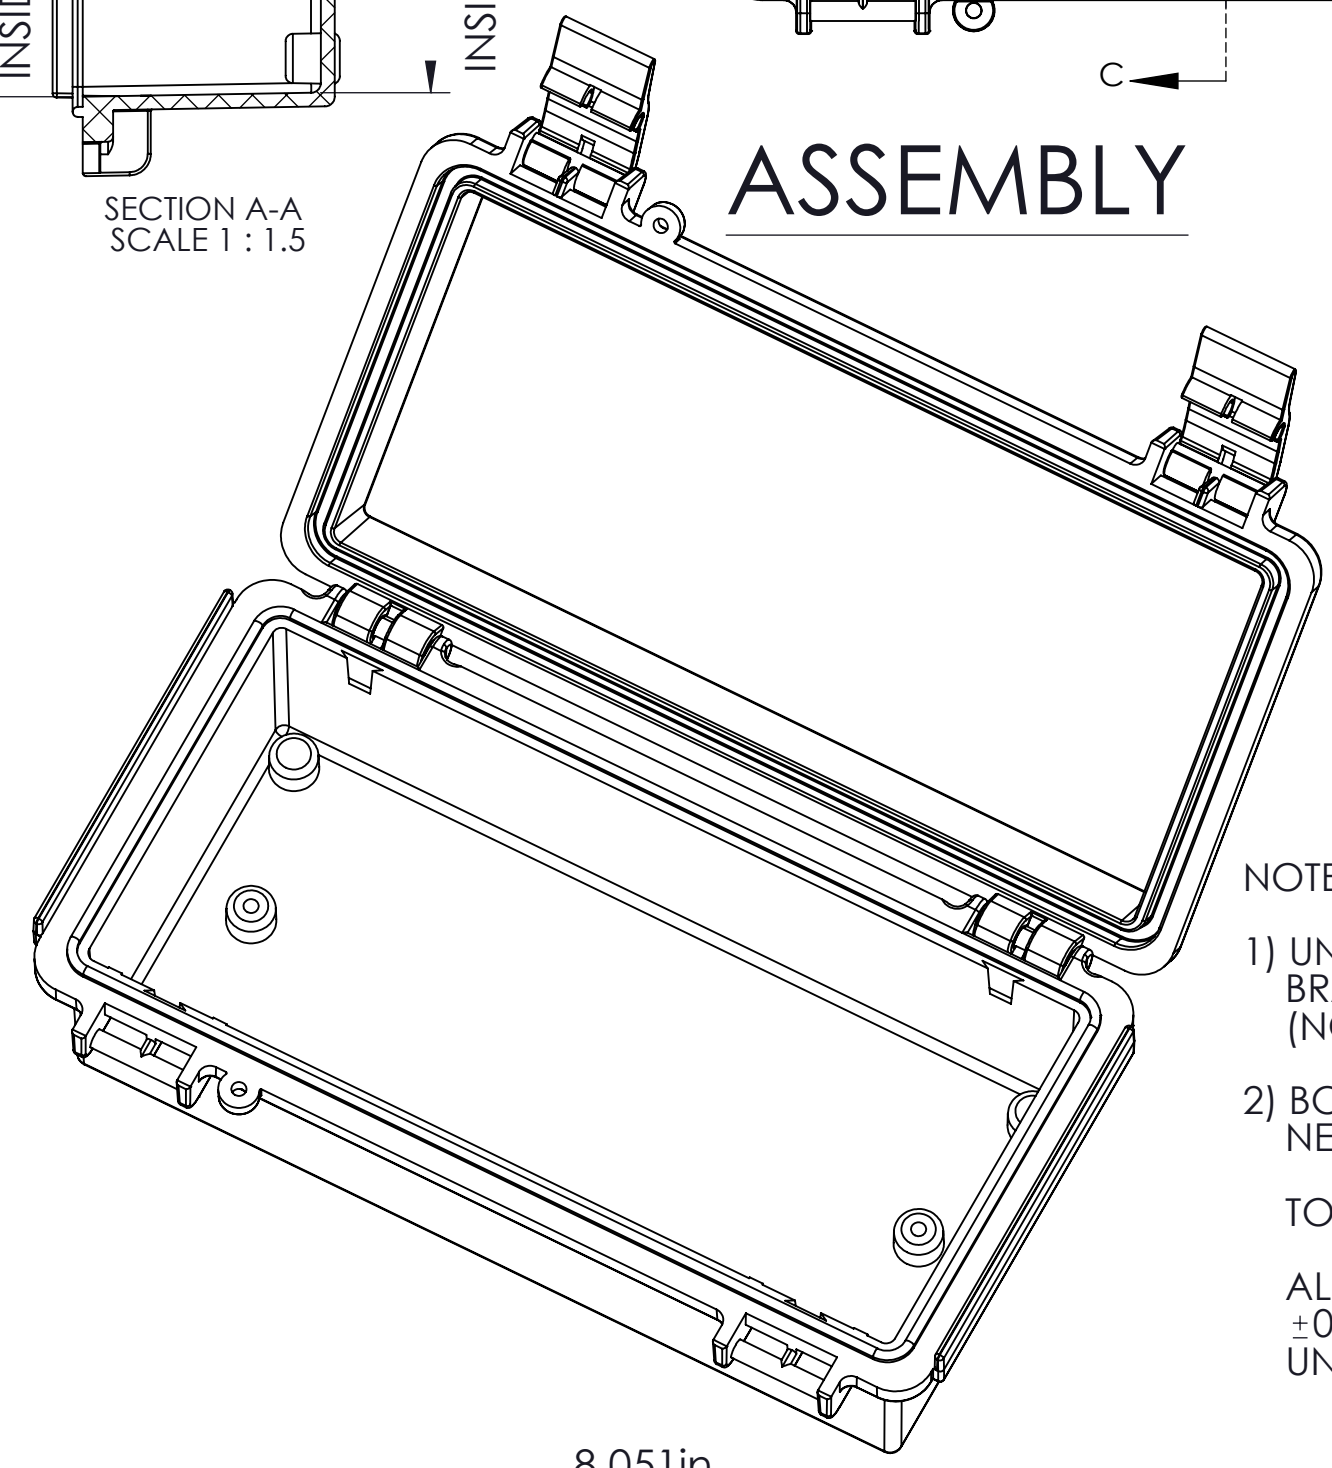

FINISH:
 BODY _____ LIGHT GRAY
 COVER _____ LIGHT GRAY OR CLEAR
 LATCHES & HINGES _____ PLASTIC
 WALL MOUNTING BRACKETS _____ STAINLESS STEEL
 & HARDWARE

COVER

BODY

ϕ .118in [3.00mm]
 FOR M4 x 10mm LG. SELF-TAPPING SCREWS
 2 PLCS.
 (ABS VERSIONS ONLY)
 M4 THREADED INSERTS
 ON ALL OTHER VERSIONS
 USE M4 x 8mm LG. MACHINE SCREWS.
 2 PLCS.

ASSEMBLY

ϕ .118in [3.00mm]
 FOR M4 x 10mm LG. SELF-TAPPING SCREWS
 4 PLCS.

NOTES:

- 1) UNIT COMES COMPLETE WITH (4) WALL MOUNTING BRACKETS & (4) M4 x 10mm LG. SELF-TAPPING SCREWS. (NOT SHOWN)
- 2) BOXES DESIGNED TO MEET FOLLOWING STANDARDS: NEMA 1,2,4,4X AND IEC529-IP65 REQUIREMENTS.

TOLERANCES:

ALL DIMENSIONS HAVE ± 0.039 in. [± 1 mm] TOLERANCE UNLESS OTHERWISE SPECIFIED.

PART NO.	MATERIAL		USE
	BODY	COVER	
NBF-32006	ABS	ABS	INDOOR
NBF-32106	ABS / PC	ABS / PC	INDOOR
NBF-32206	ABS / PC	CLEAR PC	INDOOR
NBF-32306	PBT / PC	PBT / PC	OUTDOOR
NBF-32406	PBT / PC	CLEAR PC	OUTDOOR