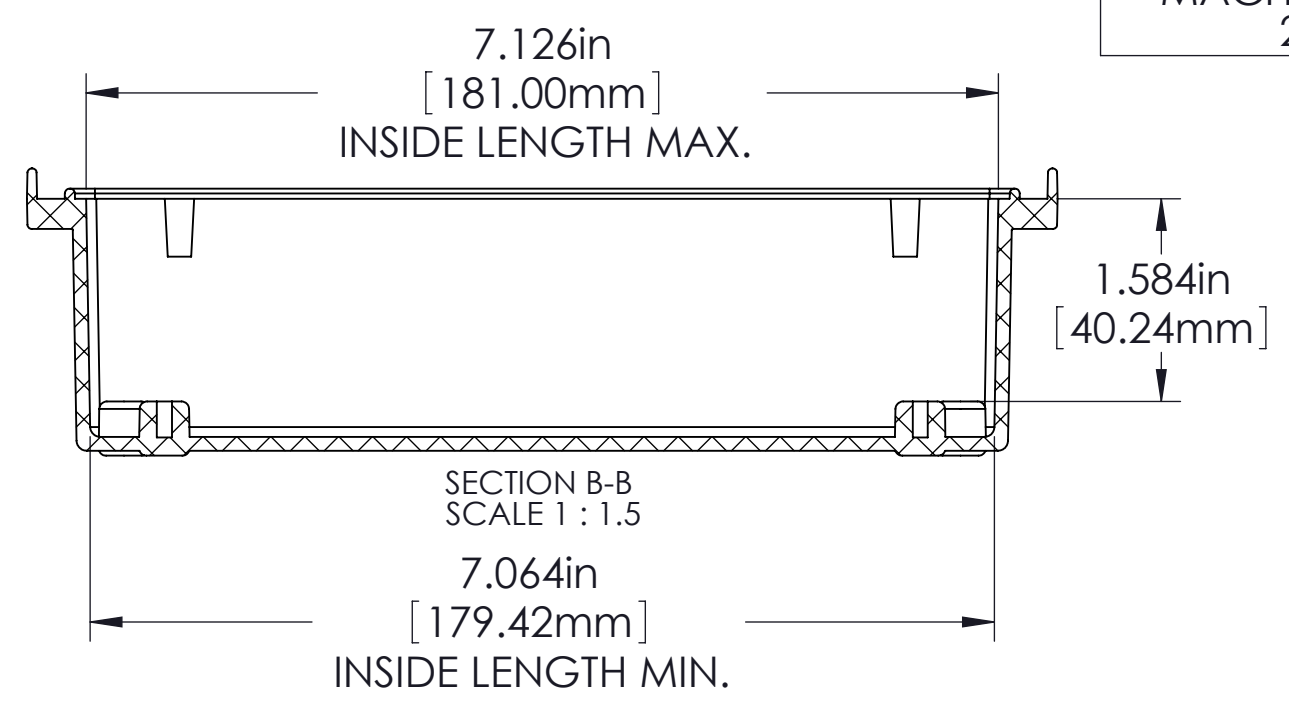

FINISH:
 BODY _____ LIGHT GRAY
 COVER _____ LIGHT GRAY OR CLEAR
 LATCHES & HINGES _____ PLASTIC
 WALL MOUNTING BRACKETS _____ STAINLESS STEEL
 & HARDWARE

COVER

BODY

ϕ .118in [3.00mm]
 FOR M4 x 10mm LG. SELF-TAPPING SCREWS
 2 PLCS.
 (ABS VERSIONS ONLY)
 M4 THREADED INSERTS
 ON ALL OTHER VERSIONS
 USE M4 x 8mm LG. MACHINE SCREWS.
 2 PLCS.

ASSEMBLY

ϕ .118in [3.00mm]
 FOR M4 x 10mm LG. SELF-TAPPING SCREWS
 4 PLCS.

NOTES:

- 1) UNIT COMES COMPLETE WITH (4) WALL MOUNTING BRACKETS & (4) M4 x 10mm LG. SELF-TAPPING SCREWS. (NOT SHOWN)
- 2) BOXES DESIGNED TO MEET FOLLOWING STANDARDS: NEMA 1,2,4,4X AND IEC529-IP65 REQUIREMENTS.

TOLERANCES:

ALL DIMENSIONS HAVE ± 0.039 in. [± 1 mm] TOLERANCE UNLESS OTHERWISE SPECIFIED.

PART NO.	MATERIAL		USE
	BODY	COVER	
NBF-32006	ABS	ABS	INDOOR
NBF-32106	ABS / PC	ABS / PC	INDOOR
NBF-32206	ABS / PC	CLEAR PC	INDOOR
NBF-32306	PBT / PC	PBT / PC	OUTDOOR
NBF-32406	PBT / PC	CLEAR PC	OUTDOOR