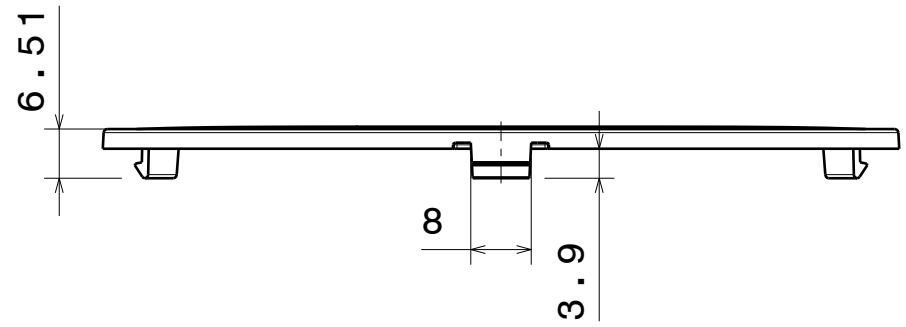

H G F E D C B A

Front view

Top view

Isometric view

INDEX	PART NO	DESCRIPTION	MATERIAL	COLOUR
1	C11996	LENA-LENS	PC	

Tolerances if not otherwise shown
According to DIN ISO 2768-1
Linear measures: class C
According to DIN ISO 2768-2
Form and position: class L

SIZE	PART NUMBER		
A3	C11996		

SCALE	1:1	WEIGHT	24,98 g	SHEET	1/1
-------	-----	--------	---------	-------	-----

H G B A

AMEYA360

Components Supply Platform

Authorized Distribution Brand :

Website :

Welcome to visit www.ameya360.com