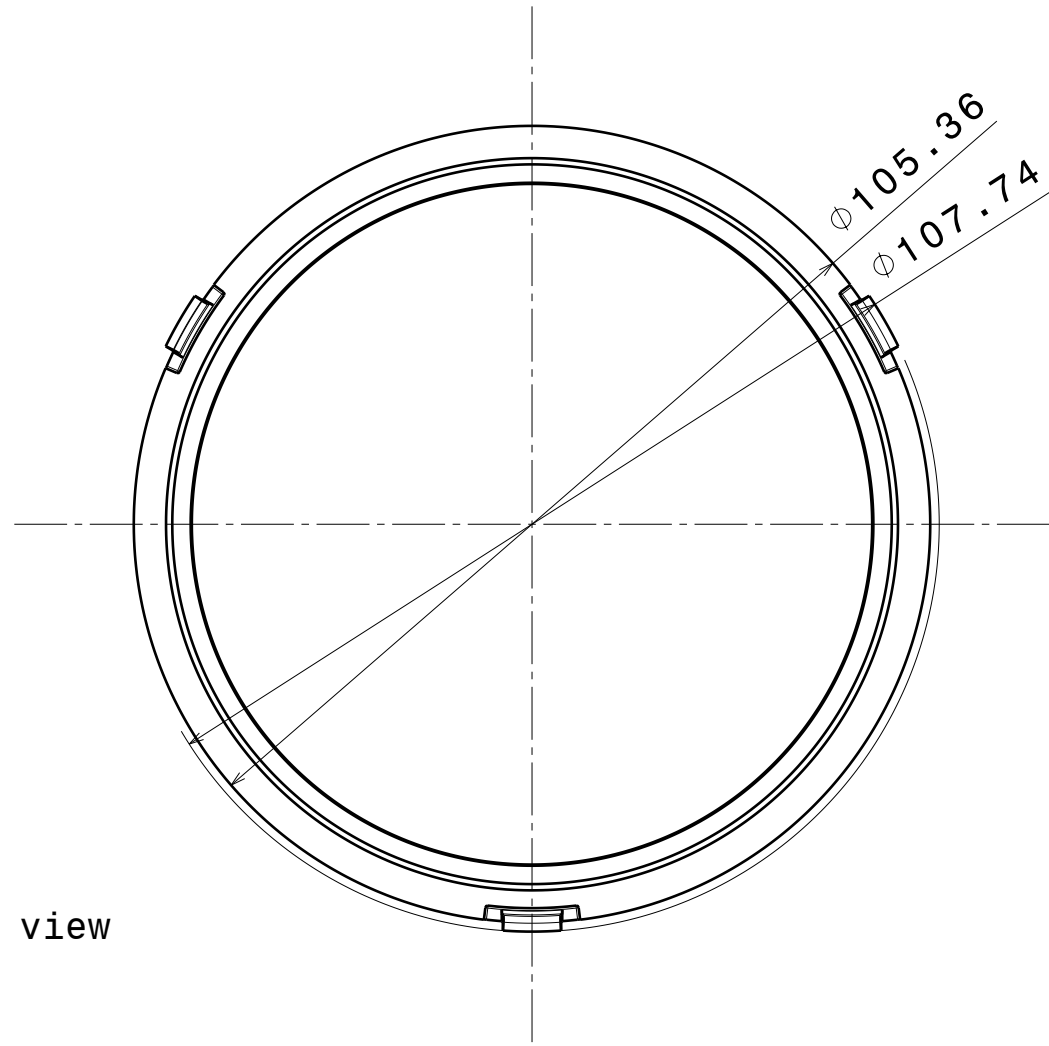

H G F E D C B A

Front view

Top view

Isometric view

INDEX	PART NO	DESCRIPTION	MATERIAL	COLOUR
1	C11996	LENA-LENS	PC	

Tolerances if not otherwise shown
According to DIN ISO 2768-1
Linear measures: class C
According to DIN ISO 2768-2
Form and position: class L

SIZE	PART NUMBER		
A3	C11996		

SCALE	1:1	WEIGHT	24,98 g	SHEET	1/1
-------	-----	--------	---------	-------	-----

H G B A

AMEYA360

Components Supply Platform

Authorized Distribution Brand :

Website :

Welcome to visit www.ameya360.com