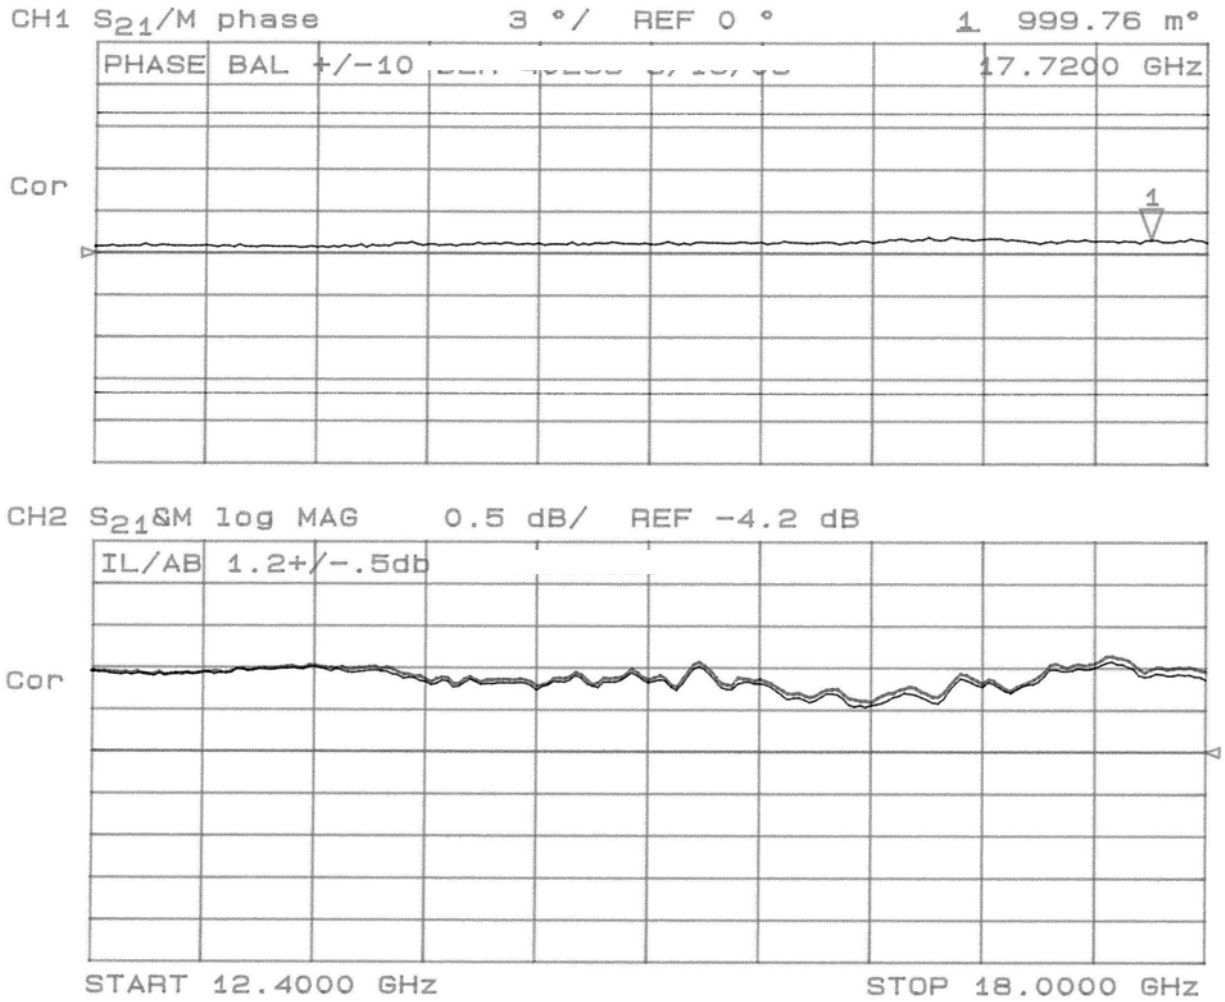

#### Features

- Military Grade
- 12.4 – 18.0 GHz
- 2-Way Power Split
- In-Phase
- Connectors Per MIL-C-39012
- Rugged Aluminum Housing
- Low VSWR
- Meets MIL-E-5400 Class 3 Requirements

#### Outline Drawing

NOTES: Input power wit load VSWR of 1.20:1

Electrical and Mechanical Specifications subject to change without notice

**Typical Test Data Plots**

### Typical Test Data Plots