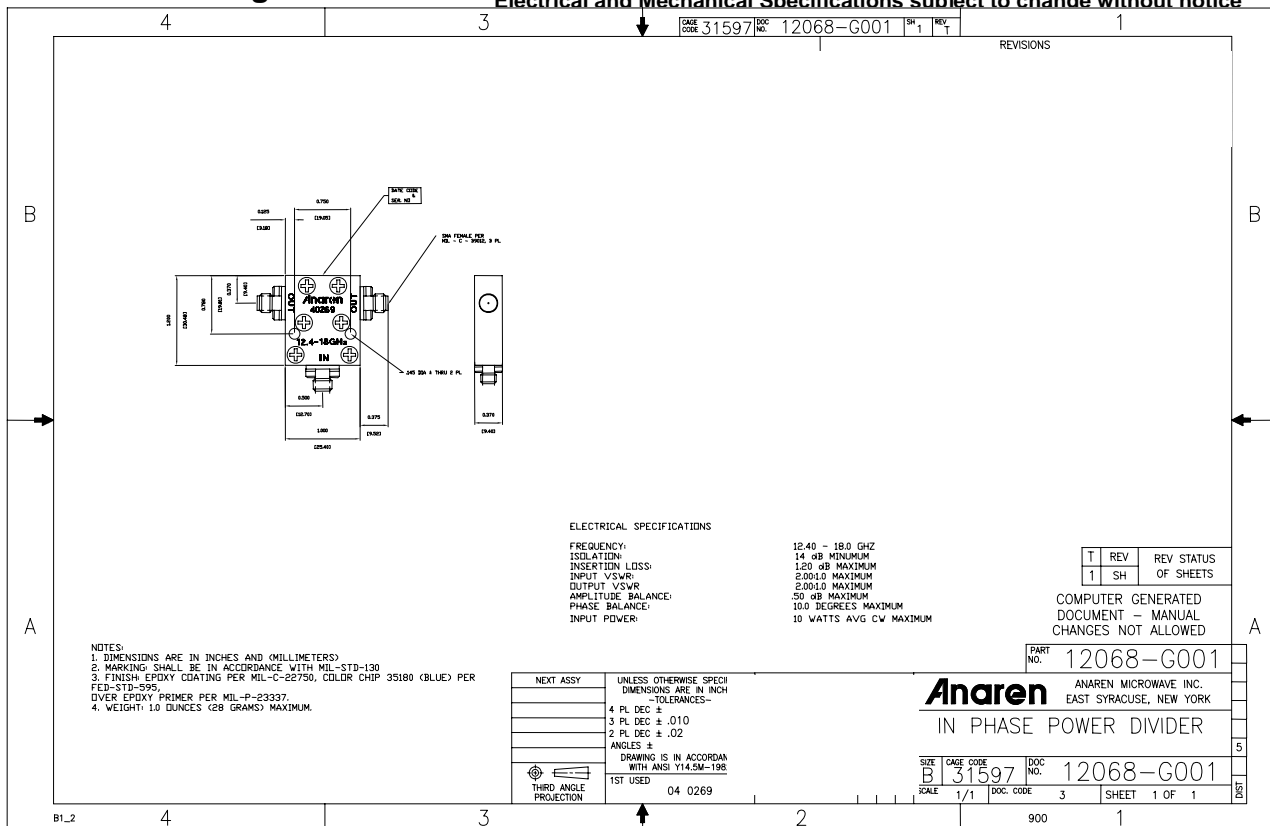

#### Outline Drawing

NOTES: Input power wit load VSWR of 1.20:1

Electrical and Mechanical Specifications subject to change without notice

**Typical Test Data Plots**

### Typical Test Data Plots