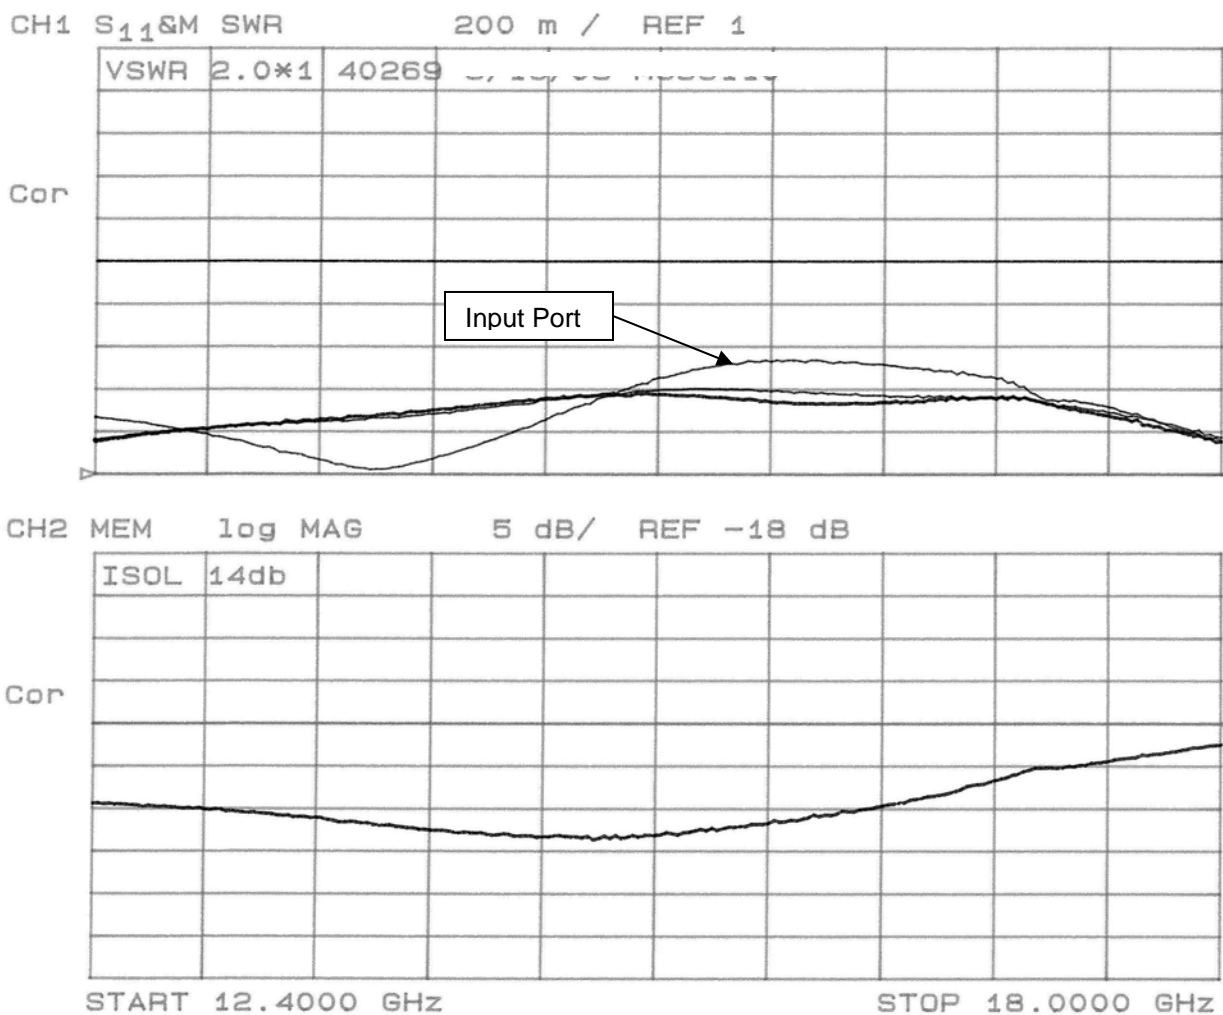

#### Features

- Military Grade
- 12.4 – 18.0 GHz
- 2-Way Power Split
- In-Phase
- Connectors Per MIL-C-39012
- Rugged Aluminum Housing
- Low VSWR
- Meets MIL-E-5400 Class 3 Requirements

#### Outline Drawing

NOTES: Input power wit load VSWR of 1.20:1

Electrical and Mechanical Specifications subject to change without notice

**Typical Test Data Plots**

### Typical Test Data Plots