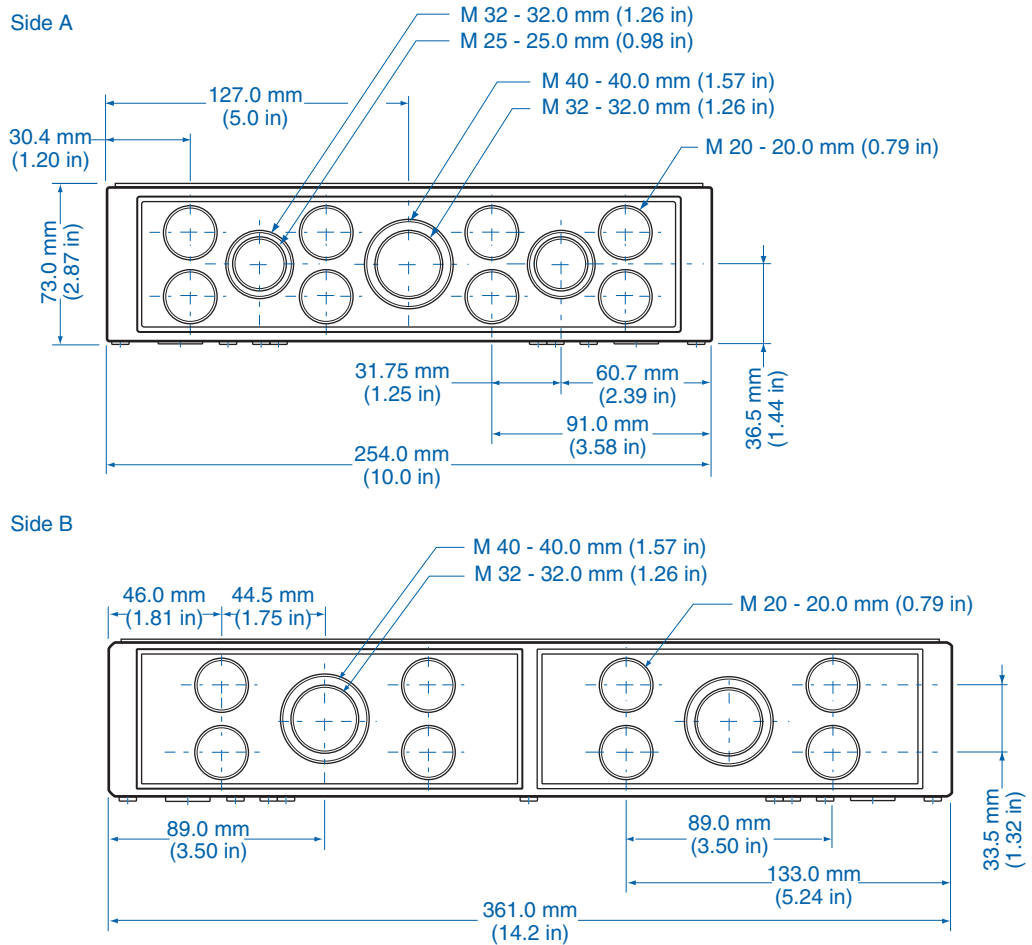

## Accessories

Ordering Information	Cat. No.	Type	Std. Pk.
Mounting Plate (plastic)	195-012	TKMPI-3625	1
Mounting Plate (steel)	197-012	TKMPS-3625	1
DIN Rail TS35-336mm	198-336	TS 35/ 336	1
Hinge Kit Set	190-005	HK2	1
Mounting Tab Kit	194-001	MT1	1

Please refer to pages 136-140 for additional accessories and detailed information.

**Dimensions**

**Knockout Positions**