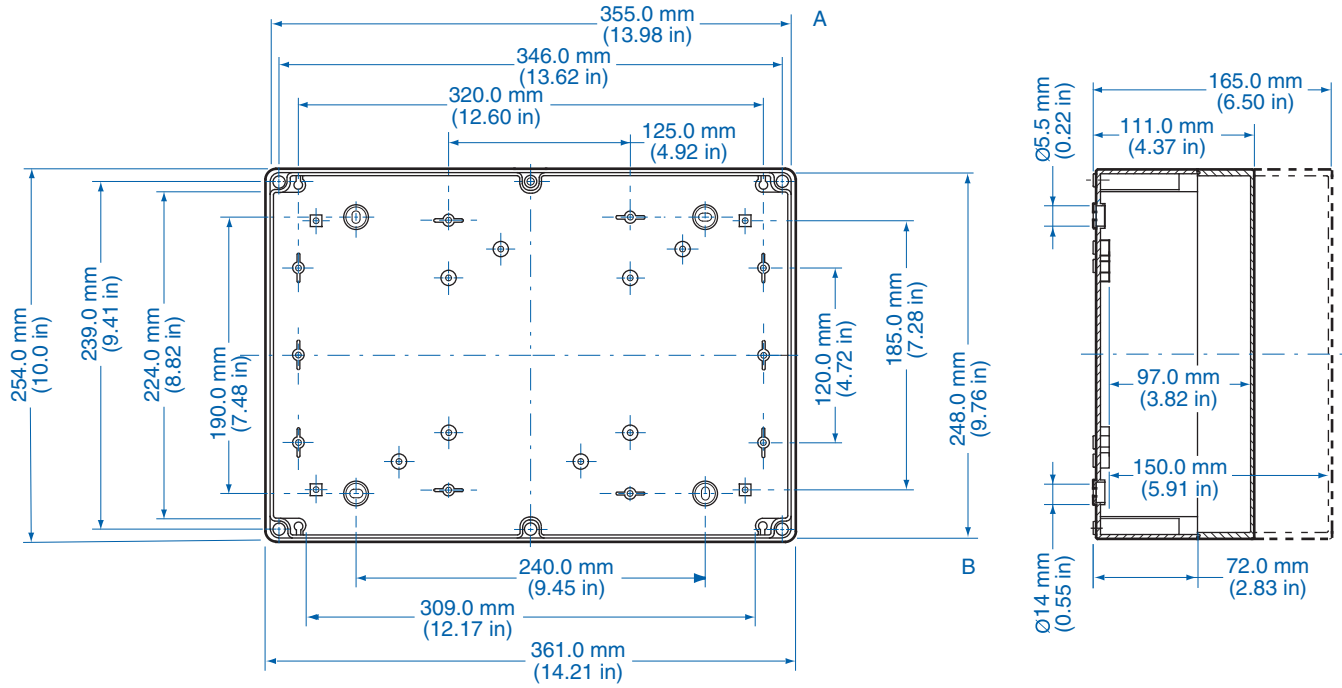

Dimensions