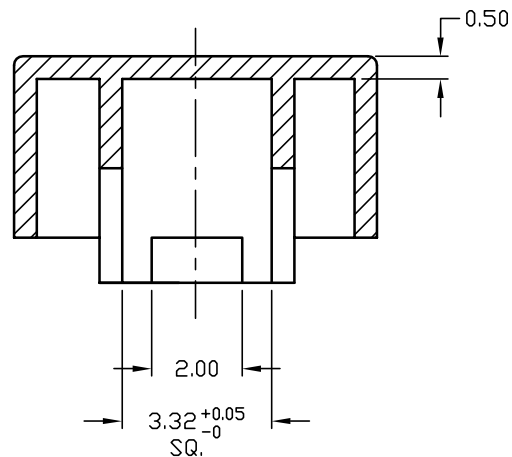

PART NO. SHOWN: 6J BUTTON BLACK

SECTION X-X DETAIL

SECTION Y-Y DETAIL

NOTES:

1. ALL DIMENSIONS IN MM

E-SWITCH®

B	13423	REMOVE TABLE, UPDATE STANDARDS	9/5/03	AR
A		RELEASED FOR PRODUCTION		
REV.	ECN No.	DESCRIPTION	DATE	CHKD

TITLE				
6JBLK BUTTON				
SCALE	DATE	DR	DWG	REV
3:1	11/3/97	MM	P001070	B

THE INFORMATION CONTAINED IN THIS DOCUMENT IS PROPRIETARY TO E-SWITCH AND IS NOT TO BE COPIED OR TRANSFERRED

AMEYA360

Components Supply Platform