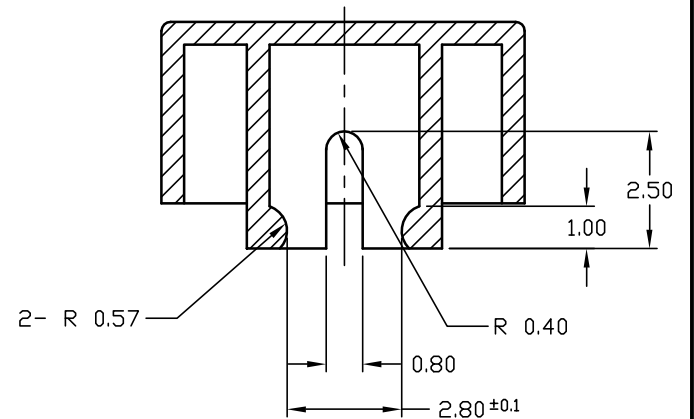

PART NO. SHOWN: 6J BUTTON BLACK

SECTION X-X DETAIL

SECTION Y-Y DETAIL

NOTES:

1. ALL DIMENSIONS IN MM

E-SWITCH®

B	13423	REMOVE TABLE, UPDATE STANDARDS	9/5/03	AR
A		RELEASED FOR PRODUCTION		
REV.	ECN No.	DESCRIPTION	DATE	CHKD

TITLE				
6JBLK BUTTON				
SCALE	DATE	DR	DWG	REV
3:1	11/3/97	MM	P001070	B

THE INFORMATION CONTAINED IN THIS DOCUMENT IS PROPRIETARY TO E-SWITCH AND IS NOT TO BE COPIED OR TRANSFERRED

AMEYA360

Components Supply Platform