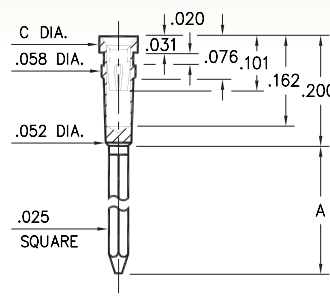

# WRAPOST RECEPTACLES

FOR .015" - .025" DIAMETER PINS

## 1702/1703

170X-X-15-XX-30-XX-02-0

Press-fit in .057 mounting hole

Basic Part Number	# of Wraps	Length A
1702-2	2	.370
1703-3	3	.510

## 0038⇨0040/0066⇨0068

00XX-X-17-XX-30-XX-02-0

Press-fit in .057 mounting hole

Basic Part #	# of Wraps	Length A	Dia. C
0040-1	1	.260	.072
0039-2	2	.360	
0038-3	3	.500	
0068-1	1	.260	.062
0067-2	2	.360	
0066-3	3	.500	

### SPECIFICATIONS:

**Shell Material:** Brass Alloy 360, 1/2 Hard

**Contact Material:** Beryllium Copper Alloy 172, HT

**Dimensions:** Inches

**Tolerances On:** Lengths: ±.005

Diameters: ±.002

Angles: ±2°

**ORDER CODE:** XXXX - X - 17 - XX - XX - XX - 02 - 0