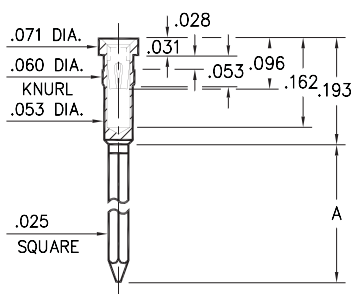

# WRAPOST RECEPTACLES

FOR .015" - .025" DIAMETER PINS

## 0038⇨0040/0066⇨0068

00XX-X-17-XX-30-XX-02-0

Press-fit in .057 mounting hole

Basic Part #	# of Wraps	Length A	Dia. C
0040-1	1	.260	.072
0039-2	2	.360	
0038-3	3	.500	
0068-1	1	.260	.062
0067-2	2	.360	
0066-3	3	.500	

## 0086/0088/0089

008X-X-17-XX-3X-XX-02-0

Press-fit in .057 mounting hole

Basic Part Number	# of Wraps	Length A
0089-2	2	.370
0088-3	3	.510
0086-4	4	.630

### SPECIFICATIONS:

**Shell Material:** Brass Alloy 360, 1/2 Hard

**Contact Material:** Beryllium Copper Alloy 172, HT

**Dimensions:** Inches

**Tolerances On:** Lengths: ±.005

Diameters: ±.002

Angles: ±2°

**ORDER CODE:** XXXX - X - 17 - XX - XX - XX - 02 - 0