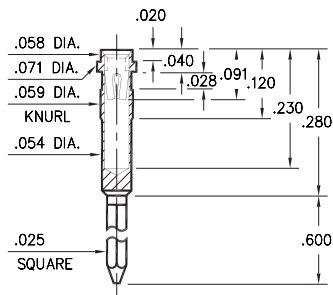

## 0086/0088/0089

008X-X-17-XX-3X-XX-02-0

Press-fit in .057 mounting hole

Basic Part Number	# of Wraps	Length A
0089-2	2	.370
0088-3	3	.510
0086-4	4	.630

## 1030⇨1036

103X-X-17-XX-3X-XX-02-0

Press-fit in .057 mounting hole

Basic Part #	# of Wraps	Length A	Dia. C
1032-1	1	.260	.072
1031-2	2	.360	
1030-3	3	.510	
1036-1	1	.260	.062
1035-2	2	.360	
1034-3	3	.510	

## 1045

1045-3-17-XX-30-XX-02-0

Press-fit in .043 mounting hole

### SPECIFICATIONS:

**Shell Material:** Brass Alloy 360, 1/2 Hard

**Contact Material:** Beryllium Copper Alloy 172, HT

**Dimensions:** Inches

**Tolerances On:** Lengths: ±.005

Diameters: ±.002

Angles: ±2°

**ORDER CODE:** XXXX - X - 17 - XX - XX - XX - 02 - 0