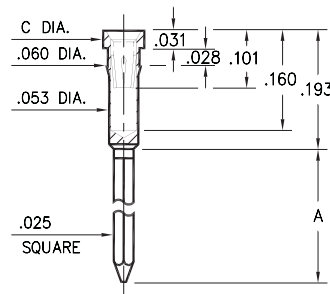

## 0038⇨0040/0066⇨0068

00XX-X-17-XX-30-XX-02-0

Press-fit in .057 mounting hole

Basic Part #	# of Wraps	Length A	Dia. C
0040-1	1	.260	.072
0039-2	2	.360	
0038-3	3	.500	
0068-1	1	.260	.062
0067-2	2	.360	
0066-3	3	.500	

## 0086/0088/0089

008X-X-17-XX-3X-XX-02-0

Press-fit in .057 mounting hole

Basic Part Number	# of Wraps	Length A
0089-2	2	.370
0088-3	3	.510
0086-4	4	.630

## 1030⇨1036

103X-X-17-XX-3X-XX-02-0

Press-fit in .057 mounting hole

Basic Part #	# of Wraps	Length A	Dia. C
1032-1	1	.260	.072
1031-2	2	.360	
1030-3	3	.510	
1036-1	1	.260	.062
1035-2	2	.360	
1034-3	3	.510	

### SPECIFICATIONS:

**Shell Material:** Brass Alloy 360, 1/2 Hard

**Contact Material:** Beryllium Copper Alloy 172, HT

**Dimensions:** Inches

**Tolerances On:** Lengths: ±.005

Diameters: ±.002

Angles: ±2°

**ORDER CODE:** XXXX - X - 17 - XX - XX - XX - 02 - 0