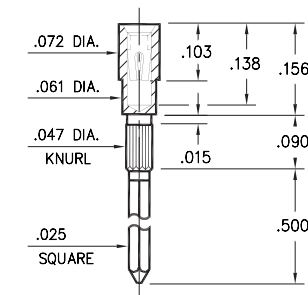

1045

1045-3-17-XX-30-XX-02-0

Press-fit in .043 mounting hole