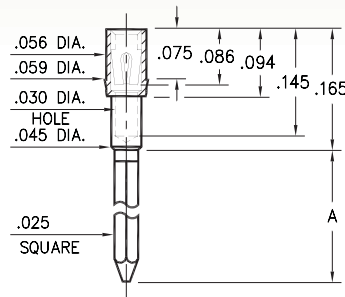

# WRAPOST RECEPTACLES

FOR .015" - .025" DIAMETER PINS

## 1702/1703

170X-X-15-XX-30-XX-02-0

Press-fit in .057 mounting hole

Basic Part Number	# of Wraps	Length A
1702-2	2	.370
1703-3	3	.510

## 0038⇨0040/0066⇨0068

00XX-X-17-XX-30-XX-02-0

Press-fit in .057 mounting hole

Basic Part #	# of Wraps	Length A	Dia. C
0040-1	1	.260	.072
0039-2	2	.360	
0038-3	3	.500	
0068-1	1	.260	.062
0067-2	2	.360	
0066-3	3	.500	

### SPECIFICATIONS:

**Shell Material:** Brass Alloy 360, 1/2 Hard

**Contact Material:** Beryllium Copper Alloy 172, HT

**Dimensions:** Inches

**Tolerances On:** Lengths: ±.005

Diameters: ±.002

Angles: ±2°

**ORDER CODE:** XXXX - X - 17 - XX - XX - XX - 02 - 0