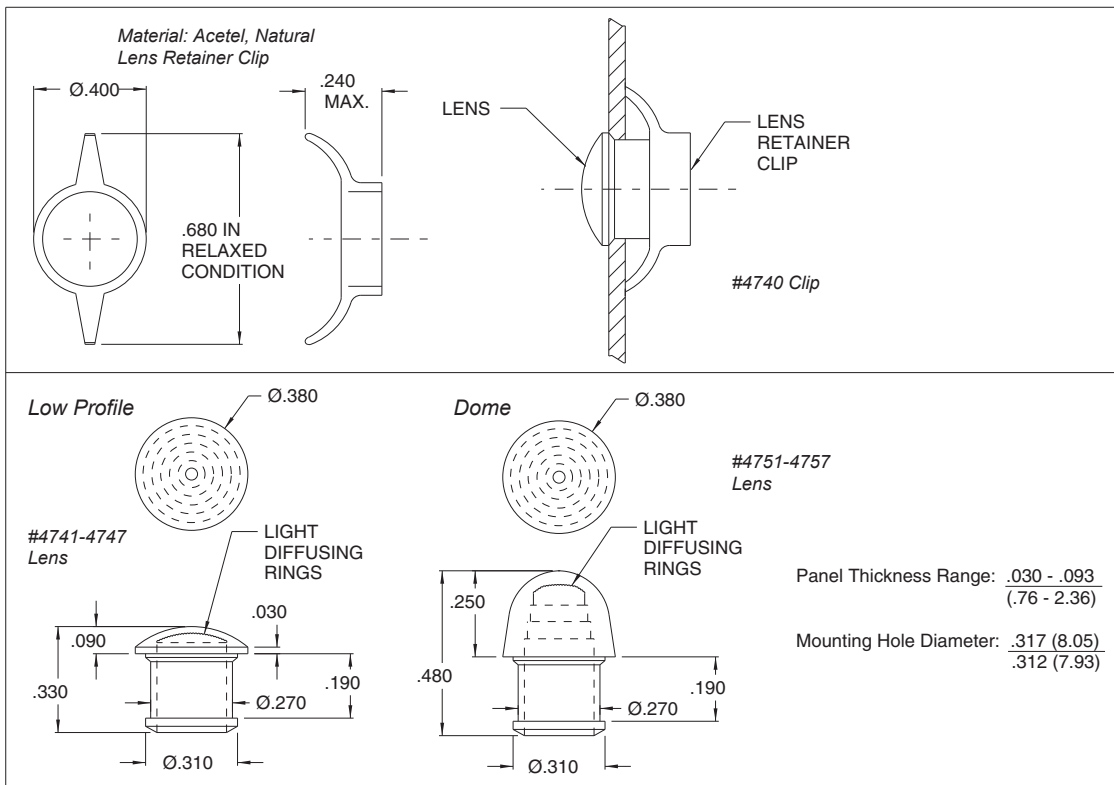

Lens Retainer Clip

Description and Features

Series 4740, 4750 Lenses

Mounting: Rear snap-on to lens models 4741, 4751. Will snapfit into .030-.093 thick panel in a .312-.317 mounting hole.

Lens: Polycarbonate

Clip: Natural acetal

Note: Order model 4740 lens retainer clip and appropriate lens separately.

Lens Color	Low Profile Model No.	Dome Model No.
Red	4741	4751
Clear	4742	4752
Amber	4743	-
White	4744	-
Green	4745	4755
Blue	4746	-
Yellow	4747	-

Outline Dimensions

All dimensions are in inches.

AMEYA360

Components Supply Platform

Authorized Distribution Brand :

Website :

Welcome to visit www.ameya360.com

Contact Us :