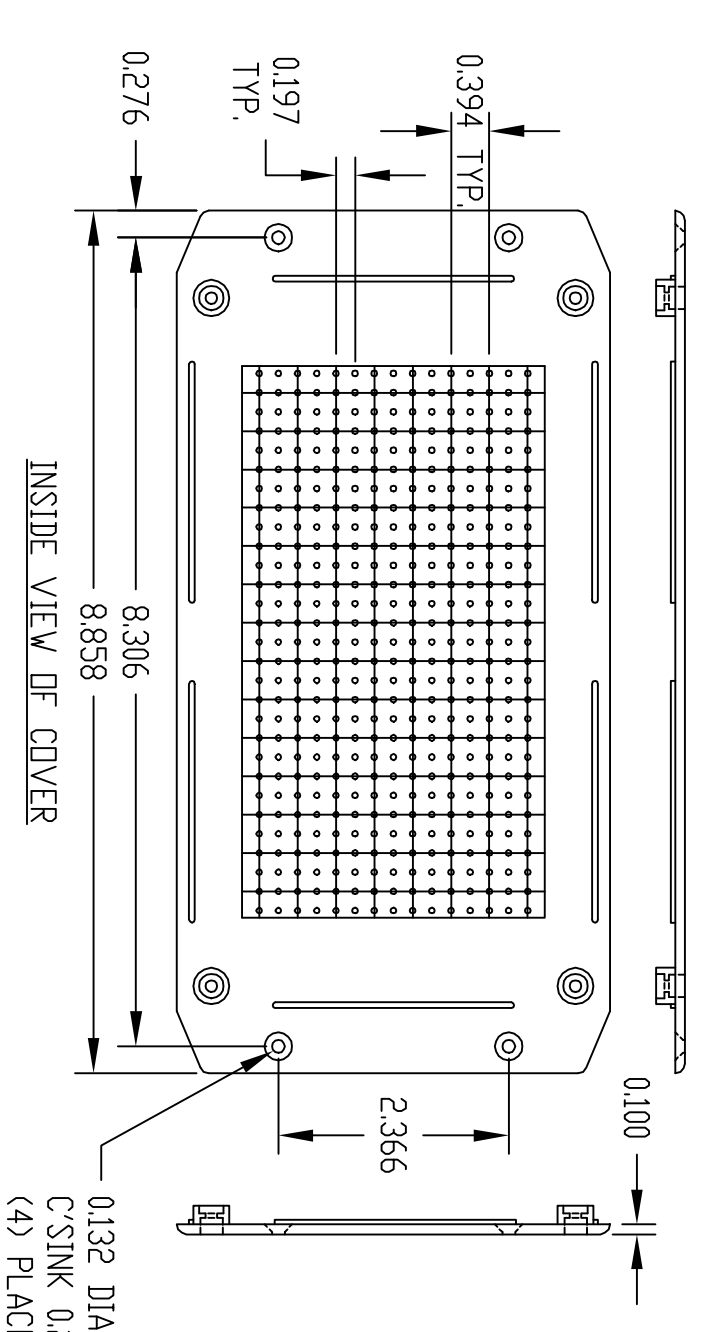

PART NAME

UTILIBOX

PART No.

CJ-1941-MB

MATERIAL: ABS THERMOPLASTIC  
(UL94-HB RATED)  
FINISH: BLACK TEXTURED  
FOUR (4) M2.5 x 0.630" LG. SCREWS (BLACK)  
SUPPLIED FOR ASSEMBLING COVER  
FOUR (4) PUSH-IN CAPS (BLACK) SUPPLIED  
TD CONCEAL SCREW HEADS

NOTE: ALL DIMENSIONS HAVE ±0.015  
TOLERANCE UNLESS OTHERWISE SPECIFIED  
\* THESE INSIDE DIMENSIONS ARE TAKEN  
FRDM CLOSED END OF THE BDX

PART NAME

UTILIBOX

PART No.

CJ-1947-MB

MATERIAL: ABS THERMOPLASTIC  
(UL94-HB RATED)  
FINISH: BLACK TEXTURED  
FOUR (4) M2.5 x 0.630" LG. SCREWS (BLACK)  
SUPPLIED FOR ASSEMBLING COVER  
FOUR (4) PUSH-IN CAPS (BLACK) SUPPLIED  
TD CONCEAL SCREW HEADS  
NOTE: ALL DIMENSIONS HAVE ±0.015  
TOLERANCE UNLESS OTHERWISE SPECIFIED  
\* THESE INSIDE DIMENSIONS ARE TAKEN  
FRDM CLOSED END OF THE BDX

MATERIAL: ABS THERMOPLASTIC  
(UL94-HB RATED)  
FINISH: BLACK TEXTURED  
FOUR (4) M2.5 x 0.630" LG. SCREWS (BLACK)  
SUPPLIED FOR ASSEMBLING COVER  
FOUR (4) PUSH-IN CAPS (BLACK) SUPPLIED  
TD CONCEAL SCREW HEADS  
NOTE: ALL DIMENSIONS HAVE ±0.015  
TOLERANCE UNLESS OTHERWISE SPECIFIED  
\* THESE INSIDE DIMENSIONS ARE TAKEN  
FRDM CLOSED END OF THE BDX