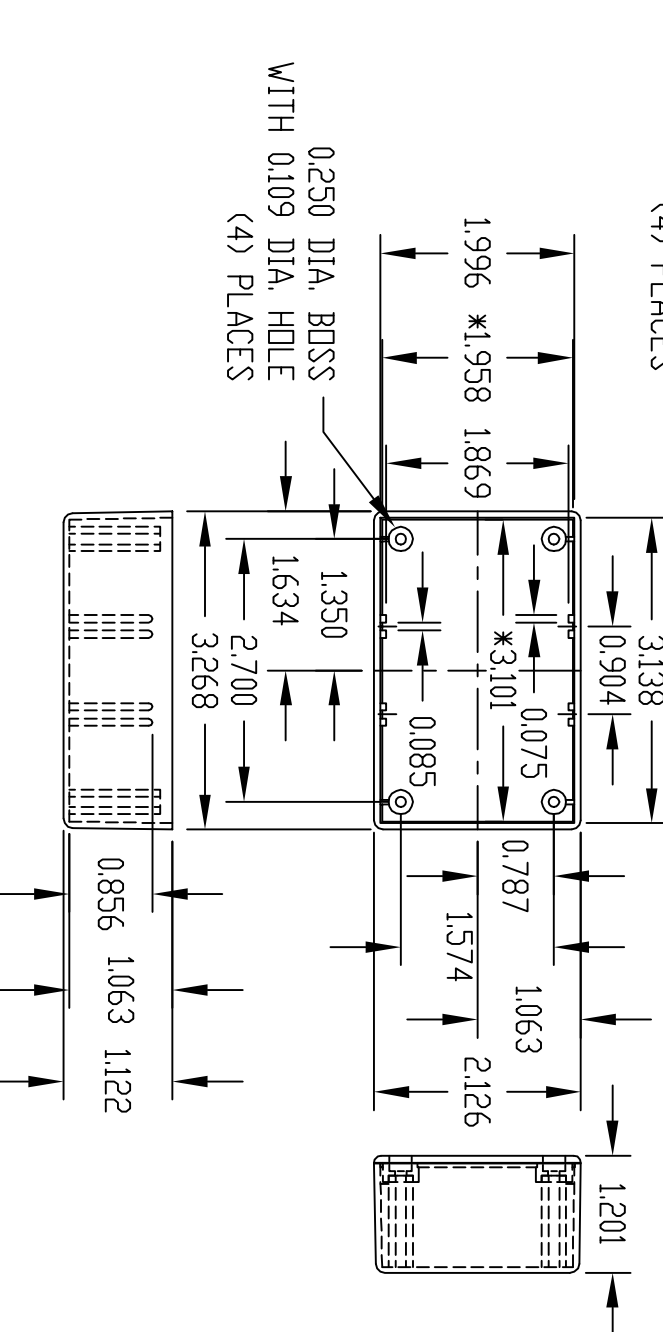

PART NAME

UTILIBOX

PART No.

CJ-1941-MB

MATERIAL: ABS THERMOPLASTIC  
(UL94-HB RATED)  
FINISH: BLACK TEXTURED  
FOUR (4) M2.5 x 0.630" LG. SCREWS (BLACK)  
SUPPLIED FOR ASSEMBLING COVER  
FOUR (4) PUSH-IN CAPS (BLACK) SUPPLIED  
TD CONCEAL SCREW HEADS

NOTE: ALL DIMENSIONS HAVE ±0.015  
TOLERANCE UNLESS OTHERWISE SPECIFIED  
\* THESE INSIDE DIMENSIONS ARE TAKEN  
FRDM CLOSED END OF THE BDX

PART NAME

UTILIBOX

PART No.

CJ-1947-MB

MATERIAL: ABS THERMOPLASTIC  
(UL94-HB RATED)  
FINISH: BLACK TEXTURED  
FOUR (4) M2.5 x 0.630" LG. SCREWS (BLACK)  
SUPPLIED FOR ASSEMBLING COVER  
FOUR (4) PUSH-IN CAPS (BLACK) SUPPLIED  
TD CONCEAL SCREW HEADS  
NOTE: ALL DIMENSIONS HAVE ±0.015  
TOLERANCE UNLESS OTHERWISE SPECIFIED  
\* THESE INSIDE DIMENSIONS ARE TAKEN  
FRDM CLOSED END OF THE BDX

MATERIAL: ABS THERMOPLASTIC  
(UL94-HB RATED)  
FINISH: BLACK TEXTURED  
FOUR (4) M2.5 x 0.630" LG. SCREWS (BLACK)  
SUPPLIED FOR ASSEMBLING COVER  
FOUR (4) PUSH-IN CAPS (BLACK) SUPPLIED  
TD CONCEAL SCREW HEADS  
NOTE: ALL DIMENSIONS HAVE ±0.015  
TOLERANCE UNLESS OTHERWISE SPECIFIED  
\* THESE INSIDE DIMENSIONS ARE TAKEN  
FRDM CLOSED END OF THE BDX