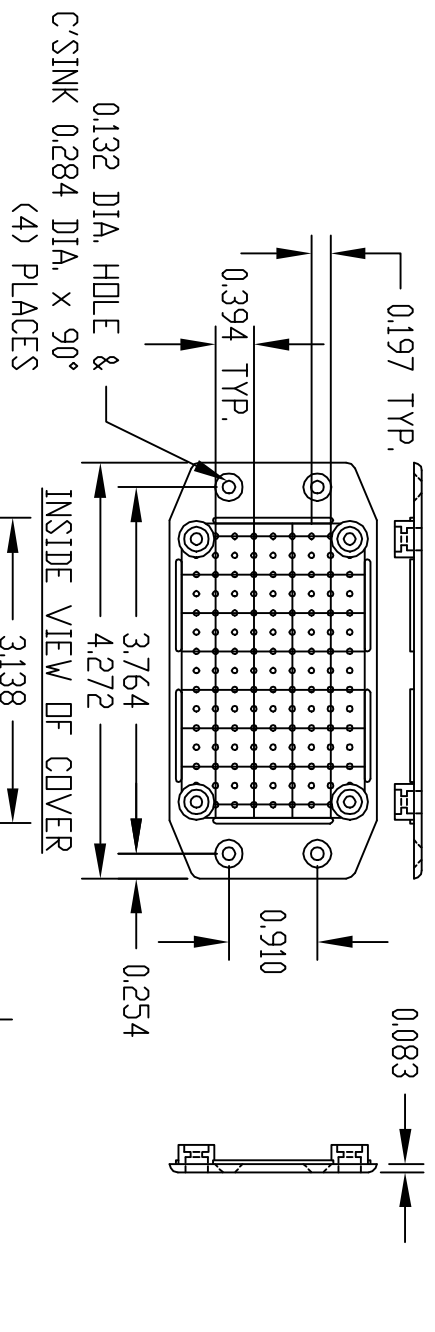

PART NAME

UTILIBOX

PART No.

CJ-1941-MB

MATERIAL: ABS THERMOPLASTIC  
(UL94-HB RATED)  
FINISH: BLACK TEXTURED  
FOUR (4) M2.5 x 0.630" LG. SCREWS (BLACK)  
SUPPLIED FOR ASSEMBLING COVER  
FOUR (4) PUSH-IN CAPS (BLACK) SUPPLIED  
TD CONCEAL SCREW HEADS

NOTE: ALL DIMENSIONS HAVE ±0.015  
TOLERANCE UNLESS OTHERWISE SPECIFIED  
\* THESE INSIDE DIMENSIONS ARE TAKEN  
FRDM CLOSED END OF THE BDX

PART NAME

UTILIBOX

PART No.

CJ-1947-MB

MATERIAL: ABS THERMOPLASTIC  
(UL94-HB RATED)  
FINISH: BLACK TEXTURED  
FOUR (4) M2.5 x 0.630" LG. SCREWS (BLACK)  
SUPPLIED FOR ASSEMBLING COVER  
FOUR (4) PUSH-IN CAPS (BLACK) SUPPLIED  
TD CONCEAL SCREW HEADS  
NOTE: ALL DIMENSIONS HAVE ±0.015  
TOLERANCE UNLESS OTHERWISE SPECIFIED  
\* THESE INSIDE DIMENSIONS ARE TAKEN  
FRDM CLOSED END OF THE BDX

MATERIAL: ABS THERMOPLASTIC  
(UL94-HB RATED)  
FINISH: BLACK TEXTURED  
FOUR (4) M2.5 x 0.630" LG. SCREWS (BLACK)  
SUPPLIED FOR ASSEMBLING COVER  
FOUR (4) PUSH-IN CAPS (BLACK) SUPPLIED  
TD CONCEAL SCREW HEADS  
NOTE: ALL DIMENSIONS HAVE ±0.015  
TOLERANCE UNLESS OTHERWISE SPECIFIED  
\* THESE INSIDE DIMENSIONS ARE TAKEN  
FRDM CLOSED END OF THE BDX