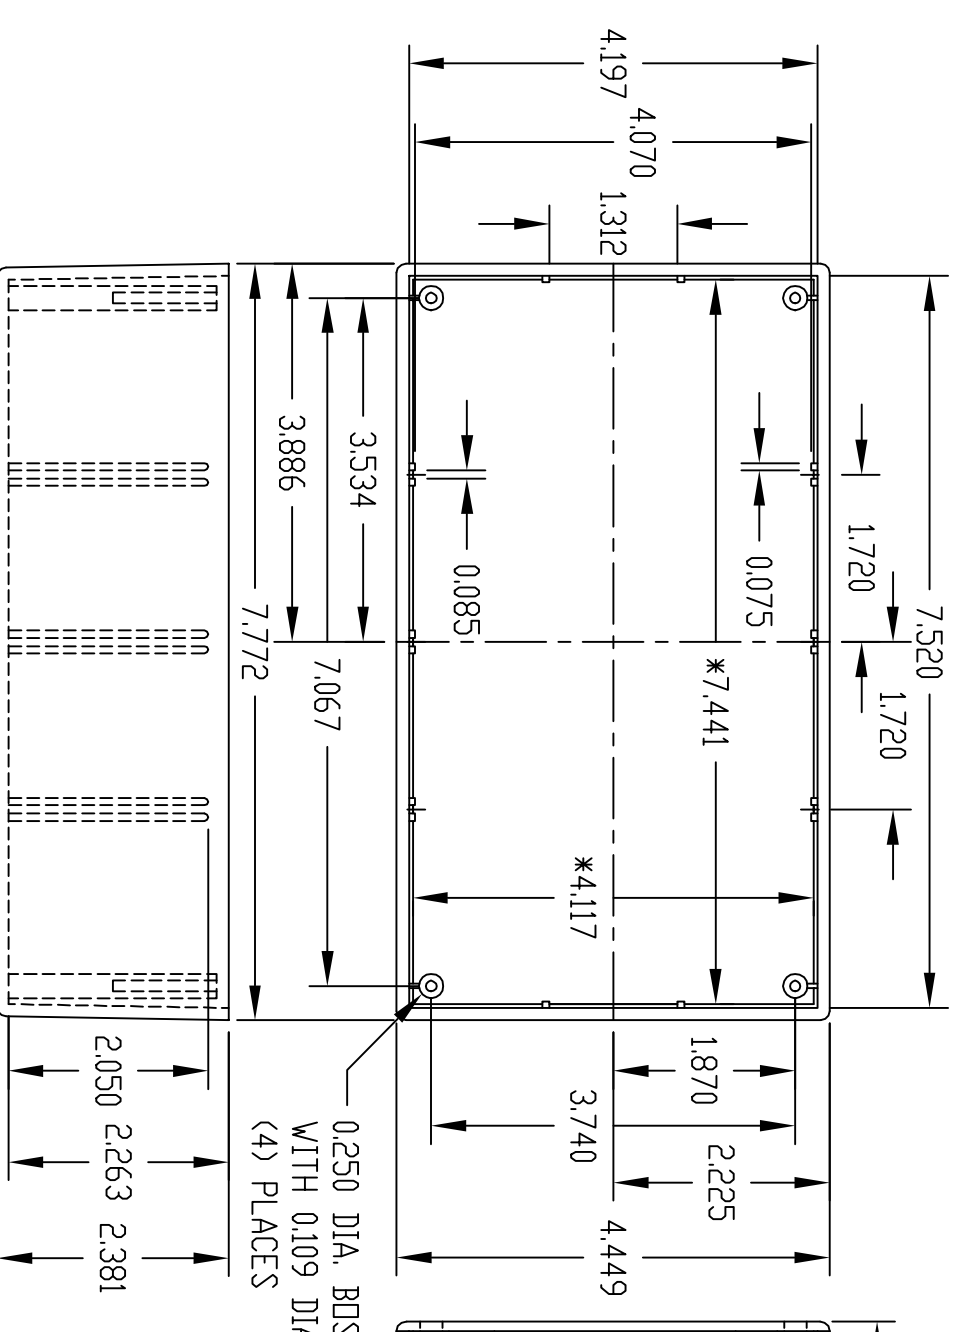

PART NAME

UTILIBOX

PART No.

CJ-1941-MB

MATERIAL: ABS THERMOPLASTIC  
(UL94-HB RATED)  
FINISH: BLACK TEXTURED  
FOUR (4) M2.5 x 0.630" LG. SCREWS (BLACK)  
SUPPLIED FOR ASSEMBLING COVER  
FOUR (4) PUSH-IN CAPS (BLACK) SUPPLIED  
TD CONCEAL SCREW HEADS

NOTE: ALL DIMENSIONS HAVE ±0.015  
TOLERANCE UNLESS OTHERWISE SPECIFIED  
\* THESE INSIDE DIMENSIONS ARE TAKEN  
FRDM CLOSED END OF THE BDX

PART NAME

UTILIBOX

PART No.

CJ-1947-MB

MATERIAL: ABS THERMOPLASTIC  
(UL94-HB RATED)  
FINISH: BLACK TEXTURED  
FOUR (4) M2.5 x 0.630" LG. SCREWS (BLACK)  
SUPPLIED FOR ASSEMBLING COVER  
FOUR (4) PUSH-IN CAPS (BLACK) SUPPLIED  
TD CONCEAL SCREW HEADS  
NOTE: ALL DIMENSIONS HAVE ±0.015  
TOLERANCE UNLESS OTHERWISE SPECIFIED  
\* THESE INSIDE DIMENSIONS ARE TAKEN  
FRDM CLOSED END OF THE BDX

MATERIAL: ABS THERMOPLASTIC  
(UL94-HB RATED)  
FINISH: BLACK TEXTURED  
FOUR (4) M2.5 x 0.630" LG. SCREWS (BLACK)  
SUPPLIED FOR ASSEMBLING COVER  
FOUR (4) PUSH-IN CAPS (BLACK) SUPPLIED  
TD CONCEAL SCREW HEADS  
NOTE: ALL DIMENSIONS HAVE ±0.015  
TOLERANCE UNLESS OTHERWISE SPECIFIED  
\* THESE INSIDE DIMENSIONS ARE TAKEN  
FRDM CLOSED END OF THE BDX