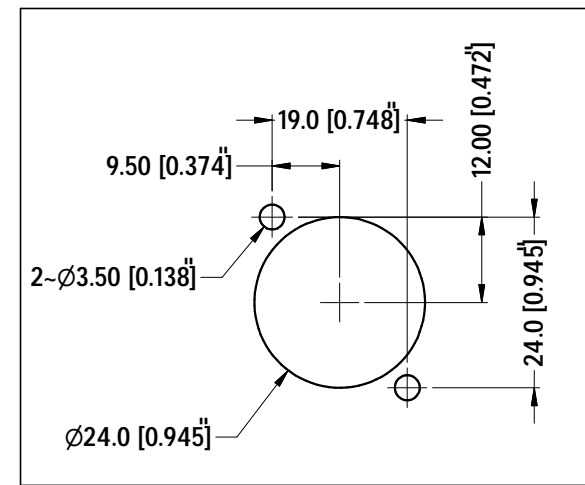

Part Number according to Shell Finish and Colour Insulator			
CAT P/No.	REF P/No.	SHELL FINISH	INSULATOR COLOUR
ACJD-BLK	55010329-000	NICKEL	BLACK
ACJD-RED	55010329-001	NICKEL	RED
ACJD-ORG	55010329-002	NICKEL	ORANGE
ACJD-YEL	55010329-003	NICKEL	YELLOW
ACJD-GRN	55010329-004	NICKEL	GREEN
ACJD-BLU	55010329-005	NICKEL	BLUE
ACJD-VIO	55010329-006	NICKEL	VIOLET
ACJD-GRY	55010329-007	NICKEL	GREY
ACJD-WHT	55010329-008	NICKEL	WHITE
ACJB-BLK	55010329-009	MATT BLACK	BLACK
ACJB-RED	55010329-010	MATT BLACK	RED
ACJB-ORG	55010329-011	MATT BLACK	ORANGE
ACJB-YEL	55010329-012	MATT BLACK	YELLOW
ACJB-GRN	55010329-013	MATT BLACK	GREEN
ACJB-BLU	55010329-014	MATT BLACK	BLUE
ACJB-VIO	55010329-015	MATT BLACK	VIOLET
ACJB-GRY	55010329-016	MATT BLACK	GREY
ACJB-WHT	55010329-017	MATT BLACK	WHITE

ISO VIEW

UNLESS OTHERWISE SPECIFIED TOLERANCE TO BE		THIS DOCUMENT IS THE PROPERTY OF AMPHENOL AUSTRALIA PTY. LTD.. NO PART THEREOF MAY BE REPRODUCED AND USED WITHOUT THE PRIOR WRITTEN CONSENT OF THE OWNER			
LINEAR		ANGULAR		CAD FILE: 55010329000221	DRN: L.V
X ± 0.5	X' ± 1	X' ± 1	X' ± 30'	DATE: 02-07-05	DATE: 02-07-05
XX ± 0.1	XX' ± 0.05	XX' ± 15'		DATE: 04-05-06	DATE: 04-05-06
BREAK ALL SHARP EDGES AND REMOVE ALL BURRS		MATL: REFER TO COMPONENT		APP'D: P.M	DATE: 04-05-06
DO NOT SCALE		FINISH: REFER TO COMPONENT		SCALE: 1:1 UOS	PART No: REFER TO TABLE
DIMENSIONS IN MILLIMETRES		THIRD ANGLE PROJECTION		SIZE: A4	

1	UPDATE TO MODIFIED COMPONENTS ADD SHEET 2 OF 2 FOR CUSTOMER DRAWING	LV	23-11-05	8462
0	FIRST ISSUE	LV	02-07-05	----
REV.	CHANGE DETAILS	BY	DATE	CHG/No
TITLE: RCA & D-SHELL CONNECTOR CUSTOMER DWG		Amphenol		
DRAWING NO. 55010329-000-2		SHEET 2 OF 2		