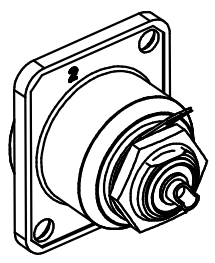

Part Number according to Shell Finish and Colour Insulator			
CAT P/No.	REF P/No.	SHELL FINISH	INSULATOR COLOUR
ACJD-BLK	55010329-000	NICKEL	BLACK
ACJD-RED	55010329-001	NICKEL	RED
ACJD-ORG	55010329-002	NICKEL	ORANGE
ACJD-YEL	55010329-003	NICKEL	YELLOW
ACJD-GRN	55010329-004	NICKEL	GREEN
ACJD-BLU	55010329-005	NICKEL	BLUE
ACJD-VIO	55010329-006	NICKEL	VIOLET
ACJD-GRY	55010329-007	NICKEL	GREY
ACJD-WHT	55010329-008	NICKEL	WHITE
ACJB-BLK	55010329-009	MATT BLACK	BLACK
ACJB-RED	55010329-010	MATT BLACK	RED
ACJB-ORG	55010329-011	MATT BLACK	ORANGE
ACJB-YEL	55010329-012	MATT BLACK	YELLOW
ACJB-GRN	55010329-013	MATT BLACK	GREEN
ACJB-BLU	55010329-014	MATT BLACK	BLUE
ACJB-VIO	55010329-015	MATT BLACK	VIOLET
ACJB-GRY	55010329-016	MATT BLACK	GREY
ACJB-WHT	55010329-017	MATT BLACK	WHITE

ISO VIEW

UNLESS OTHERWISE SPECIFIED TOLERANCE TO BE		THIS DOCUMENT IS THE PROPERTY OF AMPHENOL AUSTRALIA PTY. LTD.. NO PART THEREOF MAY BE REPRODUCED AND USED WITHOUT THE PRIOR WRITTEN CONSENT OF THE OWNER			
LINEAR		ANGULAR		CAD FILE: 55010329000221	DRN: L.V
X ± 0.5	X' ± 1	X' ± 1	X' ± 30'	DATE: 02-07-05	DATE: 02-07-05
XX ± 0.1	XX' ± 0.05	XX' ± 15'		DATE: 04-05-06	DATE: 04-05-06
BREAK ALL SHARP EDGES AND REMOVE ALL BURRS		MATL: REFER TO COMPONENT		APP'D: P.M	DATE: 04-05-06
DO NOT SCALE		FINISH: REFER TO COMPONENT		SCALE: 1:1 UOS	PART No: REFER TO TABLE
DIMENSIONS IN MILLIMETRES		THIRD ANGLE PROJECTION		SIZE: A4	

1	UPDATE TO MODIFIED COMPONENTS ADD SHEET 2 OF 2 FOR CUSTOMER DRAWING	LV	23-11-05	8462
0	FIRST ISSUE	LV	02-07-05	----
REV.	CHANGE DETAILS	BY	DATE	CHG/No
TITLE: RCA & D-SHELL CONNECTOR CUSTOMER DWG		Amphenol		
DRAWING NO. 55010329-000-2		SHEET 2 OF 2		