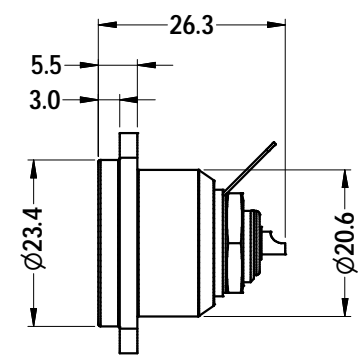

Part Number according to Shell Finish and Colour Insulator			
CAT P/No.	REF P/No.	SHELL FINISH	INSULATOR COLOUR
ACJD-BLK	55010329-000	NICKEL	BLACK
ACJD-RED	55010329-001	NICKEL	RED
ACJD-ORG	55010329-002	NICKEL	ORANGE
ACJD-YEL	55010329-003	NICKEL	YELLOW
ACJD-GRN	55010329-004	NICKEL	GREEN
ACJD-BLU	55010329-005	NICKEL	BLUE
ACJD-VIO	55010329-006	NICKEL	VIOLET
ACJD-GRY	55010329-007	NICKEL	GREY
ACJD-WHT	55010329-008	NICKEL	WHITE
ACJB-BLK	55010329-009	MATT BLACK	BLACK
ACJB-RED	55010329-010	MATT BLACK	RED
ACJB-ORG	55010329-011	MATT BLACK	ORANGE
ACJB-YEL	55010329-012	MATT BLACK	YELLOW
ACJB-GRN	55010329-013	MATT BLACK	GREEN
ACJB-BLU	55010329-014	MATT BLACK	BLUE
ACJB-VIO	55010329-015	MATT BLACK	VIOLET
ACJB-GRY	55010329-016	MATT BLACK	GREY
ACJB-WHT	55010329-017	MATT BLACK	WHITE

ISO VIEW

UNLESS OTHERWISE SPECIFIED TOLERANCE TO BE		THIS DOCUMENT IS THE PROPERTY OF AMPHENOL AUSTRALIA PTY. LTD.. NO PART THEREOF MAY BE REPRODUCED AND USED WITHOUT THE PRIOR WRITTEN CONSENT OF THE OWNER			
LINEAR		ANGULAR		CAD FILE: 55010329000221	DRN: L.V
X ± 0.5	X' ± 1	X' ± 1	X' ± 30'	DATE: 02-07-05	DATE: 02-07-05
XX ± 0.1	XX' ± 0.05	XX' ± 15'		DATE: 04-05-06	DATE: 04-05-06
BREAK ALL SHARP EDGES AND REMOVE ALL BURRS		MATL: REFER TO COMPONENT		APP'D: P.M	DATE: 04-05-06
DO NOT SCALE		FINISH: REFER TO COMPONENT		SCALE: 1:1 UOS	PART No: REFER TO TABLE
DIMENSIONS IN MILLIMETRES		THIRD ANGLE PROJECTION		SIZE: A4	

1	UPDATE TO MODIFIED COMPONENTS ADD SHEET 2 OF 2 FOR CUSTOMER DRAWING	LV	23-11-05	8462
0	FIRST ISSUE	LV	02-07-05	----
REV.	CHANGE DETAILS	BY	DATE	CHG/No
TITLE: RCA & D-SHELL CONNECTOR CUSTOMER DWG		Amphenol		
DRAWING NO. 55010329-000-2		SHEET 2 OF 2		