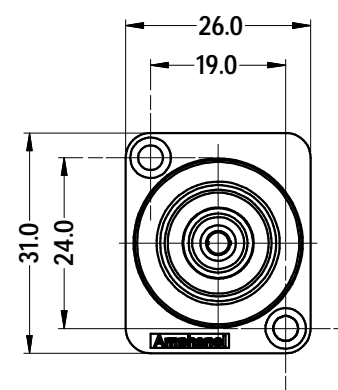

Part Number according to Shell Finish and Colour Insulator			
CAT P/No.	REF P/No.	SHELL FINISH	INSULATOR COLOUR
ACJD-BLK	55010329-000	NICKEL	BLACK
ACJD-RED	55010329-001	NICKEL	RED
ACJD-ORG	55010329-002	NICKEL	ORANGE
ACJD-YEL	55010329-003	NICKEL	YELLOW
ACJD-GRN	55010329-004	NICKEL	GREEN
ACJD-BLU	55010329-005	NICKEL	BLUE
ACJD-VIO	55010329-006	NICKEL	VIOLET
ACJD-GRY	55010329-007	NICKEL	GREY
ACJD-WHT	55010329-008	NICKEL	WHITE
ACJB-BLK	55010329-009	MATT BLACK	BLACK
ACJB-RED	55010329-010	MATT BLACK	RED
ACJB-ORG	55010329-011	MATT BLACK	ORANGE
ACJB-YEL	55010329-012	MATT BLACK	YELLOW
ACJB-GRN	55010329-013	MATT BLACK	GREEN
ACJB-BLU	55010329-014	MATT BLACK	BLUE
ACJB-VIO	55010329-015	MATT BLACK	VIOLET
ACJB-GRY	55010329-016	MATT BLACK	GREY
ACJB-WHT	55010329-017	MATT BLACK	WHITE

ISO VIEW

UNLESS OTHERWISE SPECIFIED TOLERANCE TO BE		THIS DOCUMENT IS THE PROPERTY OF AMPHENOL AUSTRALIA PTY. LTD.. NO PART THEREOF MAY BE REPRODUCED AND USED WITHOUT THE PRIOR WRITTEN CONSENT OF THE OWNER			
LINEAR		ANGULAR		CAD FILE: 55010329000221	DRN: L.V
X ± 0.5	X' ± 1	X' ± 1	X' ± 30'	DATE: 02-07-05	DATE: 02-07-05
XX ± 0.1	XX' ± 0.05	XX' ± 15'		DATE: 04-05-06	DATE: 04-05-06
BREAK ALL SHARP EDGES AND REMOVE ALL BURRS		MATL: REFER TO COMPONENT		APP'D: P.M	DATE: 04-05-06
DO NOT SCALE		FINISH: REFER TO COMPONENT		SCALE: 1:1 UOS	PART No: REFER TO TABLE
DIMENSIONS IN MILLIMETRES		THIRD ANGLE PROJECTION		SIZE: A4	

1	UPDATE TO MODIFIED COMPONENTS ADD SHEET 2 OF 2 FOR CUSTOMER DRAWING	LV	23-11-05	8462
0	FIRST ISSUE	LV	02-07-05	----
REV.	CHANGE DETAILS	BY	DATE	CHG/No
TITLE: RCA & D-SHELL CONNECTOR CUSTOMER DWG		Amphenol		
DRAWING NO. 55010329-000-2		SHEET 2 OF 2		