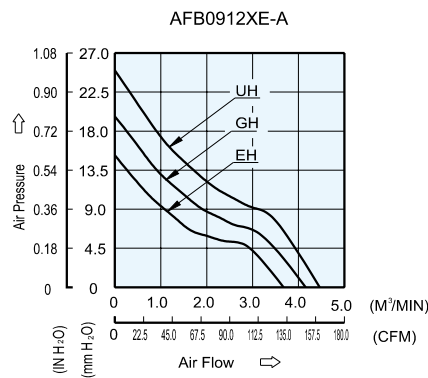

P & Q CURVE (AT RATED VOLTAGE)

MOUNTING PANEL CUTOUT

MODEL			Rated Voltage	Operating Voltage Range	Input Current	Input Power	Speed	Maximum Air Flow		Maximum Air Pressure		Noise
PART NO.	REV.	FUNCTION	VDC	VDC	Amp	Watt	R.P.M.	m³ /min	CFM	mmH₂O	IN H₂O	dB-A
AFB0912EHE	-A	-R00 / -F00	12	7.0 to 13.8	1.40	16.80	4800	3.605	127.31	16.13	0.635	56.0
AFB0912GHE	-A	-R00 / -F00	12	7.0 to 13.8	1.85	22.20	5400	4.074	143.87	20.37	0.802	60.0
AFB0912UHE	-A	-R00 / -F00	12	7.0 to 13.2	2.50	30.00	6000	4.537	160.22	25.45	1.002	63.0

* Function type is optional.
* The max. air flow and the speed are measured in free air ; max. air pressure is measured at zero air flow.
* Noise is measured in anechoic chamber in free air, one meter from intake side.
* All readings are typical values at rated voltage.
* Specifications are subject to change without notice.