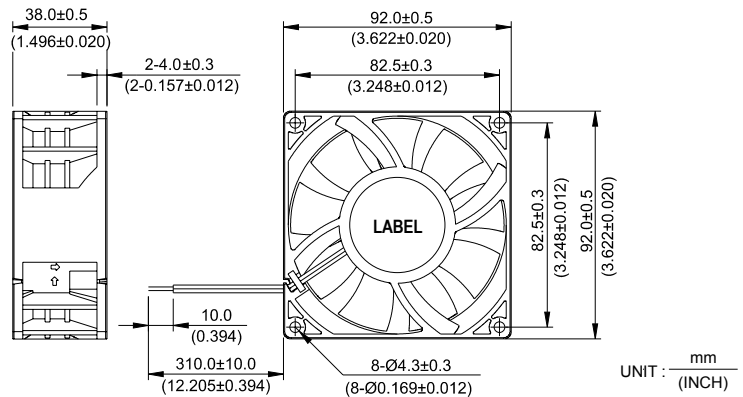

# AFB 92 x 92 x 38 MM SERIES

## DIMENSIONS DRAWING

- \* Bearing Type  
Ball Bearings
- \* Material  
Impeller & Frame : Plastic (UL 94V-0)
- \* Lead Wires :  
UL 1007 AWG #24 OR Equivalent  
Red Wire Positive(+)  
Black Wire Negative(-)
- \* Weight : 245g (8.64 oz)