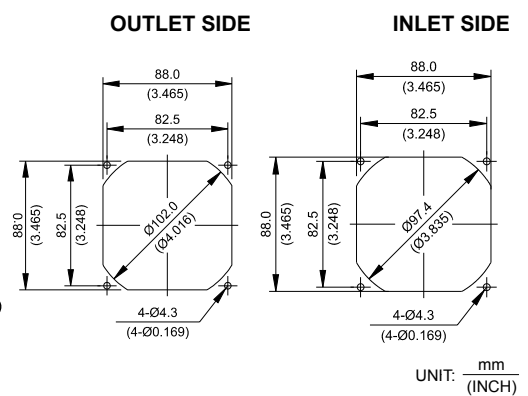

P & Q CURVE (AT RATED VOLTAGE)

MOUNTING PANEL CUTOUT

MODEL			Rated Voltage	Operating Voltage Range	Input Current	Input Power	Speed	Maximum Air Flow		Maximum Air Pressure		Noise
PART NO.	REV.	FUNCTION	VDC	VDC	Amp	Watt	R.P.M.	m³ /min	CFM	mmH₂O	IN H₂O	dB-A
AFB0912EHE	-A	-R00 / -F00	12	7.0 to 13.8	1.40	16.80	4800	3.605	127.31	16.13	0.635	56.0
AFB0912GHE	-A	-R00 / -F00	12	7.0 to 13.8	1.85	22.20	5400	4.074	143.87	20.37	0.802	60.0
AFB0912UHE	-A	-R00 / -F00	12	7.0 to 13.2	2.50	30.00	6000	4.537	160.22	25.45	1.002	63.0

* Function type is optional.
* The max. air flow and the speed are measured in free air ; max. air pressure is measured at zero air flow.
* Noise is measured in anechoic chamber in free air, one meter from intake side.
* All readings are typical values at rated voltage.
* Specifications are subject to change without notice.