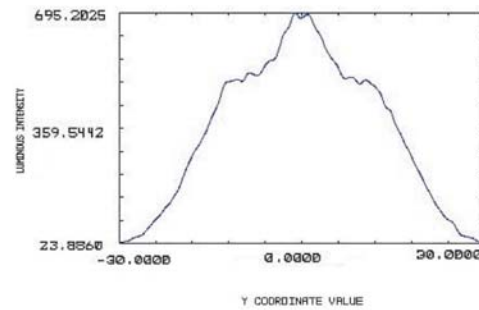

### PHOTOMETRIC DATA

Spot Lens

Typical half-angle divergence 5°  
when using LUXEON I Cool White

Medium Lens

Typical half-angle divergence 15°  
when using LUXEON I Cool White

Wide Lens

Typical half-angle divergence 25°  
when using LUXEON I Cool White