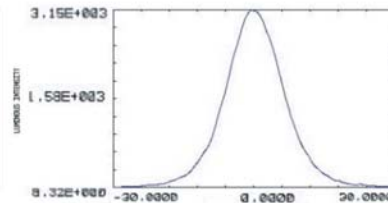

Vertical

Typ. half-angle divergence
5° X 20° LUXEON I Cool White

Dialight reserves the right to make changes at any time in order to supply the best product possible.

The most current version of this document will always be available at:

www.dialight.com/Assets/Brochures_And_Catalogs/Illumination/MDEXLUMLUX.pdf