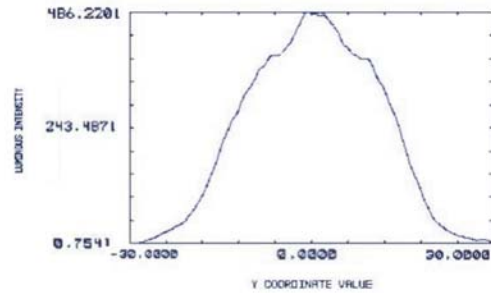

### PHOTOMETRIC DATA

Spot Lens

Typical half-angle divergence 5°  
when using LUXEON I Cool White

Medium Lens

Typical half-angle divergence 15°  
when using LUXEON I Cool White

Wide Lens

Typical half-angle divergence 25°  
when using LUXEON I Cool White