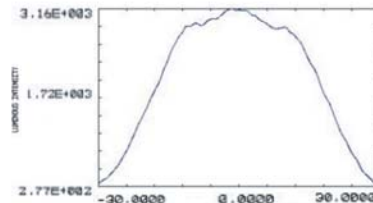

Horizontal