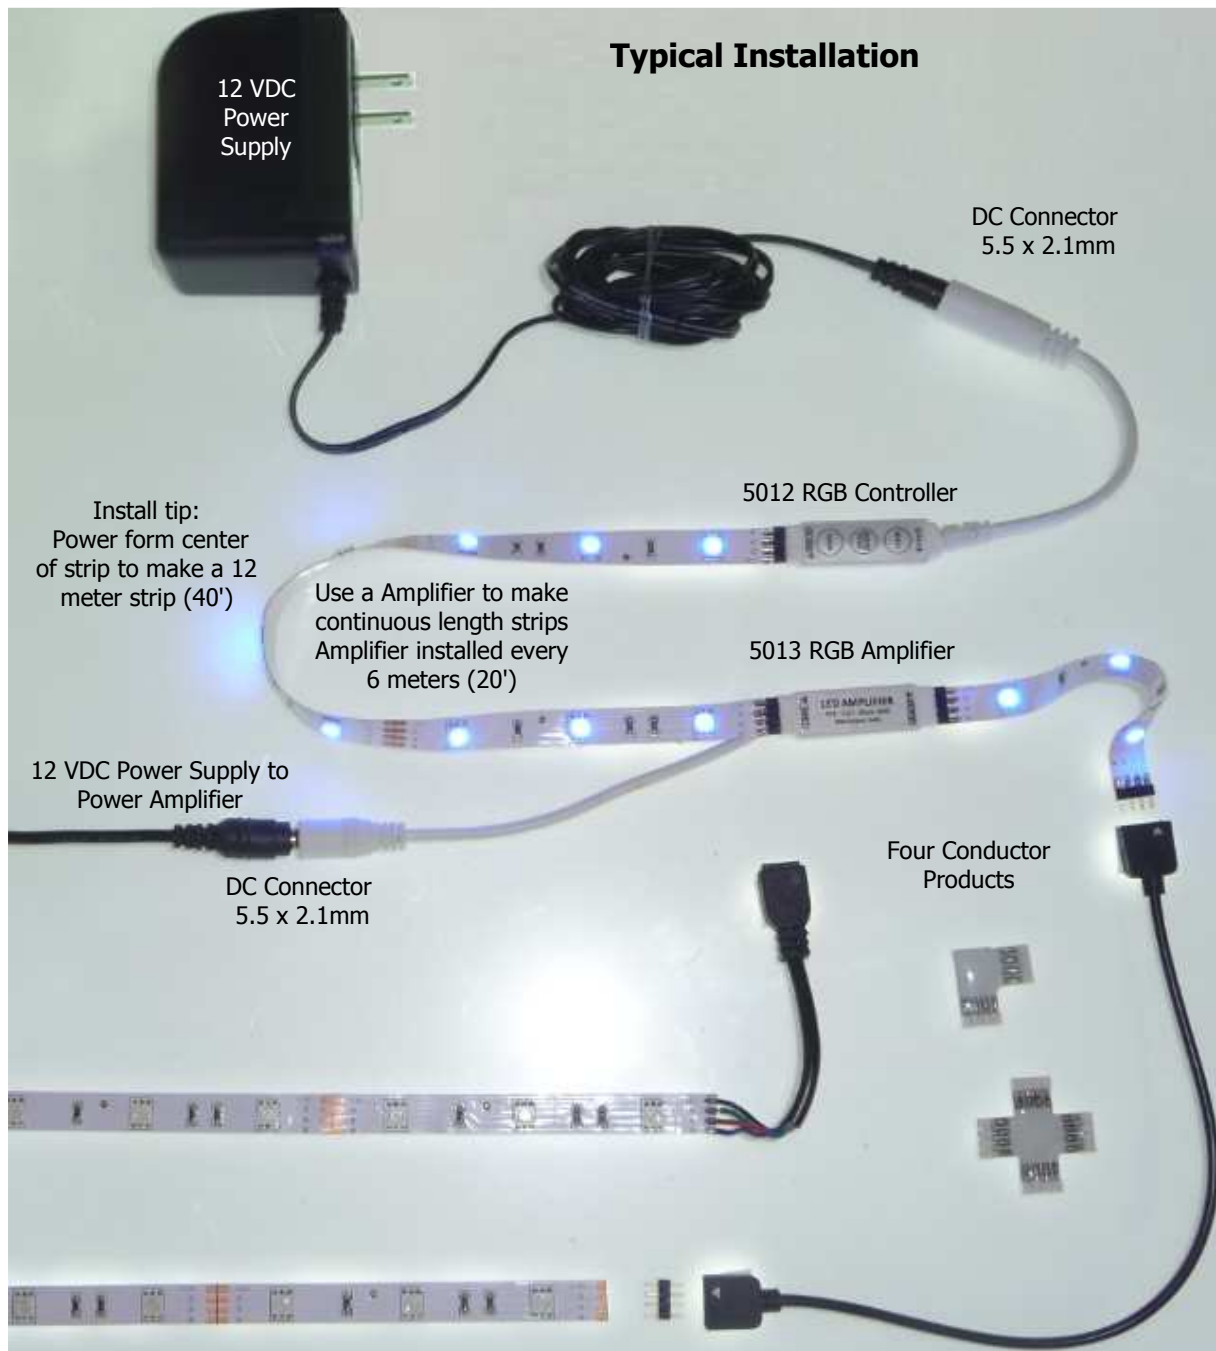

Typical Installation

Four Conductor Cable Options

Interface Connector

Solder to Flex Strip or use to connect Interconnect Cables and Controllers

5001- Bag of 100
5002- Bag of 6

Junction Blocks

5003- Right Angle Block
5004- four way angle Block

Four Conductor Interconnect Cables

5005- 20 cm 26AWG
5006- 100 cm 26AWG
5007- 250 cm 26AWG

5008- 20 cm 22AWG
5009- 100 cm 22AWG
5010- 250 cm 22AWG

Controller Cable

Solder to Flex Strip or use connect to Controller products