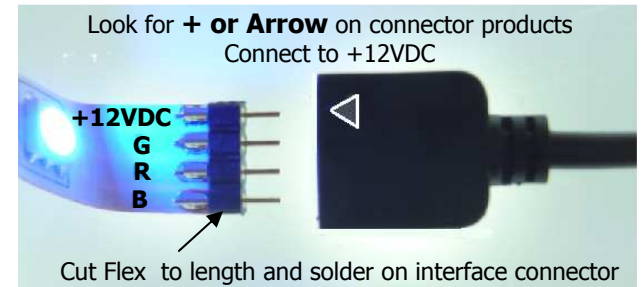

Typical Installation

Four Conductor Cable Options

Interface Connector

Solder to Flex Strip or use to connect Interconnect Cables and Controllers

5001- Bag of 100
5002- Bag of 6

Junction Blocks

5003- Right Angle Block
5004- four way angle Block

Four Conductor Interconnect Cables

5005- 20 cm 26AWG
5006- 100 cm 26AWG
5007- 250 cm 26AWG

5008- 20 cm 22AWG
5009- 100 cm 22AWG
5010- 250 cm 22AWG

Controller Cable

Solder to Flex Strip or use connect to Controller products