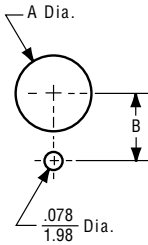

## 7/8" Diameter

## Turns Counting Dial

MODEL	2606	2607	2601
Counting Capacity, Maximum Turns	20		15
For Shaft Diameter	1/4"		1/8"
For Bushing Diameter	3/8"		1/4"
Depth: Maximum, From Face of Panel	0.900"		0.82"
Shaft Extension:	Maximum, From Face of Panel	0.781	0.672"
	Minimum, From Face of Panel	0.628"	0.469"
Bushing Extension:	Maximum, From Face of Panel		0.300"
Locking Mechanism	Positive Action with Detent		Positive Action
Weight, Nominal	0.60 oz.		
Number of Set Screws	1	2	1
Numeral Height	0.050"		
Knob Material	Black Plastic		
Dial Finish	Black Numerals on Satin Chrome		
Housing Finish	Satin Chrome		
Operating Temperature Range	-55°C to +71°C		

	2606S	2607S
Counting Capacity, Maximum Turns	15	
For Shaft Diameter	1/4"	
For Bushing Diameter	3/8"	
Depth: Maximum, From Face of Panel	0.94"	
Shaft Extension:	Maximum, From Face of Panel	0.781"
	Minimum, From Face of Panel	0.578"
Bushing Extension:	Maximum, From Face of Panel	
Locking Mechanism	Positive Action	
Weight, Nominal	0.60 oz.	
Number of Set Screws	1	2
Numeral Height	0.050"	
Knob Material	Black Plastic	
Dial Finish	Black Numerals on Satin Chrome	
Housing Finish	Satin Chrome	
Operating Temperature Range	-55°C to +71°C	

**OUTLINE DIMENSIONS (Inch/mm)**

**Nominal  
Panel Hole Dimensions**

Model	Dim. A	Dim. B
2601	$\frac{.281}{7.14}$	$\frac{.281}{7.14}$
2606,2607, 2606S&2607S	$\frac{.406}{10.3}$	$\frac{.375}{9.53}$

Specifications subject to change without notice.