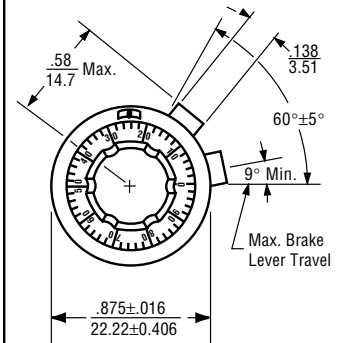

## 7/8" Diameter

## Turns Counting Dial

MODEL	2606	2607	2601
Counting Capacity, Maximum Turns	20		15
For Shaft Diameter	1/4"		1/8"
For Bushing Diameter	3/8"		1/4"
Depth: Maximum, From Face of Panel	0.900"		0.82"
Shaft Extension:	Maximum, From Face of Panel	0.781	0.672"
	Minimum, From Face of Panel	0.628"	0.469"
Bushing Extension:	Maximum, From Face of Panel		0.300"
Locking Mechanism	Positive Action with Detent		Positive Action
Weight, Nominal	0.60 oz.		
Number of Set Screws	1	2	1
Numeral Height	0.050"		
Knob Material	Black Plastic		
Dial Finish	Black Numerals on Satin Chrome		
Housing Finish	Satin Chrome		
Operating Temperature Range	-55°C to +71°C		

	2606S	2607S
Counting Capacity, Maximum Turns	15	
For Shaft Diameter	1/4"	
For Bushing Diameter	3/8"	
Depth: Maximum, From Face of Panel	0.94"	
Shaft Extension:	Maximum, From Face of Panel	0.781"
	Minimum, From Face of Panel	0.578"
Bushing Extension:	Maximum, From Face of Panel	
Locking Mechanism	Positive Action	
Weight, Nominal	0.60 oz.	
Number of Set Screws	1	2
Numeral Height	0.050"	
Knob Material	Black Plastic	
Dial Finish	Black Numerals on Satin Chrome	
Housing Finish	Satin Chrome	
Operating Temperature Range	-55°C to +71°C	

**OUTLINE DIMENSIONS (Inch/mm)**

**Nominal  
Panel Hole Dimensions**

Model	Dim. A	Dim. B
2601	$\frac{.281}{7.14}$	$\frac{.281}{7.14}$
2606,2607, 2606S&2607S	$\frac{.406}{10.3}$	$\frac{.375}{9.53}$

Specifications subject to change without notice.