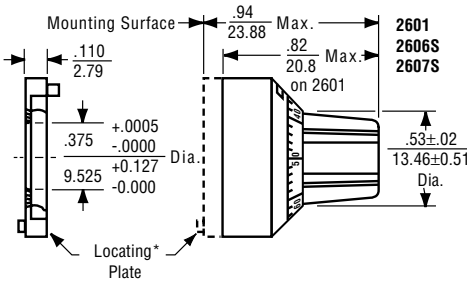

## 7/8" Diameter

## Turns Counting Dial

MODEL	2606	2607	2601
Counting Capacity, Maximum Turns	20		15
For Shaft Diameter	1/4"		1/8"
For Bushing Diameter	3/8"		1/4"
Depth: Maximum, From Face of Panel	0.900"		0.82"
Shaft Extension:	Maximum, From Face of Panel	0.781	0.672"
	Minimum, From Face of Panel	0.628"	0.469"
Bushing Extension:	Maximum, From Face of Panel		0.300"
Locking Mechanism	Positive Action with Detent		Positive Action
Weight, Nominal	0.60 oz.		
Number of Set Screws	1	2	1
Numeral Height	0.050"		
Knob Material	Black Plastic		
Dial Finish	Black Numerals on Satin Chrome		
Housing Finish	Satin Chrome		
Operating Temperature Range	-55°C to +71°C		

	2606S	2607S
Counting Capacity, Maximum Turns	15	
For Shaft Diameter	1/4"	
For Bushing Diameter	3/8"	
Depth: Maximum, From Face of Panel	0.94"	
Shaft Extension:	Maximum, From Face of Panel	0.781"
	Minimum, From Face of Panel	0.578"
Bushing Extension:	Maximum, From Face of Panel	
Locking Mechanism	Positive Action	
Weight, Nominal	0.60 oz.	
Number of Set Screws	1	2
Numeral Height	0.050"	
Knob Material	Black Plastic	
Dial Finish	Black Numerals on Satin Chrome	
Housing Finish	Satin Chrome	
Operating Temperature Range	-55°C to +71°C	

**OUTLINE DIMENSIONS (Inch/mm)**

**Nominal  
Panel Hole Dimensions**

Model	Dim. A	Dim. B
2601	$\frac{.281}{7.14}$	$\frac{.281}{7.14}$
2606,2607, 2606S&2607S	$\frac{.406}{10.3}$	$\frac{.375}{9.53}$

Specifications subject to change without notice.