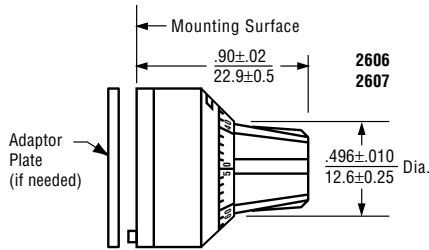

## Turns Counting Dial

MODEL	2606	2607	2601
Counting Capacity, Maximum Turns	20		15
For Shaft Diameter	1/4"		1/8"
For Bushing Diameter	3/8"		1/4"
Depth: Maximum, From Face of Panel	0.900"		0.82"
Shaft Extension:	Maximum, From Face of Panel	0.781	0.672"
	Minimum, From Face of Panel	0.628"	0.469"
Bushing Extension:	Maximum, From Face of Panel		0.300"
Locking Mechanism	Positive Action with Detent		Positive Action
Weight, Nominal	0.60 oz.		
Number of Set Screws	1	2	1
Numeral Height	0.050"		
Knob Material	Black Plastic		
Dial Finish	Black Numerals on Satin Chrome		
Housing Finish	Satin Chrome		
Operating Temperature Range	-55°C to +71°C		

	2606S	2607S
Counting Capacity, Maximum Turns	15	
For Shaft Diameter	1/4"	
For Bushing Diameter	3/8"	
Depth: Maximum, From Face of Panel	0.94"	
Shaft Extension:	Maximum, From Face of Panel	0.781"
	Minimum, From Face of Panel	0.578"
Bushing Extension:	Maximum, From Face of Panel	
Locking Mechanism	Positive Action	
Weight, Nominal	0.60 oz.	
Number of Set Screws	1	2
Numeral Height	0.050"	
Knob Material	Black Plastic	
Dial Finish	Black Numerals on Satin Chrome	
Housing Finish	Satin Chrome	
Operating Temperature Range	-55°C to +71°C	

**OUTLINE DIMENSIONS (Inch/mm)**

**Nominal  
Panel Hole Dimensions**

Model	Dim. A	Dim. B
2601	$\frac{.281}{7.14}$	$\frac{.281}{7.14}$
2606,2607, 2606S&2607S	$\frac{.406}{10.3}$	$\frac{.375}{9.53}$

Specifications subject to change without notice.