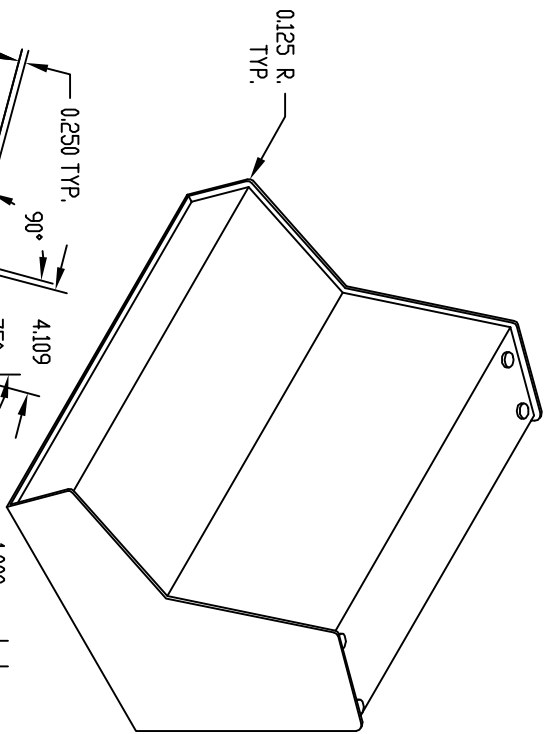

PART NAME

COMPUCAB

PART No.

SC-13101

TOP VIEW

LEFT SIDE VIEW

FRONT VIEW

BOTTOM VIEW

SECTION "A-A"

REAR VIEW

MATERIAL:

BASE _____ 0090 THK. ALUMINUM
 COVER & BACK PANEL _____ 0050 THK. ALUMINUM

FINISH:

BASE _____ BLACK TEXTURED
 COVER & BACK PANEL _____ WHITE (PREPAINTED)
 FEET _____ BLACK

ASSEMBLED WITH TEN (10) #6-32 x 3/8 LG. SCREWS,
 SUPPLIED WITH FOUR (4) SELF-ADHESIVE FEET.

AMEYA360

Components Supply Platform

Authorized Distribution Brand :

Website :

Welcome to visit www.ameya360.com

Contact Us :