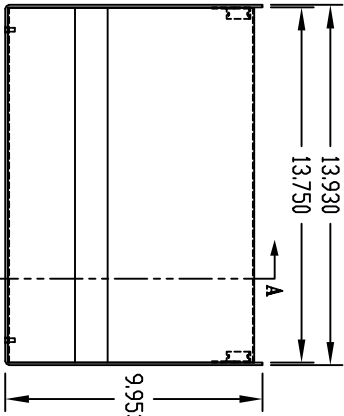

PART NAME

COMPUCAB

PART No.

SC-13101

TOP VIEW

LEFT SIDE VIEW

FRONT VIEW

BOTTOM VIEW

ASSEMBLED WITH TEN (10) #6-32 x 3/8 LG. SCREWS,
 SUPPLIED WITH FOUR (4) SELF-ADHESIVE FEET.

AMEYA360

Components Supply Platform

Authorized Distribution Brand :

Website :

Welcome to visit www.ameya360.com

Contact Us :