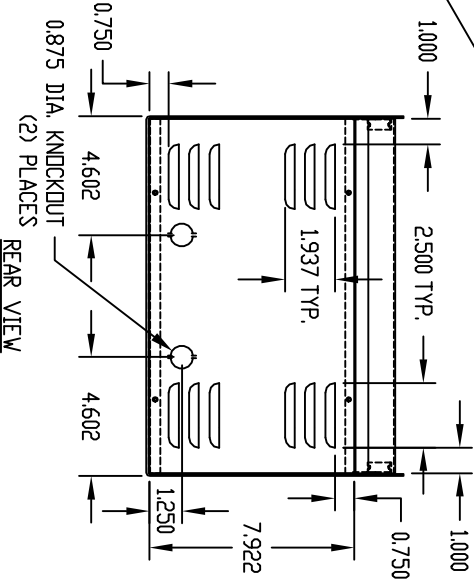

PART NAME

COMPUCAB

PART No.

SC-13101

TOP VIEW

LEFT SIDE VIEW

FRONT VIEW

BOTTOM VIEW

SECTION "A-A"

REAR VIEW

MATERIAL:

BASE _____ 0090 THK. ALUMINUM
 COVER & BACK PANEL _____ 0050 THK. ALUMINUM

FINISH:

BASE _____ BLACK TEXTURED
 COVER & BACK PANEL _____ WHITE (PREPAINTED)
 FEET _____ BLACK

ASSEMBLED WITH TEN (10) #6-32 x 3/8 LG. SCREWS,
 SUPPLIED WITH FOUR (4) SELF-ADHESIVE FEET.

AMEYA360

Components Supply Platform

Authorized Distribution Brand :

Website :

Welcome to visit www.ameya360.com

Contact Us :