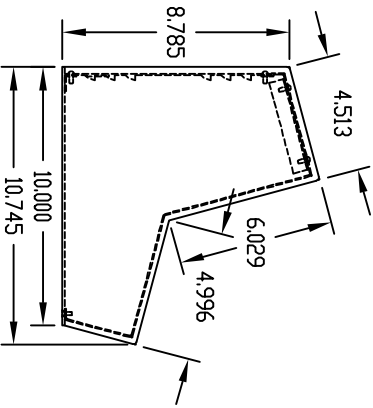

PART NAME

COMPUCAB

PART No.

SC-13101

TOP VIEW

LEFT SIDE VIEW

FRONT VIEW

BOTTOM VIEW

SECTION "A-A"

REAR VIEW

MATERIAL:

BASE _____ 0090 THK. ALUMINUM
 COVER & BACK PANEL _____ 0050 THK. ALUMINUM

FINISH:

BASE _____ BLACK TEXTURED
 COVER & BACK PANEL _____ WHITE (PREPAINTED)
 FEET _____ BLACK

ASSEMBLED WITH TEN (10) #6-32 x 3/8 LG. SCREWS,
 SUPPLIED WITH FOUR (4) SELF-ADHESIVE FEET.

AMEYA360

Components Supply Platform

Authorized Distribution Brand :

Website :

Welcome to visit www.ameya360.com

Contact Us :