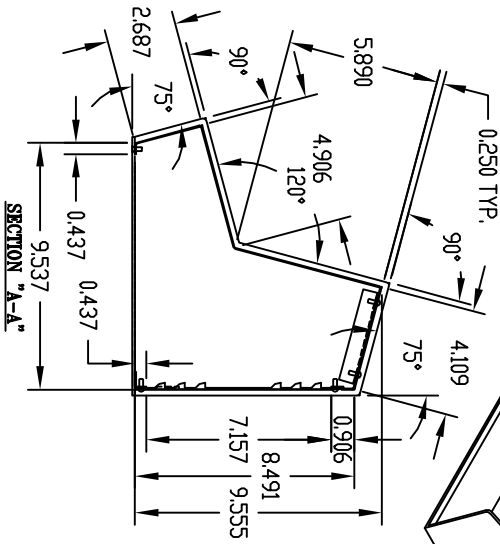

PART NAME

COMPUCAB

PART No.

SC-13101

TOP VIEW

LEFT SIDE VIEW

FRONT VIEW

BOTTOM VIEW

SECTION "A-A"

REAR VIEW

MATERIAL:

BASE _____ 0090 THK. ALUMINUM
 COVER & BACK PANEL _____ 0050 THK. ALUMINUM

FINISH:

BASE _____ BLACK TEXTURED
 COVER & BACK PANEL _____ WHITE (PREPAINTED)
 FEET _____ BLACK

ASSEMBLED WITH TEN (10) #6-32 x 3/8 LG. SCREWS,
 SUPPLIED WITH FOUR (4) SELF-ADHESIVE FEET.

AMEYA360

Components Supply Platform

Authorized Distribution Brand :

Website :

Welcome to visit www.ameya360.com

Contact Us :