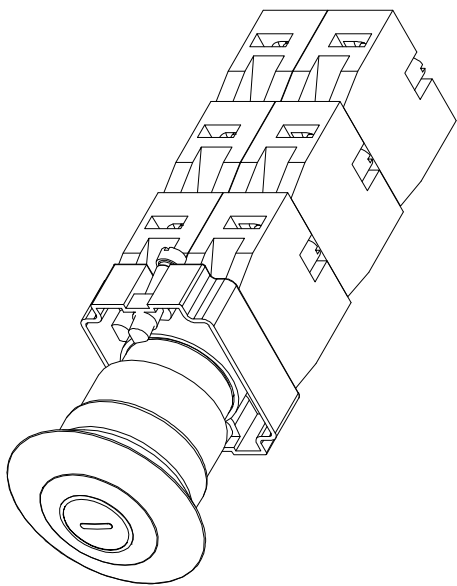

REVISIONS FOR DWG # 1PB-2AMPPx

REV	CH. NO.	DESCRIPTION	DATE	REVISED BY
-	-	ORIGINAL DESIGN	09/17/07	Phil E.

ITEM	DESCRIPTION	CAT. NO.	COLOR	MIN. QTY.	MAX. QTY.
1	Mushroom Push-Pull Operator (comes with mounting bracket 2BRK)	2AMP P1	White	1	1
		2AMP P2	Black	1	1
		2AMP P3	Green	1	1
		2AMP P4	Red	1	1
		2AMP P6	Blue	1	1
2AMP P8	Yellow	1	1		
2	Mounting Bracket	2BRK	-	1	1
3	Mounting Bracket Screws	Incl. in 2BRK	-	2	2
4	Panel	S1	Green	1	6
		S2	Red	1	6
5	Switch Contacts	S3	Green/Gray	1	6
		S4	Red/Gray	1	6

This Drawing is the property of

Attech Corp.

35 Royal Road
Flemington NJ 08822-6000
(908) 806-9400 • Fax (908) 806-9490

M-H-R-C

- UNLESS OTHERWISE SPECIFIED
- ALL DIMENSIONS ARE IN MILLIMETERS
- THIRD ANGLE PROJECTION