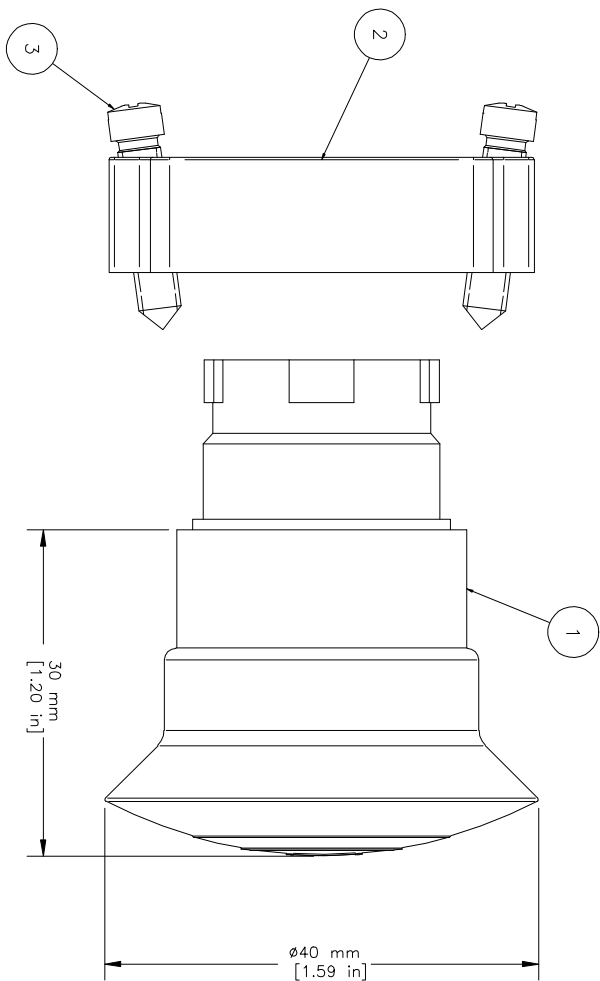

REVISIONS FOR DWG # 1PB-2AMPPx

REV	CH. NO.	DESCRIPTION	DATE	REVISED BY
-	-	ORIGINAL DESIGN	09/17/07	Phil E.

ITEM	DESCRIPTION	CAT. NO.	COLOR	MIN. QTY.	MAX. QTY.
1	Mushroom Push-Pull Operator (comes with mounting bracket 2BRK)	2AMP P1	White	1	1
		2AMP P2	Black	1	1
		2AMP P3	Green	1	1
		2AMP P4	Red	1	1
		2AMP P6	Blue	1	1
2AMP P8	Yellow	1	1		
2	Mounting Bracket	2BRK	-	1	1
3	Mounting Bracket Screws	Incl. in 2BRK	-	2	2
4	Panel	S1	Green	1	6
		S2	Red	1	6
5	Switch Contacts	S3	Green/Gray	1	6
		S4	Red/Gray	1	6

TITLE: 22mm Non-Illuminated Mushroom Push-Pull

Metal Operators 2AMPPx (x=color)

DRAWN BY:	09/17/07	DRAWING NO.:	1PB-2AMPPx	REV.:	-
Checked By:	09/17/07	SCALE:	-	SHEET:	1 OF 1
Released By:	09/17/07				

AMEYA360