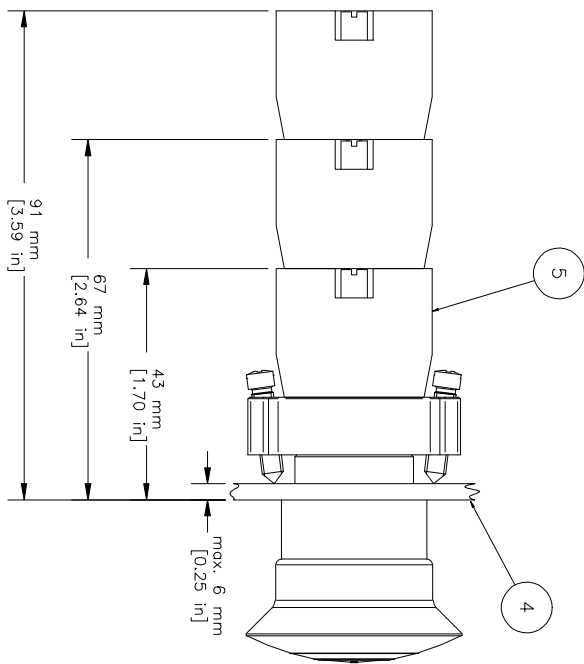

REVISIONS FOR DWG # 1PB-2AMPPx

REV	CH. NO.	DESCRIPTION	DATE	REVISED BY
-	-	ORIGINAL DESIGN	09/17/07	Phil E.

ITEM	DESCRIPTION	CAT. NO.	COLOR	MIN. QTY.	MAX. QTY.
1	Mushroom Push-Pull Operator (comes with mounting bracket 2BRK)	2AMP P1	White	1	1
		2AMP P2	Black	1	1
		2AMP P3	Green	1	1
		2AMP P4	Red	1	1
		2AMP P6	Blue	1	1
2AMP P8	Yellow	1	1		
2	Mounting Bracket	2BRK	-	1	1
3	Mounting Bracket Screws	Incl. in 2BRK	-	2	2
4	Panel	S1	Green	1	6
		S2	Red	1	6
5	Switch Contacts	S3	Green/Gray	1	6
		S4	Red/Gray	1	6

This Drawing is the property of

Attech Corp.

35 Royal Road
Flemington NJ 08822-6000
(908) 806-9400 • Fax (908) 806-9490

M-H-R-C

- UNLESS OTHERWISE SPECIFIED
- ALL DIMENSIONS ARE IN MILLIMETERS
- THIRD ANGLE PROJECTION

TITLE: 22mm Non-Illuminated Mushroom Push-Pull

Metal Operators 2AMPPx (x=color)

DRAWN BY:	09/17/07	DRAWING NO.:	1PB-2AMPPx	REV.:	-
Checked By:	09/17/07	SCALE:	-	SHEET:	1 OF 1
Released By:	09/17/07				

AMEYA360