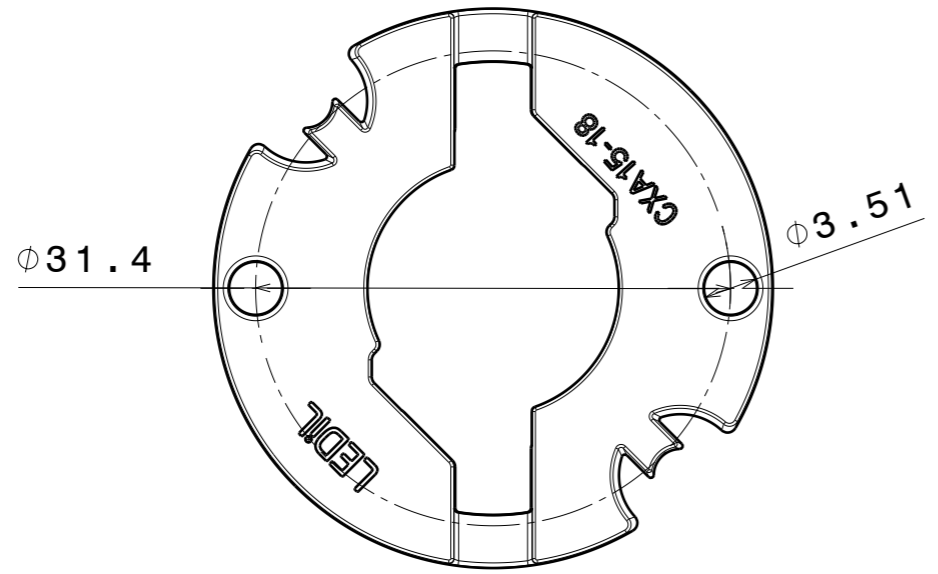

H G F E D C B A

4

Bottom view

Isometric view

3

Front view

Rear view

2

2

1

1

INDEX	PART NO	DESCRIPTION	MATERIAL	COLOUR
1	C14305	STELLA-CLAMP-CXA15-18	PC	black

Tolerances if not otherwise shown
 According to DIN ISO 2768-1
 Linear measures: class C
 According to DIN ISO 2768-2
 Form and position: class L

SIZE	PART NUMBER			
A3	C14305			

SCALE	2:1	WEIGHT	1,18g	SHEET	1/1
-------	-----	--------	-------	-------	-----

H G B A

Authorized Distribution Brand :

Website :

Welcome to visit www.ameya360.com

Contact Us :