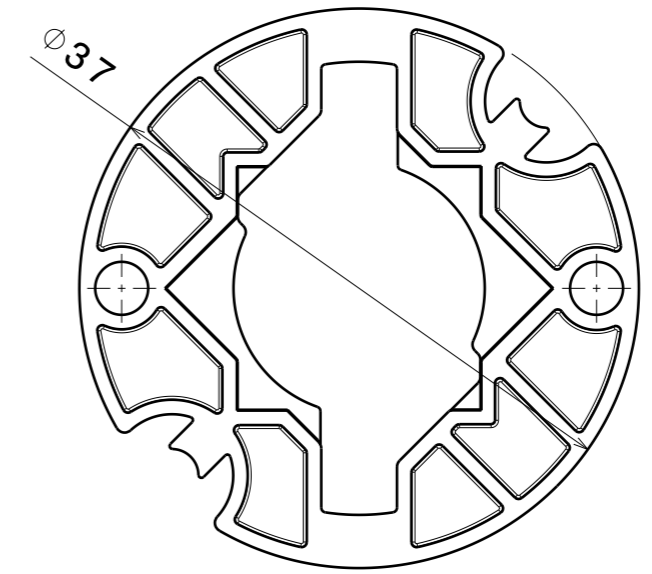

H G F E D C B A

4

Bottom view

Isometric view

3

Front view

Rear view

2

2

1

1

INDEX	PART NO	DESCRIPTION	MATERIAL	COLOUR
1	C14305	STELLA-CLAMP-CXA15-18	PC	black

Tolerances if not otherwise shown
 According to DIN ISO 2768-1
 Linear measures: class C
 According to DIN ISO 2768-2
 Form and position: class L

SIZE	PART NUMBER			
A3	C14305			

SCALE	2:1	WEIGHT	1,18g	SHEET	1/1
-------	-----	--------	-------	-------	-----

H G B A

Authorized Distribution Brand :

Website :

Welcome to visit www.ameya360.com

Contact Us :