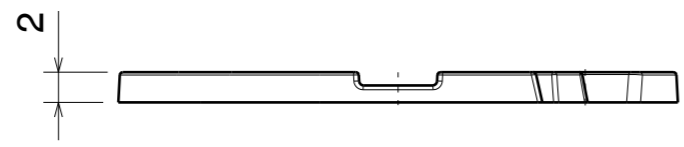

H G F E D C B A

4

Bottom view

Isometric view

3

Front view

Rear view

2

2

1

1

INDEX	PART NO	DESCRIPTION	MATERIAL	COLOUR
1	C14305	STELLA-CLAMP-CXA15-18	PC	black

Tolerances if not otherwise shown
 According to DIN ISO 2768-1
 Linear measures: class C
 According to DIN ISO 2768-2
 Form and position: class L