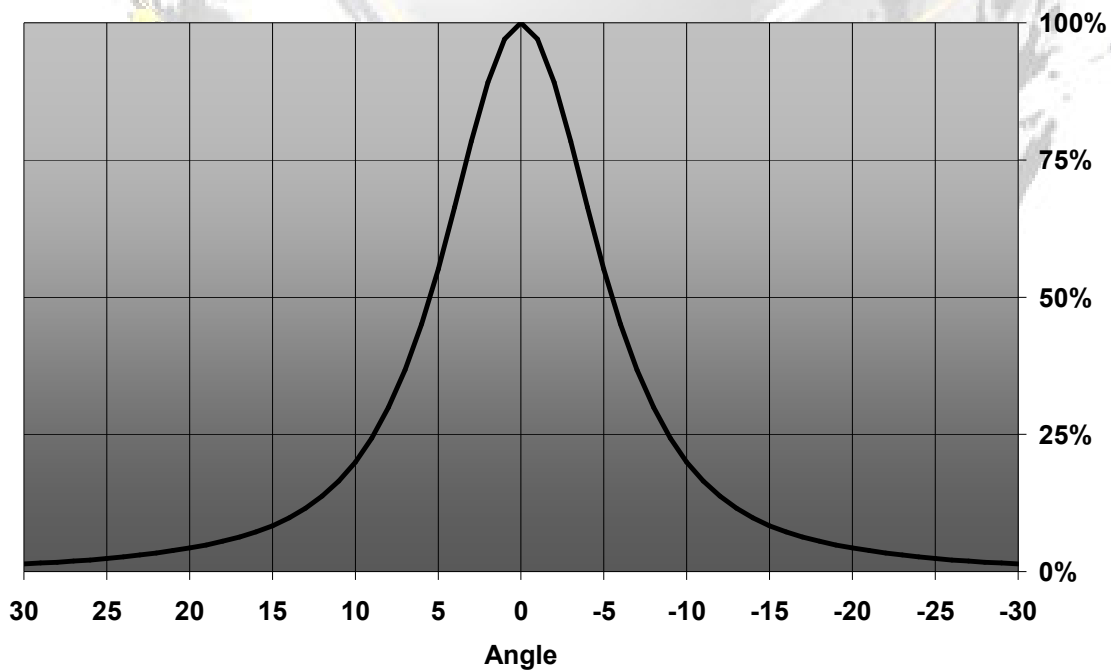

Relative Intensity LN1-SS

© Ledil Oy – PRELIMINARY - Subject to change without prior notice