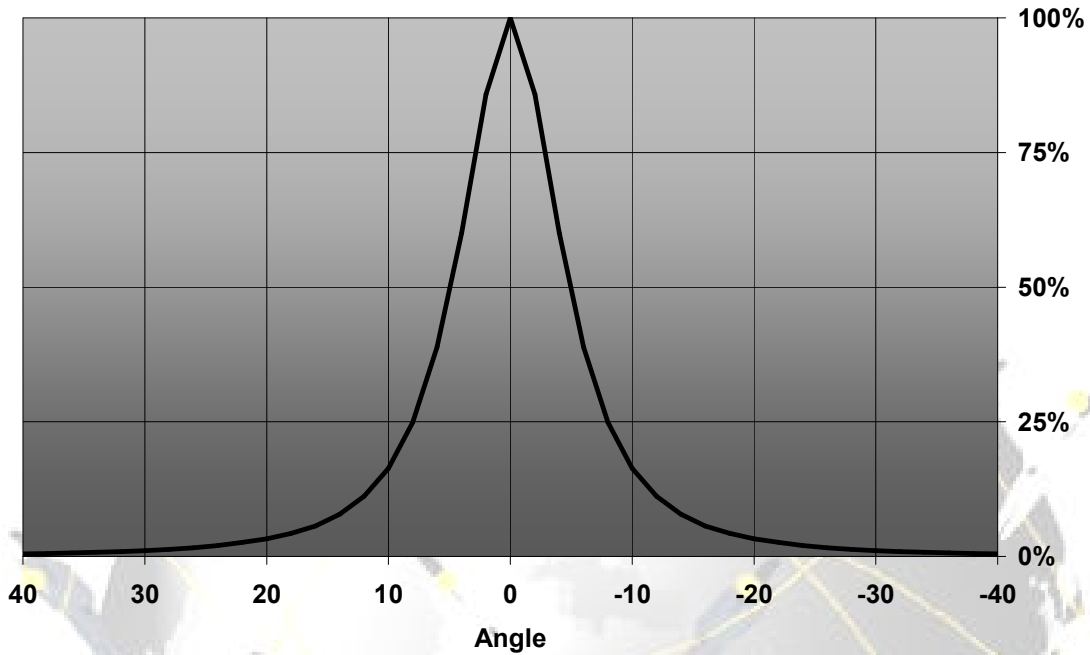

## LN1 LENSES FOR NICHIA 107 LEDs

- Specially designed for Nichia 107 series of LEDs.
- Special care taken to make a uniform white or warm white illumination. Lenses work well with other colors, too.
- Lens material optical grade PMMA. Allows use of high current and temperature conditions
- Best available optical efficiency, more than 90%, with an extremely good cutoff of light
- Fastening of holden to PCB with appropriate adhesive, e.c. epoxy or polyurethane based. NOTE: DO NOT USE SUPERGLUE.

## MEASUREMENT DATA

Relative Intensity LN1-D

Relative Intensity LN1-SS

© Ledil Oy – PRELIMINARY - Subject to change without prior notice

**DRAWINGS**

**COMING SOON**

**D=21.6mm (holder+lens assembled)**

---