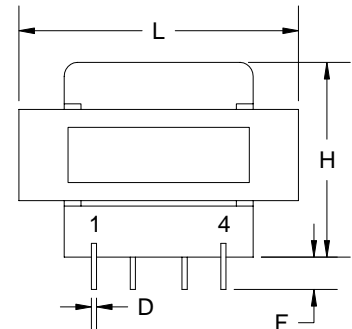

Board Layout