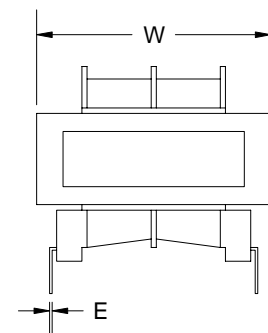

Board Layout