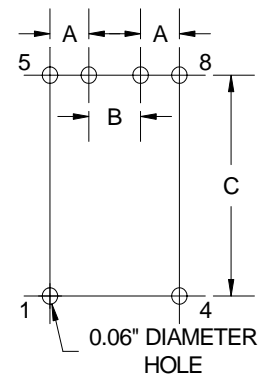

Board Layout