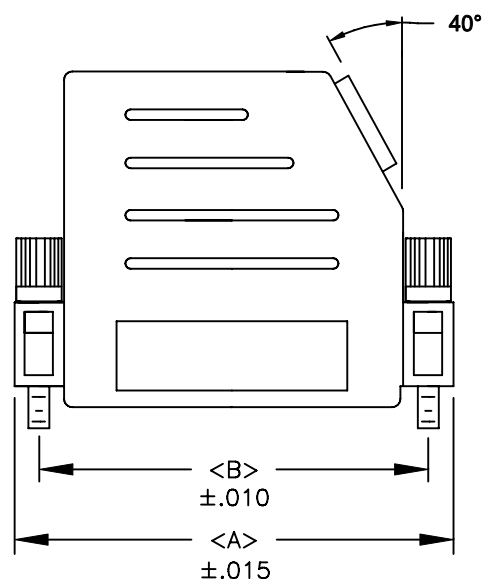

BACKSHELL KIT INCLUDES:

- (2) BACKSHELL HALVES
- (2) 4-40 THUMBSCREWS
- (2) HOUSING SCREWS
- (1) METAL STRAIN RELIEF CLAMP
- (2) STRAIN RELIEF SCREWS

974-YYY-YYYRYY1

SERIES _____
 POSITIONS _____
 009
 015
 025
 037
 050
 MATERIAL _____
 010 = PLASTIC
 020 = METALIZED PLASTIC
 COLOR: _____
 01 = BLACK
 12 = NICKEL OVER COPPER
 PUT-UPS _____
 1 = KIT