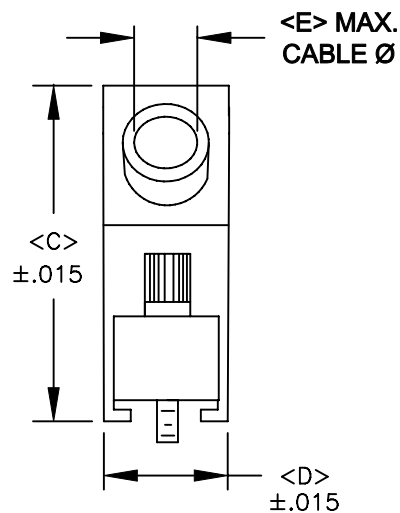

BACKSHELL KIT INCLUDES:

- (2) BACKSHELL HALVES
- (2) 4-40 THUMBSCREWS
- (2) HOUSING SCREWS
- (1) METAL STRAIN RELIEF CLAMP
- (2) STRAIN RELIEF SCREWS

974-YYY-YYYRYY1

SERIES _____
 POSITIONS _____
 009
 015
 025
 037
 050
 MATERIAL _____
 010 = PLASTIC
 020 = METALIZED PLASTIC
 COLOR: _____
 01 = BLACK
 12 = NICKEL OVER COPPER
 PUT-UPS _____
 1 = KIT

METALIZED PLASTIC:

MATERIAL: HIGH TEMPERATURE ABS
 PLATING: NICKEL OVER COPPER

PLASTIC:

MATERIAL: HIGH TEMPERATURE ABS
 COLOR: BLACK

OPERATING TEMP: -55°C TO +125°C

RoHS COMPLIANT

	THESE DRAWINGS AND SPECIFICATIONS ARE THE PROPERTY OF NorComp AND SHALL NOT BE REPRODUCED, COPIED OR USED AS THE BASIS FOR THE MANUFACTURE OR SALE OF APPARATUS WITHOUT WRITTEN PERMISSION.		DRAWN: PAM JENKINS	DATE: 7-15-05	
	<h1>NorComp</h1>			CHECKED:	DATE:
SCALE:				SHEET 1 OF 1	REV 2
DWG NO. 974-YYY-0Y0RYY1					