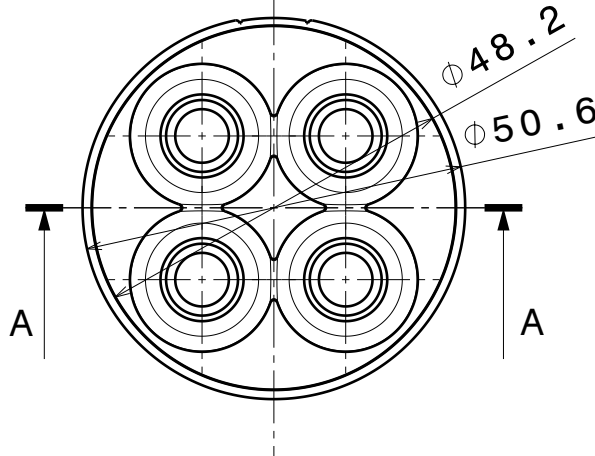

D

C

B

A

4

4

Isometric view

Bottom view

3

3

Section view A-A

2

2

Top view

INDEX	PART NO	DESCRIPTION	MATERIAL	COLOUR
1	C13226	DOROTHY-4-A	PMMA	

Tolerances if not otherwise shown
 According to DIN ISO 2768-1
 Linear measures:
 Up to 30mm class M, otherwise class C.
 According to DIN ISO 2768-2
 Form and position: class L

SIZE PART NUMBER

A4

C13226

SCALE 1:1 WEIGHT 4,3 g SHEET 1/1

D

A

1

AMEYA360