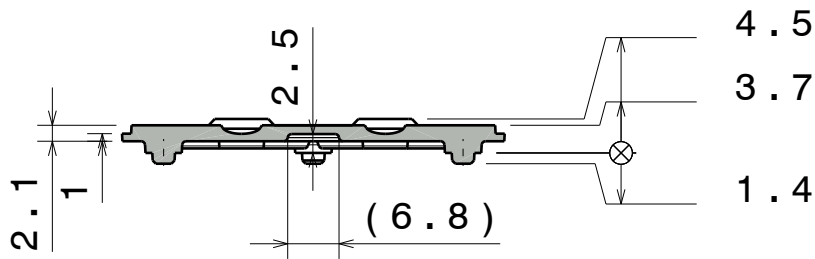

D

C

B

A

4

4

Isometric view

Bottom view

3

3

Section view A-A

2

2

Top view

INDEX	PART NO	DESCRIPTION	MATERIAL	COLOUR
1	C13226	DOROTHY-4-A	PMMA	

Tolerances if not otherwise shown
 According to DIN ISO 2768-1
 Linear measures:
 Up to 30mm class M, otherwise class C.
 According to DIN ISO 2768-2
 Form and position: class L

SIZE PART NUMBER

A4

C13226

SCALE 1:1 WEIGHT 4,3 g SHEET 1/1

D

A

1

AMEYA360