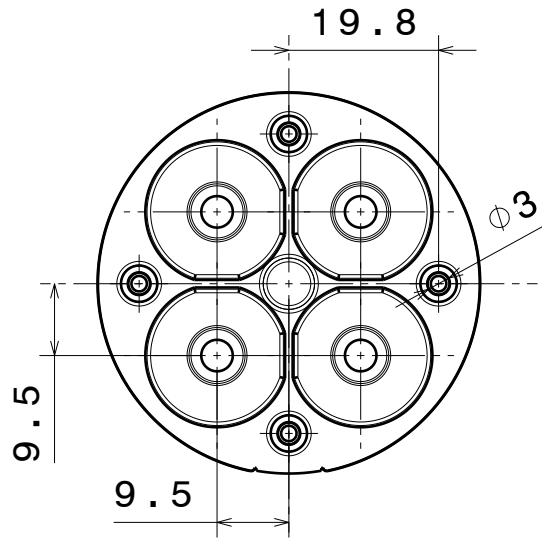

D

C

B

A

4

4

Isometric view

Bottom view

3

3

Section view A-A

2

2

Top view

INDEX	PART NO	DESCRIPTION	MATERIAL	COLOUR
1	C13226	DOROTHY-4-A	PMMA	

Tolerances if not otherwise shown
 According to DIN ISO 2768-1
 Linear measures:
 Up to 30mm class M, otherwise class C.
 According to DIN ISO 2768-2
 Form and position: class L

SIZE PART NUMBER

A4

C13226

SCALE 1:1 WEIGHT 4,3 g SHEET 1/1

D

A

1

AMEYA360