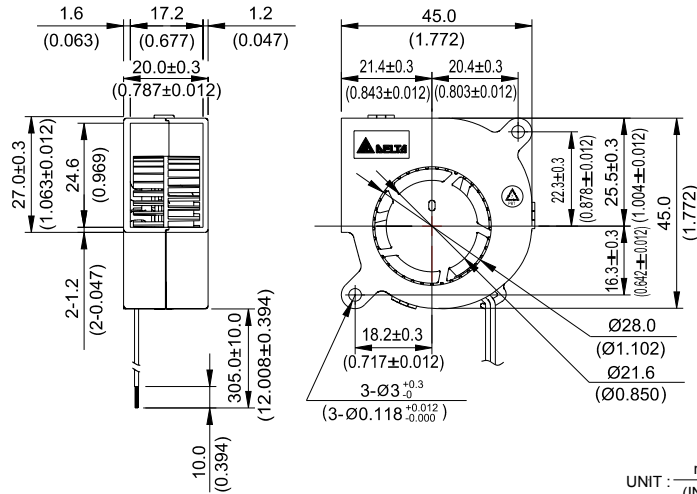

BFB 45 x 45 x 20 MM SERIES

DIMENSIONS DRAWING

UNIT : $\frac{\text{mm}}{\text{(INCH)}}$

- * Bearing Type
Ball Bearings
- * Material
Impeller & Frame : Plastic (UL 94V-0)
- * Lead Wires :
UL 1571 AWG #28 OR Equivalent
Red Wire Positive(+)
Black Wire Negative(-)
- * Weight : 17g (0.60 oz)

P & Q CURVE (AT RATED VOLTAGE)

MODEL		Rated Voltage	Operating Voltage Range	Input Current	Input Power	Speed	Maximum Air Flow		Maximum Air Pressure		Noise
PART NO.	FUNCTION	VDC	VDC	Amp	Watt	R.P.M.	m ³ /min	CFM	mmH ₂ O	IN H ₂ O	dB-A
BFB04512MD	-R00 / -F00	12	5.0 to 13.8	0.07	0.84	3300	0.120	4.24	6.83	0.269	21.0
BFB04512HD	-R00 / -F00	12	5.0 to 13.8	0.10	1.20	3800	0.139	4.91	9.29	0.366	24.5
BFB04512HHD	-R00 / -F00	12	5.0 to 13.8	0.13	1.56	4200	0.161	5.68	12.95	0.510	28.0
BFB04512VHD	-R00 / -F00	12	5.0 to 13.8	0.15	1.80	4500	0.170	6.01	14.15	0.557	30.5

* Function type is optional.
 * The max. air flow and the speed are measured in free air ; max. air pressure is measured at zero air flow.
 * Noise is measured in anechoic chamber in free air, one meter from intake side.
 * All readings are typical values at rated voltage.
 * Specifications are subject to change without notice.