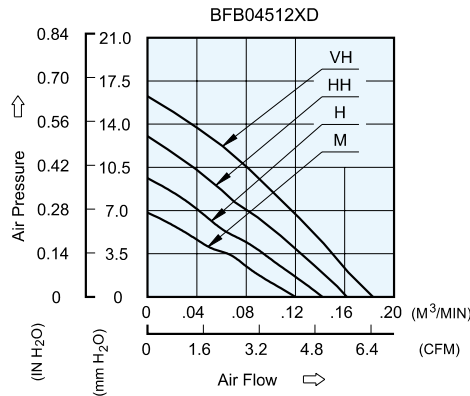

BFB 45 x 45 x 20 MM SERIES

DIMENSIONS DRAWING

UNIT : $\frac{\text{mm}}{\text{(INCH)}}$

- * Bearing Type
Ball Bearings
- * Material
Impeller & Frame : Plastic (UL 94V-0)
- * Lead Wires :
UL 1571 AWG #28 OR Equivalent
Red Wire Positive(+)
Black Wire Negative(-)
- * Weight : 17g (0.60 oz)

P & Q CURVE (AT RATED VOLTAGE)

MODEL		Rated Voltage	Operating Voltage Range	Input Current	Input Power	Speed	Maximum Air Flow		Maximum Air Pressure		Noise
PART NO.	FUNCTION	VDC	VDC	Amp	Watt	R.P.M.	m ³ /min	CFM	mmH ₂ O	IN H ₂ O	dB-A
BFB04512MD	-R00 / -F00	12	5.0 to 13.8	0.07	0.84	3300	0.120	4.24	6.83	0.269	21.0
BFB04512HD	-R00 / -F00	12	5.0 to 13.8	0.10	1.20	3800	0.139	4.91	9.29	0.366	24.5
BFB04512HHD	-R00 / -F00	12	5.0 to 13.8	0.13	1.56	4200	0.161	5.68	12.95	0.510	28.0
BFB04512VHD	-R00 / -F00	12	5.0 to 13.8	0.15	1.80	4500	0.170	6.01	14.15	0.557	30.5

* Function type is optional.
 * The max. air flow and the speed are measured in free air ; max. air pressure is measured at zero air flow.
 * Noise is measured in anechoic chamber in free air, one meter from intake side.
 * All readings are typical values at rated voltage.
 * Specifications are subject to change without notice.