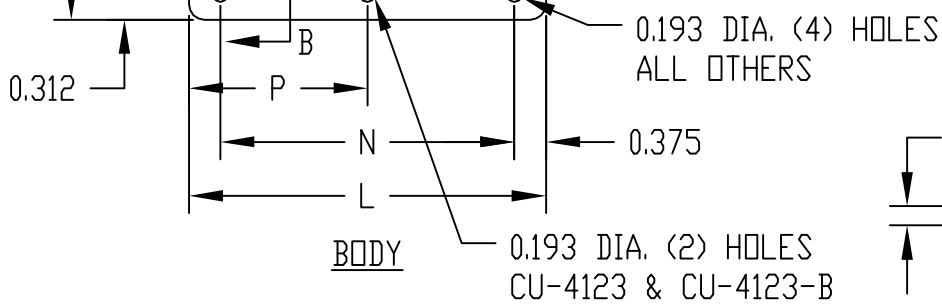

PART NAME	ECONOBOXES	PART No.	CU-123 TO CU-347 & CU-123-G TO CU-347-G CU-4123 TO CU-4347 & CU-4123-B TO CU-4347-B	REV. DATE	8-19-09
-----------	------------	----------	--	-----------	---------

COVER

BODY

ALL EXTERNAL ROUNDS 0.125 RADIUS

ALL BOXES ASSEMBLED WITH #6-32 FLAT HD. SCREWS

PART NO. CU-4123 THRU CU-4347
AND CU-4123-B THRU CU-4347-B
ARE SUPPLIED WITH A WELDED ON
MOUNTING BRACKET ONLY.

* ASSEMBLED HEIGHT

PART NO.	PART NO.	A	B	* C	D	E	F	G	H	J	K	L	M	N	P
CU-123	CU-123-G	3.625	1.500	1.218	1.062	3.250	1.125	---	0.062	0.062	---	---	---	---	---
CU-124	CU-124-G	4.375	2.375	1.218	1.062	4.000	2.000	---	0.062	0.078	---	---	---	---	---
CU-234	CU-234-G	4.688	3.688	2.218	2.062	4.312	3.312	---	0.094	0.078	---	---	---	---	---
CU-247	CU-247-G	7.390	4.703	2.218	2.062	7.000	4.312	3.500	0.094	0.078	---	---	---	---	---
CU-347	CU-347-G	7.390	4.703	3.218	3.062	7.000	4.312	3.500	0.094	0.078	---	---	---	---	---
CU-4123	CU-4123-B	3.625	1.500	1.218	1.062	3.250	1.125	---	0.062	0.062	4.874	1.250	4.250	0.500	0.625
CU-4124	CU-4124-B	4.375	2.375	1.218	1.062	4.000	2.000	---	0.062	0.078	5.624	2.000	5.000	1.250	---
CU-4234	CU-4234-B	4.688	3.688	2.218	2.062	4.312	3.312	---	0.094	0.078	5.874	3.312	5.250	2.562	---
CU-4247	CU-4247-B	7.390	4.703	2.218	2.062	7.000	4.312	3.500	0.094	0.078	8.624	4.250	8.000	3.500	---
CU-4347	CU-4347-B	7.390	4.703	3.218	3.062	7.000	4.312	3.500	0.094	0.078	8.500	4.250	7.876	3.500	---