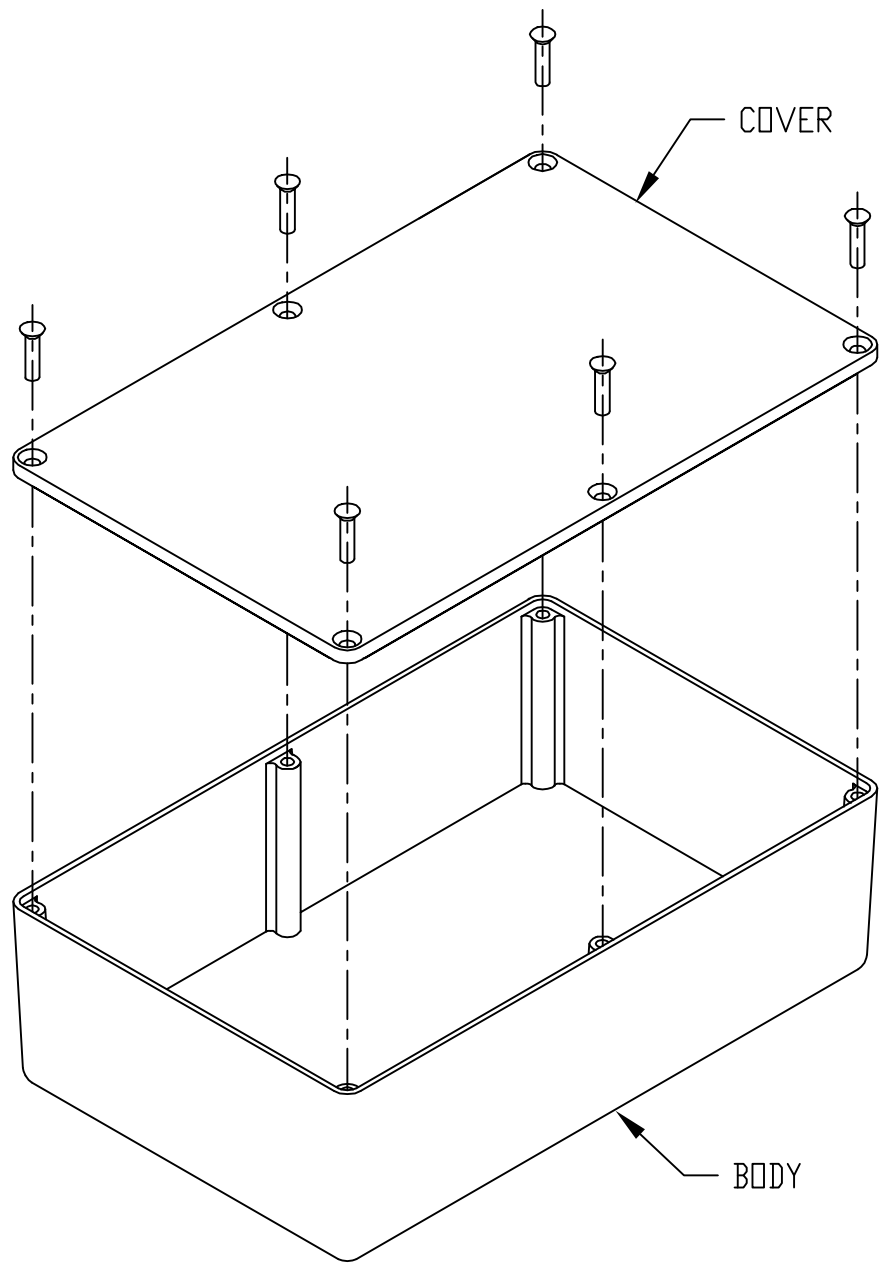

PART NAME	ECONOBOXES	PART No.	CU-123 TO CU-347 & CU-123-G TO CU-347-G CU-4123 TO CU-4347 & CU-4123-B TO CU-4347-B	REV. DATE	8-19-09
-----------	------------	----------	--	-----------	---------

COVER

BODY

ALL EXTERNAL ROUNDS 0.125 RADIUS

ALL BOXES ASSEMBLED WITH #6-32 FLAT HD. SCREWS

PART NO. CU-4123 THRU CU-4347
AND CU-4123-B THRU CU-4347-B
ARE SUPPLIED WITH A WELDED ON
MOUNTING BRACKET ONLY.

* ASSEMBLED HEIGHT