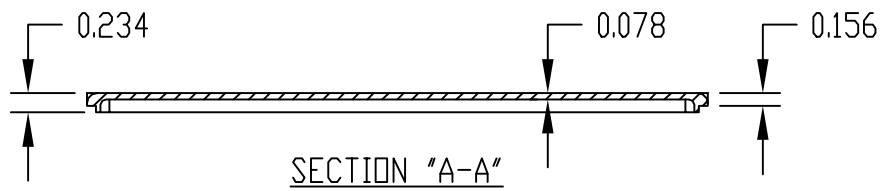

ALL EXTERNAL ROUNDS 0.125 RADIUS

ALL BOXES ASSEMBLED WITH #6-32 FLAT HD. SCREWS

PART NO. CU-4123 THRU CU-4347
AND CU-4123-B THRU CU-4347-B
ARE SUPPLIED WITH A WELDED ON
MOUNTING BRACKET ONLY.

* ASSEMBLED HEIGHT

PART NO.	PART NO.	A	B	* C	D	E	F	G	H	J	K	L	M	N	P
CU-123	CU-123-G	3.625	1.500	1.218	1.062	3.250	1.125	---	0.062	0.062	---	---	---	---	---
CU-124	CU-124-G	4.375	2.375	1.218	1.062	4.000	2.000	---	0.062	0.078	---	---	---	---	---
CU-234	CU-234-G	4.688	3.688	2.218	2.062	4.312	3.312	---	0.094	0.078	---	---	---	---	---
CU-247	CU-247-G	7.390	4.703	2.218	2.062	7.000	4.312	3.500	0.094	0.078	---	---	---	---	---
CU-347	CU-347-G	7.390	4.703	3.218	3.062	7.000	4.312	3.500	0.094	0.078	---	---	---	---	---
CU-4123	CU-4123-B	3.625	1.500	1.218	1.062	3.250	1.125	---	0.062	0.062	4.874	1.250	4.250	0.500	0.625
CU-4124	CU-4124-B	4.375	2.375	1.218	1.062	4.000	2.000	---	0.062	0.078	5.624	2.000	5.000	1.250	---
CU-4234	CU-4234-B	4.688	3.688	2.218	2.062	4.312	3.312	---	0.094	0.078	5.874	3.312	5.250	2.562	---
CU-4247	CU-4247-B	7.390	4.703	2.218	2.062	7.000	4.312	3.500	0.094	0.078	8.624	4.250	8.000	3.500	---
CU-4347	CU-4347-B	7.390	4.703	3.218	3.062	7.000	4.312	3.500	0.094	0.078	8.500	4.250	7.876	3.500	---