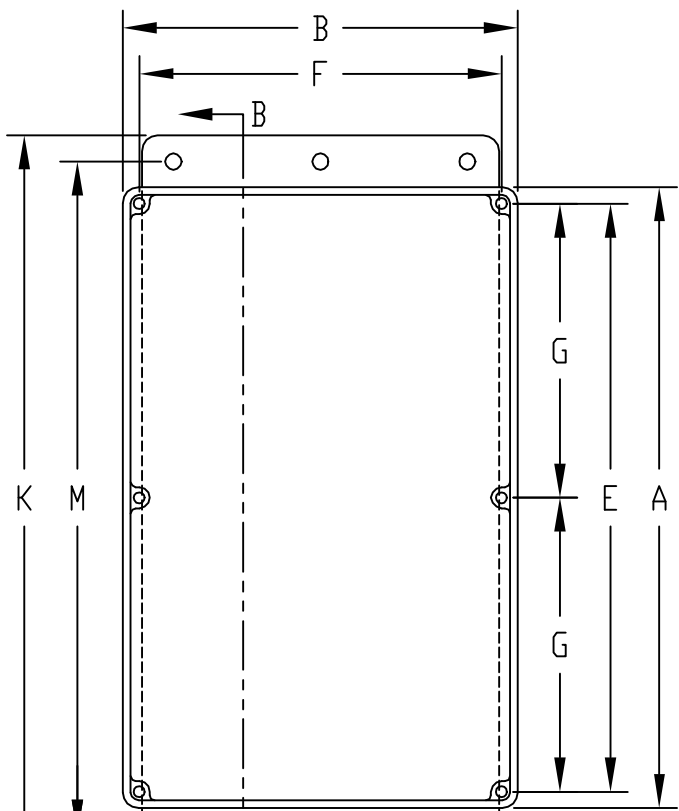

PART NAME	ECONOBOXES	PART No.	CU-123 TO CU-347 & CU-123-G TO CU-347-G CU-4123 TO CU-4347 & CU-4123-B TO CU-4347-B	REV. DATE	8-19-09
-----------	------------	----------	--	-----------	---------

COVER

BODY

ALL EXTERNAL ROUNDS 0.125 RADIUS

ALL BOXES ASSEMBLED WITH #6-32 FLAT HD. SCREWS

PART NO. CU-4123 THRU CU-4347
AND CU-4123-B THRU CU-4347-B
ARE SUPPLIED WITH A WELDED ON
MOUNTING BRACKET ONLY.

* ASSEMBLED HEIGHT

PART NO.	PART NO.	A	B	* C	D	E	F	G	H	J	K	L	M	N	P
CU-123	CU-123-G	3.625	1.500	1.218	1.062	3.250	1.125	---	0.062	0.062	---	---	---	---	---
CU-124	CU-124-G	4.375	2.375	1.218	1.062	4.000	2.000	---	0.062	0.078	---	---	---	---	---
CU-234	CU-234-G	4.688	3.688	2.218	2.062	4.312	3.312	---	0.094	0.078	---	---	---	---	---
CU-247	CU-247-G	7.390	4.703	2.218	2.062	7.000	4.312	3.500	0.094	0.078	---	---	---	---	---
CU-347	CU-347-G	7.390	4.703	3.218	3.062	7.000	4.312	3.500	0.094	0.078	---	---	---	---	---
CU-4123	CU-4123-B	3.625	1.500	1.218	1.062	3.250	1.125	---	0.062	0.062	4.874	1.250	4.250	0.500	0.625
CU-4124	CU-4124-B	4.375	2.375	1.218	1.062	4.000	2.000	---	0.062	0.078	5.624	2.000	5.000	1.250	---
CU-4234	CU-4234-B	4.688	3.688	2.218	2.062	4.312	3.312	---	0.094	0.078	5.874	3.312	5.250	2.562	---
CU-4247	CU-4247-B	7.390	4.703	2.218	2.062	7.000	4.312	3.500	0.094	0.078	8.624	4.250	8.000	3.500	---
CU-4347	CU-4347-B	7.390	4.703	3.218	3.062	7.000	4.312	3.500	0.094	0.078	8.500	4.250	7.876	3.500	---