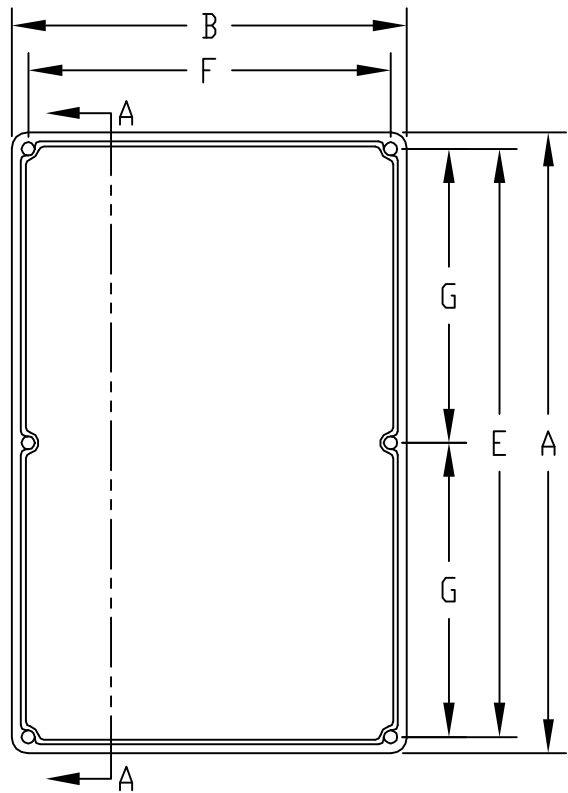

PART NAME	ECONOBOXES	PART No.	CU-123 TO CU-347 & CU-123-G TO CU-347-G CU-4123 TO CU-4347 & CU-4123-B TO CU-4347-B	REV. DATE	8-19-09
-----------	------------	----------	--	-----------	---------

COVER

BODY

ALL EXTERNAL ROUNDS 0.125 RADIUS

ALL BOXES ASSEMBLED WITH #6-32 FLAT HD. SCREWS

PART NO. CU-4123 THRU CU-4347
AND CU-4123-B THRU CU-4347-B
ARE SUPPLIED WITH A WELDED ON
MOUNTING BRACKET ONLY.

* ASSEMBLED HEIGHT

PART NO.	PART NO.	A	B	* C	D	E	F	G	H	J	K	L	M	N	P
CU-123	CU-123-G	3.625	1.500	1.218	1.062	3.250	1.125	---	0.062	0.062	---	---	---	---	---
CU-124	CU-124-G	4.375	2.375	1.218	1.062	4.000	2.000	---	0.062	0.078	---	---	---	---	---
CU-234	CU-234-G	4.688	3.688	2.218	2.062	4.312	3.312	---	0.094	0.078	---	---	---	---	---
CU-247	CU-247-G	7.390	4.703	2.218	2.062	7.000	4.312	3.500	0.094	0.078	---	---	---	---	---
CU-347	CU-347-G	7.390	4.703	3.218	3.062	7.000	4.312	3.500	0.094	0.078	---	---	---	---	---
CU-4123	CU-4123-B	3.625	1.500	1.218	1.062	3.250	1.125	---	0.062	0.062	4.874	1.250	4.250	0.500	0.625
CU-4124	CU-4124-B	4.375	2.375	1.218	1.062	4.000	2.000	---	0.062	0.078	5.624	2.000	5.000	1.250	---
CU-4234	CU-4234-B	4.688	3.688	2.218	2.062	4.312	3.312	---	0.094	0.078	5.874	3.312	5.250	2.562	---
CU-4247	CU-4247-B	7.390	4.703	2.218	2.062	7.000	4.312	3.500	0.094	0.078	8.624	4.250	8.000	3.500	---
CU-4347	CU-4347-B	7.390	4.703	3.218	3.062	7.000	4.312	3.500	0.094	0.078	8.500	4.250	7.876	3.500	---