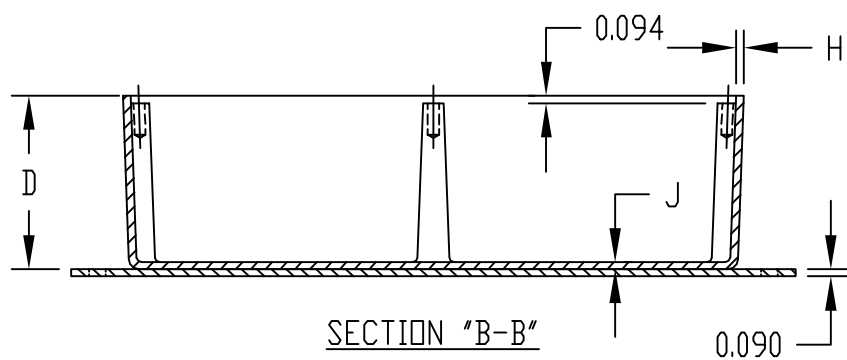

ALL EXTERNAL ROUNDS 0.125 RADIUS

ALL BOXES ASSEMBLED WITH #6-32 FLAT HD. SCREWS

PART NO. CU-4123 THRU CU-4347
AND CU-4123-B THRU CU-4347-B
ARE SUPPLIED WITH A WELDED ON
MOUNTING BRACKET ONLY.

* ASSEMBLED HEIGHT

PART NO.	PART NO.	A	B	* C	D	E	F	G	H	J	K	L	M	N	P
CU-123	CU-123-G	3.625	1.500	1.218	1.062	3.250	1.125	---	0.062	0.062	---	---	---	---	---
CU-124	CU-124-G	4.375	2.375	1.218	1.062	4.000	2.000	---	0.062	0.078	---	---	---	---	---
CU-234	CU-234-G	4.688	3.688	2.218	2.062	4.312	3.312	---	0.094	0.078	---	---	---	---	---
CU-247	CU-247-G	7.390	4.703	2.218	2.062	7.000	4.312	3.500	0.094	0.078	---	---	---	---	---
CU-347	CU-347-G	7.390	4.703	3.218	3.062	7.000	4.312	3.500	0.094	0.078	---	---	---	---	---
CU-4123	CU-4123-B	3.625	1.500	1.218	1.062	3.250	1.125	---	0.062	0.062	4.874	1.250	4.250	0.500	0.625
CU-4124	CU-4124-B	4.375	2.375	1.218	1.062	4.000	2.000	---	0.062	0.078	5.624	2.000	5.000	1.250	---
CU-4234	CU-4234-B	4.688	3.688	2.218	2.062	4.312	3.312	---	0.094	0.078	5.874	3.312	5.250	2.562	---
CU-4247	CU-4247-B	7.390	4.703	2.218	2.062	7.000	4.312	3.500	0.094	0.078	8.624	4.250	8.000	3.500	---
CU-4347	CU-4347-B	7.390	4.703	3.218	3.062	7.000	4.312	3.500	0.094	0.078	8.500	4.250	7.876	3.500	---