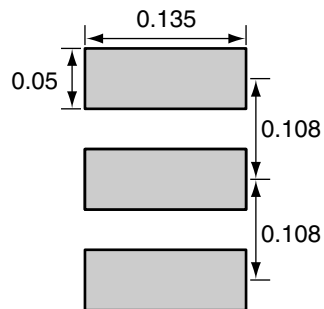

1		
Description	Material	Finish
Body	Brass	Gold
Socket	BE CU	Gold
Insulation	Teflon	Teflon
Nut	Brass	Gold
Washer	Brass	Gold

RECOMMENDED FOOTPRINT

RECOMMENDED MOUNTING HOLE

NUT

WASHER

Title MCX FEMALE EDGE MOUNT
FOR 0.062" THICK BOARD, EXTENDED

Part No. CONMCX003.062-L

Revision: 1.0

Dimensions: INCHES (mm)

Date: 6/6/2007

CONNECTOR CITY
159 ORT LANE
MERLIN, OR 97532
PH (541)-471-6256
FAX (541)-471-6251

Sheet 1 of 1

CONNECTOR CITY
THE VALUE OF CONNECTIONS