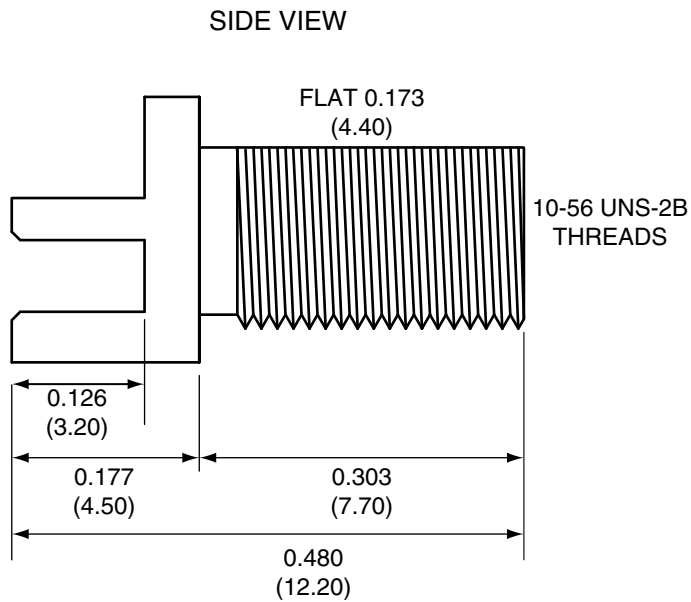

1		
Description	Material	Finish
Body	Brass	Gold
Socket	BE CU	Gold
Insulation	Teflon	Teflon
Nut	Brass	Gold
Washer	Brass	Gold

RECOMMENDED FOOTPRINT

RECOMMENDED MOUNTING HOLE

NUT

WASHER

Title MCX FEMALE EDGE MOUNT
FOR 0.062" THICK BOARD, EXTENDED

Part No. CONMCX003.062-L

Revision: 1.0

Dimensions: INCHES (mm)

Date: 6/6/2007

CONNECTOR CITY
159 ORT LANE
MERLIN, OR 97532
PH (541)-471-6256
FAX (541)-471-6251

Sheet 1 of 1

CONNECTOR CITY
THE VALUE OF CONNECTIONS