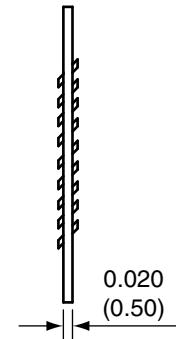

1		
Description	Material	Finish
Body	Brass	Gold
Socket	BE CU	Gold
Insulation	Teflon	Teflon
Nut	Brass	Gold
Washer	Brass	Gold

RECOMMENDED FOOTPRINT

RECOMMENDED MOUNTING HOLE

NUT

WASHER

Title MCX FEMALE EDGE MOUNT
FOR 0.062" THICK BOARD, EXTENDED

Part No. CONMCX003.062-L

Revision: 1.0

Dimensions: INCHES (mm)

Date: 6/6/2007

CONNECTOR CITY
159 ORT LANE
MERLIN, OR 97532
PH (541)-471-6256
FAX (541)-471-6251

Sheet 1 of 1

CONNECTOR CITY
THE VALUE OF CONNECTIONS