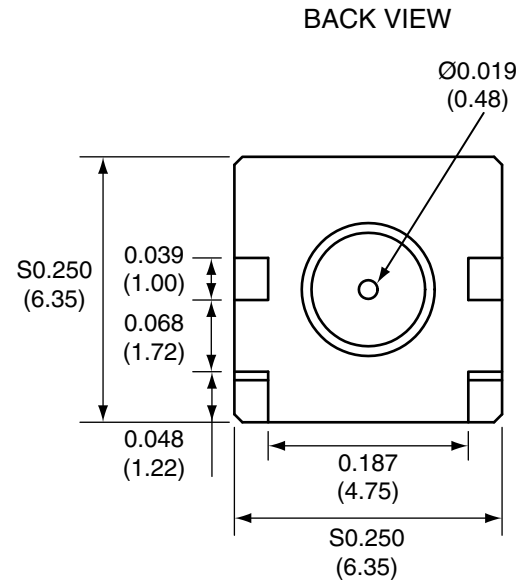

1		
Description	Material	Finish
Body	Brass	Gold
Socket	BE CU	Gold
Insulation	Teflon	Teflon
Nut	Brass	Gold
Washer	Brass	Gold

RECOMMENDED FOOTPRINT

RECOMMENDED MOUNTING HOLE

NUT

WASHER

Title MCX FEMALE EDGE MOUNT
FOR 0.062" THICK BOARD, EXTENDED

Part No. CONMCX003.062-L

Revision: 1.0

Dimensions: INCHES (mm)

Date: 6/6/2007

CONNECTOR CITY
159 ORT LANE
MERLIN, OR 97532
PH (541)-471-6256
FAX (541)-471-6251

Sheet 1 of 1

CONNECTOR CITY
THE VALUE OF CONNECTIONS