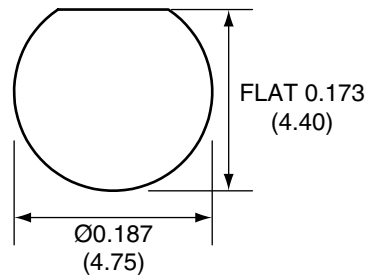

1		
Description	Material	Finish
Body	Brass	Gold
Socket	BE CU	Gold
Insulation	Teflon	Teflon
Nut	Brass	Gold
Washer	Brass	Gold

RECOMMENDED FOOTPRINT

RECOMMENDED MOUNTING HOLE

NUT

WASHER

Title MCX FEMALE EDGE MOUNT
FOR 0.062" THICK BOARD, EXTENDED

Part No. CONMCX003.062-L

Revision: 1.0

Dimensions: INCHES (mm)

Date: 6/6/2007

CONNECTOR CITY
159 ORT LANE
MERLIN, OR 97532
PH (541)-471-6256
FAX (541)-471-6251

Sheet 1 of 1

CONNECTOR CITY
THE VALUE OF CONNECTIONS