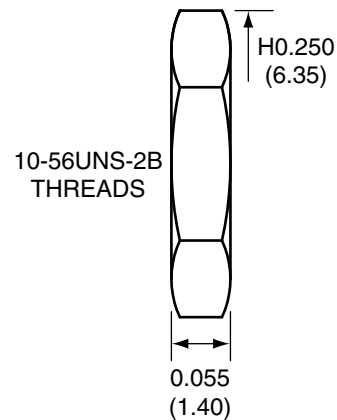

1		
Description	Material	Finish
Body	Brass	Gold
Socket	BE CU	Gold
Insulation	Teflon	Teflon
Nut	Brass	Gold
Washer	Brass	Gold

RECOMMENDED FOOTPRINT

RECOMMENDED MOUNTING HOLE

NUT

WASHER

Title MCX FEMALE EDGE MOUNT
FOR 0.062" THICK BOARD, EXTENDED

Part No. CONMCX003.062-L

Revision: 1.0

Dimensions: INCHES (mm)

Date: 6/6/2007

CONNECTOR CITY
159 ORT LANE
MERLIN, OR 97532
PH (541)-471-6256
FAX (541)-471-6251

Sheet 1 of 1

CONNECTOR CITY
THE VALUE OF CONNECTIONS