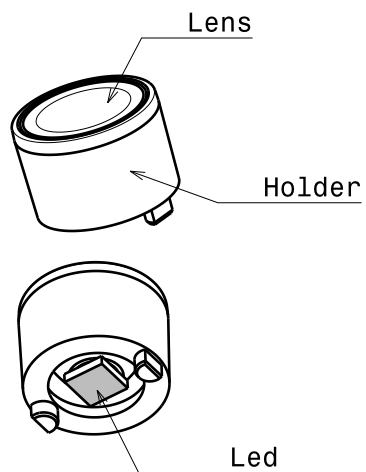

D

C

B

A

Isometric views
Scale: 2:1

Materials:
Lens PMMA
Holder PC

- FA11001_Lisa2-M-Pin-OSL
- FA11002_Lisa2-W-Pin-OSL
- FA11003_Lisa2-WW-Pin-OSL
- FA11047_Lisa2-RS-Pin-OSL
- FA11124_Lisa2-O-Pin-OSL

This drawing is our property.
It can't be reproduced
or communicated without
our written agreement.

Ledil Oy
Tehdaskatu 13
FIN-24100 SALO
Finland

DRAWING TITLE
Datasheet Lisa2-OSL series assy

DRAWN BY pv	DATE 10.11.2009
CHECKED BY tk	DATE 07.08.2009
DESIGNED BY hh	DATE 09.08.2009

SIZE A4	DRAWING NUMBER	REV 0.1
SCALE 4:1	WEIGHT (g)	SHEET 1/1