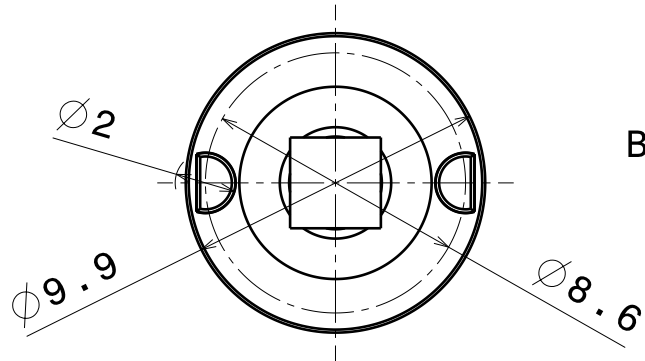

D

C

B

A

Isometric views
Scale: 2:1

Materials:
Lens PMMA
Holder PC

- FA11001_Lisa2-M-Pin-OSL
- FA11002_Lisa2-W-Pin-OSL
- FA11003_Lisa2-WW-Pin-OSL
- FA11047_Lisa2-RS-Pin-OSL
- FA11124_Lisa2-O-Pin-OSL

This drawing is our property.
It can't be reproduced
or communicated without
our written agreement.

Ledil Oy
Tehdaskatu 13
FIN-24100 SALO
Finland

DRAWING TITLE
Datasheet Lisa2-OSL series assy

DRAWN BY pv	DATE 10.11.2009
CHECKED BY tk	DATE 07.08.2009
DESIGNED BY hh	DATE 09.08.2009

SIZE A4	DRAWING NUMBER	REV 0.1
SCALE 4:1	WEIGHT (g)	SHEET 1/1