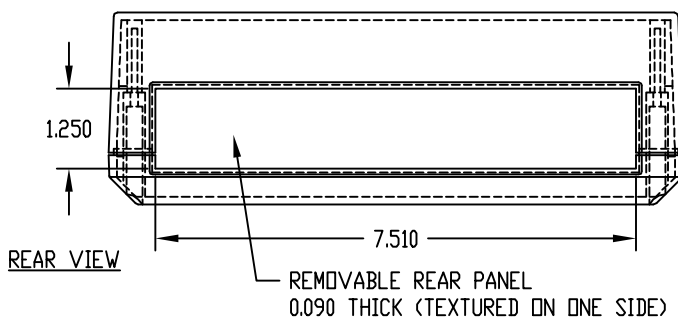

# PLASTICASE

PART No.

PC-11493

MATERIAL: BODY TOP & BOTTOM, REAR PANEL \_\_\_\_\_ ABS THERMOPLASTIC (UL94-HB RATED)  
 SLOPE PANEL \_\_\_\_\_ 0.100 THK. ALUMINUM  
 FINISH: BODY TOP & BOTTOM \_\_\_\_\_ LIGHT GRAY  
 REAR PANEL \_\_\_\_\_ DARK GRAY  
 SLOPE PANEL \_\_\_\_\_ NATURAL

BODY BOTTOM (WITH BODY TOP REMOVED)

FOUR (4) M3 x 0.630' LG. SCREWS SUPPLIED FOR ASSEMBLING BODY TOP TO BOTTOM

FOUR (4) M3 x 0.315' LG. CSK. SCREWS SUPPLIED FOR ASSEMBLING SLOPE PANEL TO BODY TOP

FOUR (4) RUBBER STICK-ON FEET SUPPLIED