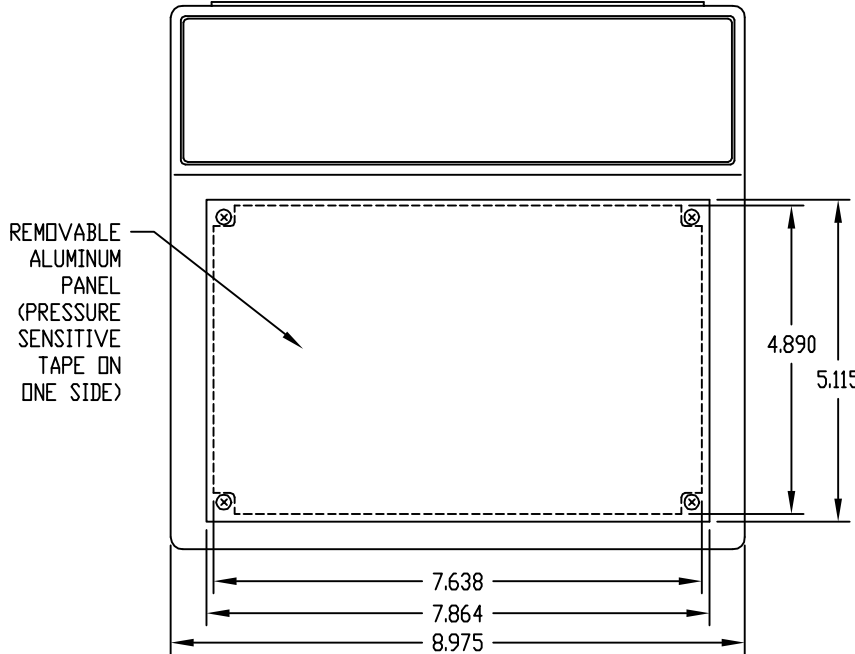

# PLASTICASE

PART No.

PC-11493

MATERIAL: BODY TOP & BOTTOM, REAR PANEL \_\_\_\_\_ ABS THERMOPLASTIC (UL94-HB RATED)  
 SLOPE PANEL \_\_\_\_\_ 0.100 THK. ALUMINUM  
 FINISH: BODY TOP & BOTTOM \_\_\_\_\_ LIGHT GRAY  
 REAR PANEL \_\_\_\_\_ DARK GRAY  
 SLOPE PANEL \_\_\_\_\_ NATURAL

BODY BOTTOM (WITH BODY TOP REMOVED)

FOUR (4) M3 x 0.630' LG. SCREWS SUPPLIED FOR ASSEMBLING BODY TOP TO BOTTOM

FOUR (4) M3 x 0.315' LG. CSK. SCREWS SUPPLIED FOR ASSEMBLING SLOPE PANEL TO BODY TOP

FOUR (4) RUBBER STICK-ON FEET SUPPLIED

MOUNTING BOSSES USE EITHER M2.5 METRIC OR #4 STD. SHEET METAL SCREWS x 0.188' LG. (NOT SUPPLIED)

NOTE: ALL DIMENSIONS HAVE ±0.015 TOLERANCE UNLESS OTHERWISE SPECIFIED

\* THESE INSIDE DIMENSIONS ARE TAKEN FROM CLOSED END OF THE BOX