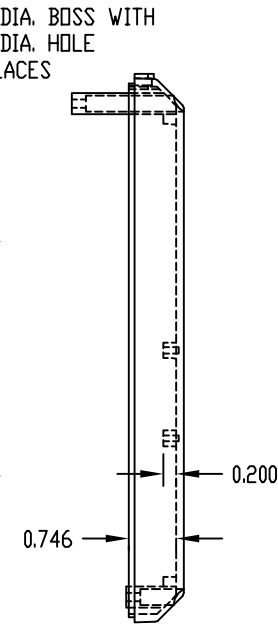

PART NAME

# PLASTICASE

PART No.

PC-11493

MATERIAL: BODY TOP & BOTTOM, REAR PANEL \_\_\_\_\_ ABS THERMOPLASTIC (UL94-HB RATED)  
 SLOPE PANEL \_\_\_\_\_ 0.100 THK. ALUMINUM  
 FINISH: BODY TOP & BOTTOM \_\_\_\_\_ LIGHT GRAY  
 REAR PANEL \_\_\_\_\_ DARK GRAY  
 SLOPE PANEL \_\_\_\_\_ NATURAL

BODY BOTTOM (WITH BODY TOP REMOVED)

FOUR (4) M3 x 0.630' LG. SCREWS SUPPLIED FOR ASSEMBLING BODY TOP TO BOTTOM

FOUR (4) M3 x 0.315' LG. CSK. SCREWS SUPPLIED FOR ASSEMBLING SLOPE PANEL TO BODY TOP

FOUR (4) RUBBER STICK-ON FEET SUPPLIED

MOUNTING BOSSES USE EITHER M2.5 METRIC OR #4 STD. SHEET METAL SCREWS x 0.188' LG. (NOT SUPPLIED)

NOTE: ALL DIMENSIONS HAVE ±0.015 TOLERANCE UNLESS OTHERWISE SPECIFIED

\* THESE INSIDE DIMENSIONS ARE TAKEN FROM CLOSED END OF THE BOX