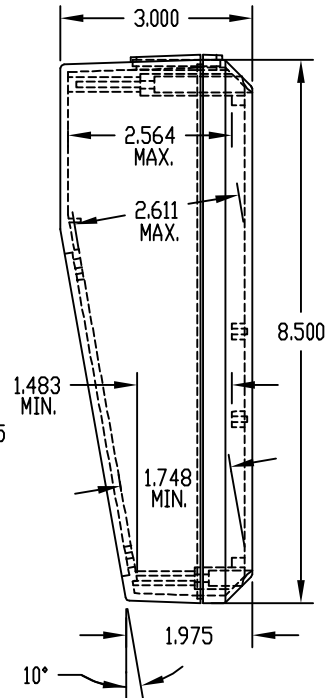

PART NAME

# PLASTICASE

PART No.

PC-11493

MATERIAL: BODY TOP & BOTTOM, REAR PANEL \_\_\_\_\_ ABS THERMOPLASTIC (UL94-HB RATED)  
 SLOPE PANEL \_\_\_\_\_ 0.100 THK. ALUMINUM  
 FINISH: BODY TOP & BOTTOM \_\_\_\_\_ LIGHT GRAY  
 REAR PANEL \_\_\_\_\_ DARK GRAY  
 SLOPE PANEL \_\_\_\_\_ NATURAL

BODY BOTTOM (WITH BODY TOP REMOVED)

FOUR (4) M3 x 0.630' LG. SCREWS SUPPLIED FOR ASSEMBLING BODY TOP TO BOTTOM

FOUR (4) M3 x 0.315' LG. CSK. SCREWS SUPPLIED FOR ASSEMBLING SLOPE PANEL TO BODY TOP

FOUR (4) RUBBER STICK-ON FEET SUPPLIED

MOUNTING BOSSES USE EITHER M2.5 METRIC OR #4 STD. SHEET METAL SCREWS x 0.188' LG. (NOT SUPPLIED)

NOTE: ALL DIMENSIONS HAVE ±0.015 TOLERANCE UNLESS OTHERWISE SPECIFIED

\* THESE INSIDE DIMENSIONS ARE TAKEN FROM CLOSED END OF THE BOX