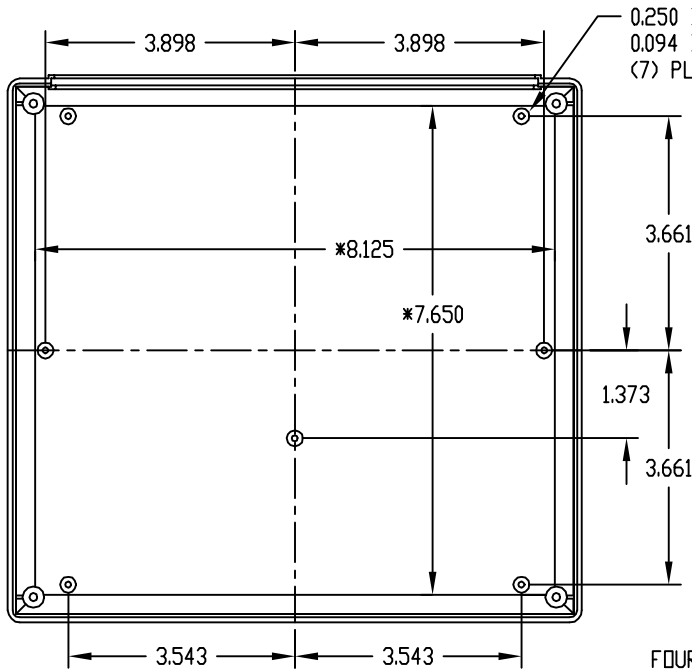

PART NAME

# PLASTICASE

PART No.

PC-11493

MATERIAL: BODY TOP & BOTTOM, REAR PANEL \_\_\_\_\_ ABS THERMOPLASTIC (UL94-HB RATED)  
 SLOPE PANEL \_\_\_\_\_ 0.100 THK. ALUMINUM  
 FINISH: BODY TOP & BOTTOM \_\_\_\_\_ LIGHT GRAY  
 REAR PANEL \_\_\_\_\_ DARK GRAY  
 SLOPE PANEL \_\_\_\_\_ NATURAL

BODY BOTTOM (WITH BODY TOP REMOVED)

FOUR (4) M3 x 0.630' LG. SCREWS SUPPLIED FOR ASSEMBLING BODY TOP TO BOTTOM

FOUR (4) M3 x 0.315' LG. CSK. SCREWS SUPPLIED FOR ASSEMBLING SLOPE PANEL TO BODY TOP

FOUR (4) RUBBER STICK-ON FEET SUPPLIED

MOUNTING BOSSES USE EITHER M2.5 METRIC OR #4 STD. SHEET METAL SCREWS x 0.188' LG. (NOT SUPPLIED)

NOTE: ALL DIMENSIONS HAVE ±0.015 TOLERANCE UNLESS OTHERWISE SPECIFIED

\* THESE INSIDE DIMENSIONS ARE TAKEN FROM CLOSED END OF THE BOX