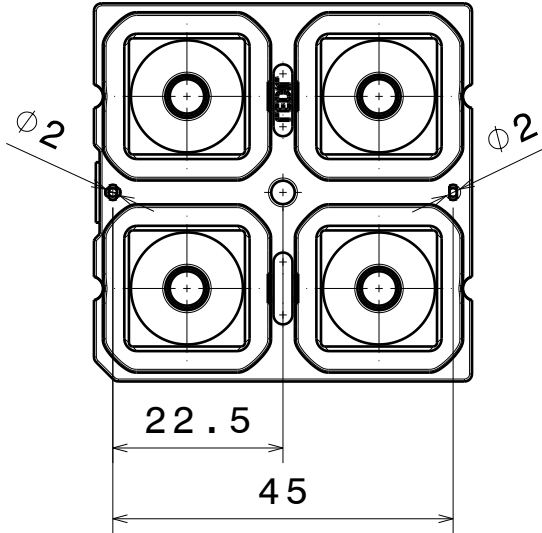

D

C

B

A

4

4

Bottom view

3

3

Front view

2

2

Top view

INDEX	PART NO	DESCRIPTION	MATERIAL	COLOUR
1	C13605	HB-2x2-RW	PMMA	

Tolerances if not otherwise shown
 According to DIN ISO 2768-1
 Linear measures:
 Up to 30mm class M, otherwise class C.
 According to DIN ISO 2768-2
 Form and position: class L

SIZE PART NUMBER

A4

C13605

SCALE 1:1 WEIGHT - g SHEET 1/1

D

A

1

AMEYA360