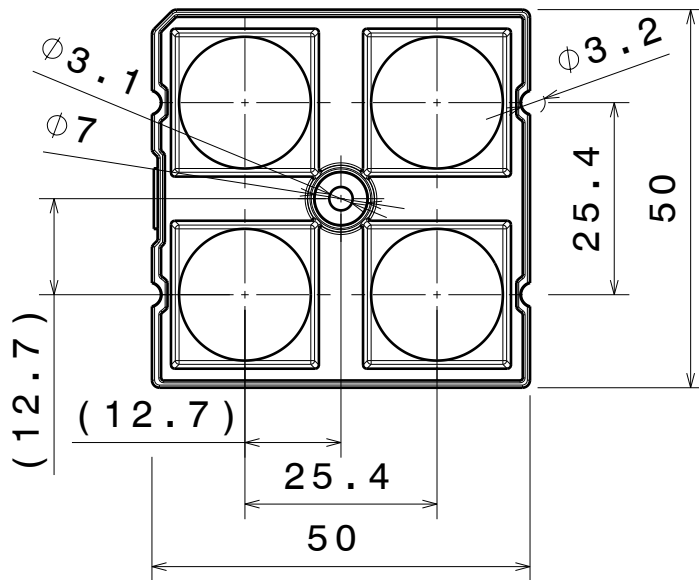

D

C

B

A

4

4

Bottom view

3

3

Front view

2

2

Top view

INDEX	PART NO	DESCRIPTION	MATERIAL	COLOUR
1	C13605	HB-2x2-RW	PMMA	

Tolerances if not otherwise shown
 According to DIN ISO 2768-1
 Linear measures:
 Up to 30mm class M, otherwise class C.
 According to DIN ISO 2768-2
 Form and position: class L

SIZE PART NUMBER

A4

C13605

SCALE 1:1 WEIGHT - g SHEET 1/1

D

A

1

AMEYA360