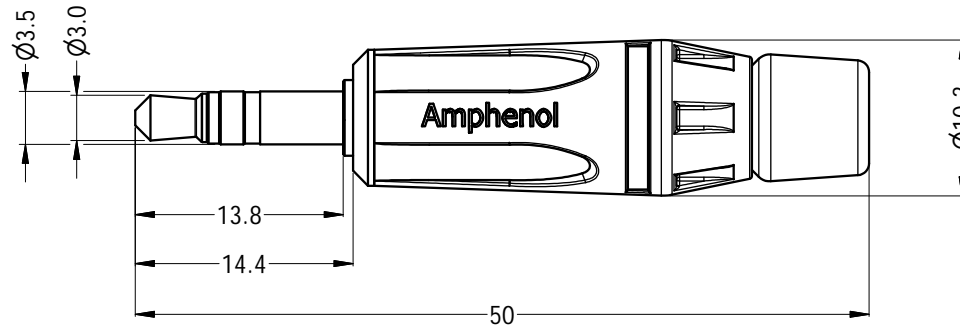

LEGEND = KEY PRODUCT CHARACTERISTICS

REVISION HISTORY

REV	DESCRIPTION	DATE	BY	ECN
0	FIRST ISSUE	10/12/2010	M.H	8984
1	ADD NEW P/Ns	12/06/2012	M.H	9132

PART NUMBER		
CAT NUMBER	SHELL FINISH	CONTACT FINISH
KS3P	NICKEL COATING	NICKEL PLATING
KS3P-AU	NICKEL COATING	GOLD PLATING
KS3PB	BLACK COATING	NICKEL PLATING
KS3PB-AU	BLACK COATING	GOLD PLATING

ISO VIEW (1 : 1)

EXPLORED VIEW (1 : 1)

F	3	51270077-521	INSULATE PVC TUBE CLEAR	1
	2	51560089-121/321	STEREO INSERT ASSY GOLD/NICKEL PLATING	1
	1	50440041-300/400	DIECAST SHELL NICKEL/BLACK FINISH	1
	ITEM	PART NUMBER	DESCRIPTION	QTY