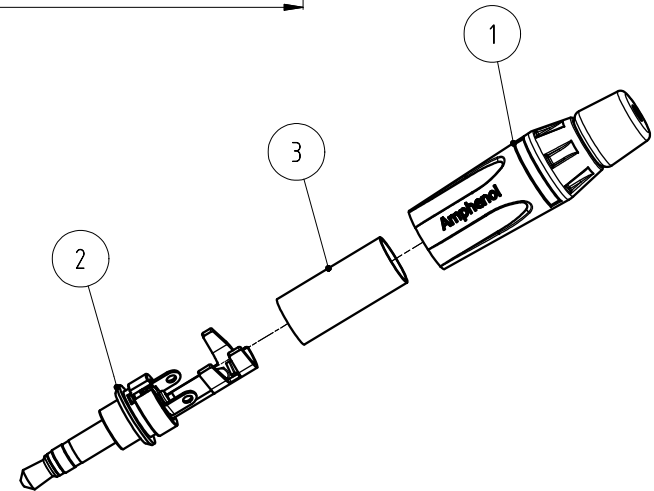

LEGEND = KEY PRODUCT CHARACTERISTICS

REVISION HISTORY

REV	DESCRIPTION	DATE	BY	ECN
0	FIRST ISSUE	10/12/2010	M.H	8984
1	ADD NEW P/Ns	12/06/2012	M.H	9132

PART NUMBER		
CAT NUMBER	SHELL FINISH	CONTACT FINISH
KS3P	NICKEL COATING	NICKEL PLATING
KS3P-AU	NICKEL COATING	GOLD PLATING
KS3PB	BLACK COATING	NICKEL PLATING
KS3PB-AU	BLACK COATING	GOLD PLATING

ISO VIEW (1 : 1)

EXPLORED VIEW (1 : 1)

F	3	51270077-521	INSULATE PVC TUBE CLEAR	1
	2	51560089-121/321	STEREO INSERT ASSY GOLD/NICKEL PLATING	1
	1	50440041-300/400	DIECAST SHELL NICKEL/BLACK FINISH	1
	ITEM	PART NUMBER	DESCRIPTION	QTY