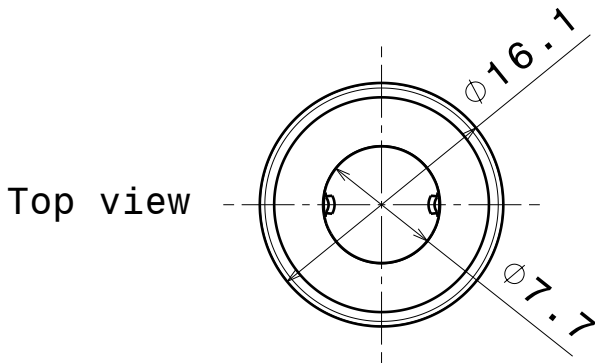

| INDEX | PART NO | DESCRIPTION | MATERIAL |
|-------|---------|----------------|----------|
| 1 | C13253 | TINA2-R-CLIP16 | PC |

Tolerances if not otherwise shown:
According to DIN ISO 2768-1
Linear measures:
Up to 30mm class M, otherwise class C.
According to DIN ISO 2768-2
Form and position:
class L

| | |
|---------------------------|--------------------|
| DRAWN BY mav | DATE 24.10.2012 |
| CHECKED BY VS | DATE 24.10.2012 |
| DESIGNED BY mav | DATE 23.10.2012 |

| | | |
|---------------------|------------------------------|---------------------|
| SIZE A4 | PART NUMBER C13253 | REV 001 |
| SCALE 2:1 | WEIGHT 0,789g | SHEET 1/1 |