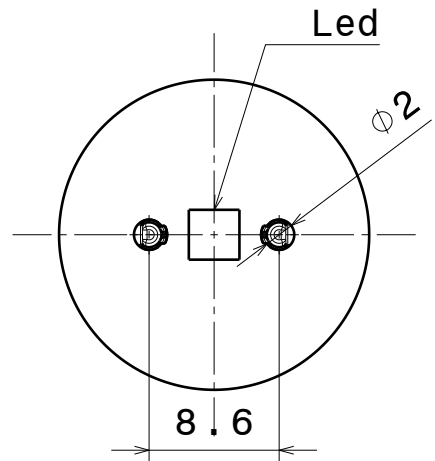

| INDEX | PART NO | DESCRIPTION | MATERIAL |
|-------|---------|----------------|----------|
| 1 | C13253 | TINA2-R-CLIP16 | PC |

Tolerances if not otherwise shown:
According to DIN ISO 2768-1
Linear measures:
Up to 30mm class M, otherwise class C.
According to DIN ISO 2768-2
Form and position:
class L

This drawing is our property.
It can't be reproduced
or communicated without
our written agreement.

LEDiL LediL Oy
Salorankatu 10
FIN 24240 SALO
Finland

DRAWING TITLE Part Drawing
Datasheet C13253 TINA2-R-CLIP16

| | |
|---------------------------|--------------------|
| DRAWN BY mav | DATE 24.10.2012 |
| CHECKED BY VS | DATE 24.10.2012 |
| DESIGNED BY mav | DATE 23.10.2012 |

| | | |
|---------------------|------------------------------|---------------------|
| SIZE A4 | PART NUMBER C13253 | REV 001 |
| SCALE 2:1 | WEIGHT 0,789g | SHEET 1/1 |