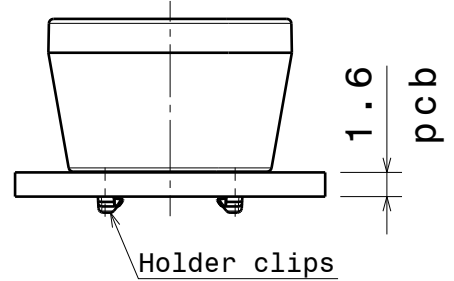

| INDEX | PART NO | DESCRIPTION | MATERIAL |
|-------|---------|----------------|----------|
| 1 | C13253 | TINA2-R-CLIP16 | PC |

Tolerances if not otherwise shown:
According to DIN ISO 2768-1
Linear measures:
Up to 30mm class M, otherwise class C.
According to DIN ISO 2768-2
Form and position:
class L