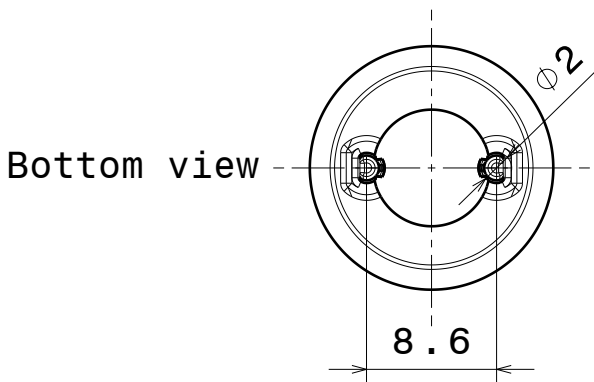

| INDEX | PART NO | DESCRIPTION | MATERIAL |
|-------|---------|----------------|----------|
| 1 | C13253 | TINA2-R-CLIP16 | PC |

Tolerances if not otherwise shown:
According to DIN ISO 2768-1
Linear measures:
Up to 30mm class M, otherwise class C.
According to DIN ISO 2768-2
Form and position:
class L

| | |
|---------------------------|--------------------|
| DRAWN BY mav | DATE 24.10.2012 |
| CHECKED BY VS | DATE 24.10.2012 |
| DESIGNED BY mav | DATE 23.10.2012 |

| | | |
|---------------------|------------------------------|---------------------|
| SIZE A4 | PART NUMBER C13253 | REV 001 |
| SCALE 2:1 | WEIGHT 0,789g | SHEET 1/1 |