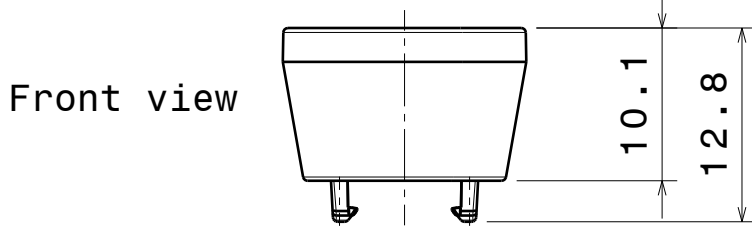

| INDEX | PART NO | DESCRIPTION | MATERIAL |
|-------|---------|----------------|----------|
| 1 | C13253 | TINA2-R-CLIP16 | PC |

Tolerances if not otherwise shown:
According to DIN ISO 2768-1
Linear measures:
Up to 30mm class M, otherwise class C.
According to DIN ISO 2768-2
Form and position:
class L