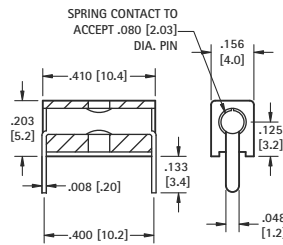

UNIVERSAL HORIZONTAL

CAT. NO.	COLOR
6054	WHITE
6055	RED
6056	BLACK
6057	YELLOW
6058	GREEN
6059	BLUE

MATERIAL:
Body: Nylon per ASTM D4066
Contact: Beryllium Copper, Silver Plate