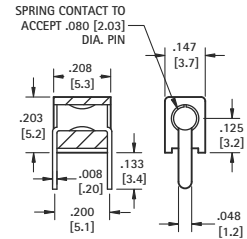

MINIATURE HORIZONTAL

CAT. NO.	COLOR
6048	WHITE
6049	RED
6050	BLACK
6051	YELLOW
6052	GREEN
6053	BLUE

MATERIAL:
Body: Nylon per ASTM D4066
Contact: Beryllium Copper, Silver Plate

HIGH TEMPERATURE PTFE INSULATED TEST POINT JACKS

SPECIFICATIONS

Terminal Jack: Beryllium Copper (QQ-C-533)
*Brass ASTM B16

Plating: Gold per MIL-G-45204, Type II

Operating Temperature: -60 (-50) to + 500