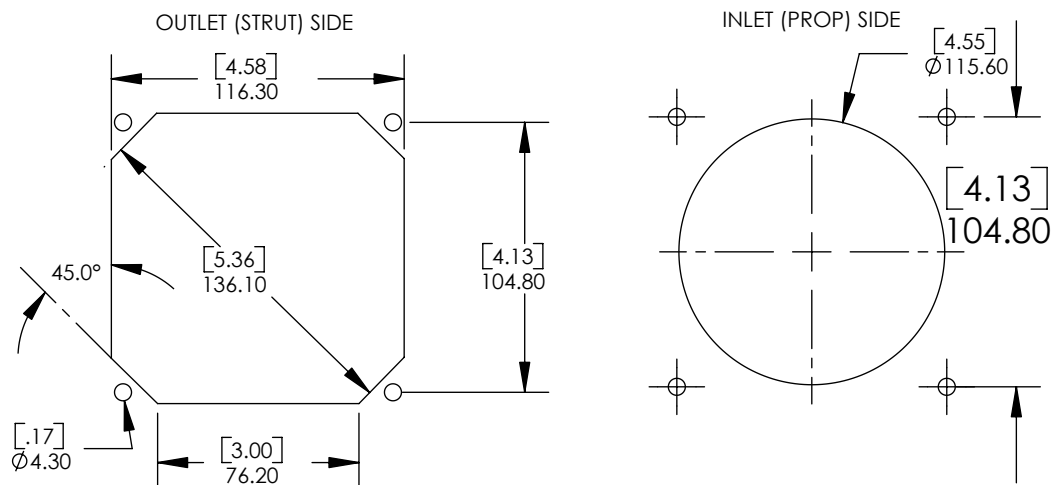

RECOMMENDED CUTOUT

CONTACT INFO:
WWW.COMAIRROTRON.COM | SALES@COMAIRROTRON.COM

TOLERANCE UNLESS OTHERWISE SPECIFIED
 2 PL. DEC. ± 03 [.8]
 3 PL. DEC. ± 010 [25]
 ANGULAR ± 30'

(619) 661 - 6688

3D MODEL FOUND AT..