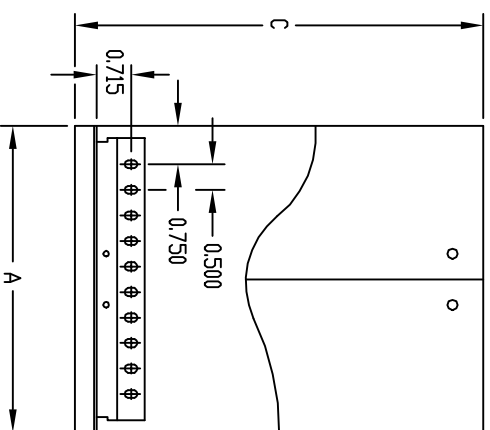

PART
NAME

CHAMPION SERIES

PART
No.

CS-11202 TD CS-11216

TOP VIEW

SIDE VIEW

FRONT VIEW

MATERIAL: 0050 THK. ALUMINUM
QTY. (4) #F-3581 RUBBER FEET
QTY. (8) #6 x 1/4 TRUSS HEAD
TAPPING SCREW.
FINISH: TWO COLOR COMBINATIONS
SAND TEXTURED OR BLACK
TEXTURED TOP & BOTTOM, BOTH
WITH SMOOTH WHITE FRONT &
REAR PANELS.

PART No.	HEIGHT A	WIDTH B	DEPTH C	CLEAR INSIDE HEIGHT D	CLEAR INSIDE WIDTH E	CLEAR INSIDE DEPTH F
CS-11202	4.000	6.000	6.000	3.875	5.375	5.141
CS-11204	4.000	9.000	8.000	3.875	8.375	7.141
CS-11206	4.000	12.000	8.000	3.875	11.375	7.141
CS-11208	6.000	9.000	8.000	5.875	8.375	7.141
CS-11210	6.000	12.000	8.000	5.875	11.375	7.141
CS-11212	6.000	12.000	10.000	5.875	11.375	9.141
CS-11214	8.000	9.000	8.000	7.875	8.375	7.141
CS-11216	8.000	12.000	10.000	7.875	11.375	9.141