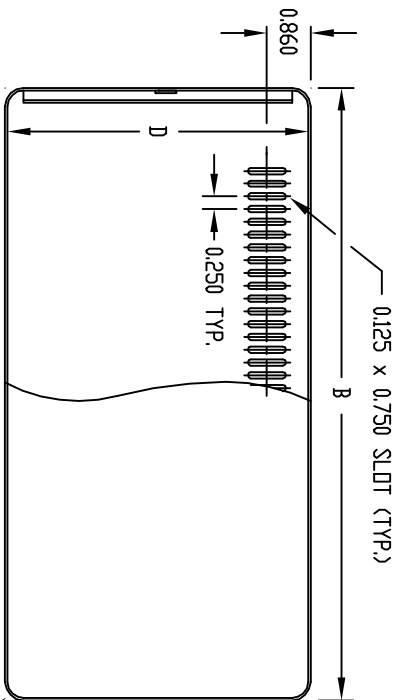

PART
NAME

CHAMPION SERIES

PART
No.

CS-11202 TD CS-11216

TOP VIEW

SIDE VIEW

FRONT VIEW

MATERIAL: 0050 THK. ALUMINUM
QTY. (4) #F-3581 RUBBER FEET
QTY. (8) #6 x 1/4 TRUSS HEAD
TAPPING SCREW.
FINISH: TWO COLOR COMBINATIONS
SAND TEXTURED OR BLACK
TEXTURED TOP & BOTTOM, BOTH
WITH SMOOTH WHITE FRONT &
REAR PANELS.

PART No.	HEIGHT A	WIDTH B	DEPTH C	CLEAR INSIDE HEIGHT D	CLEAR INSIDE WIDTH E	CLEAR INSIDE DEPTH F
CS-11202	4.000	6.000	6.000	3.875	5.375	5.141
CS-11204	4.000	9.000	8.000	3.875	8.375	7.141
CS-11206	4.000	12.000	8.000	3.875	11.375	7.141
CS-11208	6.000	9.000	8.000	5.875	8.375	7.141
CS-11210	6.000	12.000	8.000	5.875	11.375	7.141
CS-11212	6.000	12.000	10.000	5.875	11.375	9.141
CS-11214	8.000	9.000	8.000	7.875	8.375	7.141
CS-11216	8.000	12.000	10.000	7.875	11.375	9.141