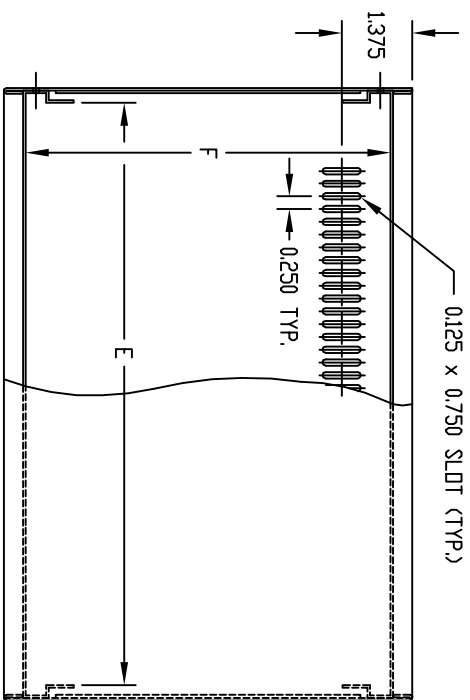

PART
NAME

CHAMPION SERIES

PART
No.

CS-11202 TD CS-11216

TOP VIEW

SIDE VIEW

FRONT VIEW

MATERIAL: 0050 THK. ALUMINUM
QTY. (4) #F-3581 RUBBER FEET
QTY. (8) #6 x 1/4 TRUSS HEAD
TAPPING SCREW.
FINISH: TWO COLOR COMBINATIONS
SAND TEXTURED OR BLACK
TEXTURED TOP & BOTTOM, BOTH
WITH SMOOTH WHITE FRONT &
REAR PANELS.

PART No.	HEIGHT A	WIDTH B	DEPTH C	CLEAR INSIDE HEIGHT D	CLEAR INSIDE WIDTH E	CLEAR INSIDE DEPTH F
CS-11202	4.000	6.000	6.000	3.875	5.375	5.141
CS-11204	4.000	9.000	8.000	3.875	8.375	7.141
CS-11206	4.000	12.000	8.000	3.875	11.375	7.141
CS-11208	6.000	9.000	8.000	5.875	8.375	7.141
CS-11210	6.000	12.000	8.000	5.875	11.375	7.141
CS-11212	6.000	12.000	10.000	5.875	11.375	9.141
CS-11214	8.000	9.000	8.000	7.875	8.375	7.141
CS-11216	8.000	12.000	10.000	7.875	11.375	9.141