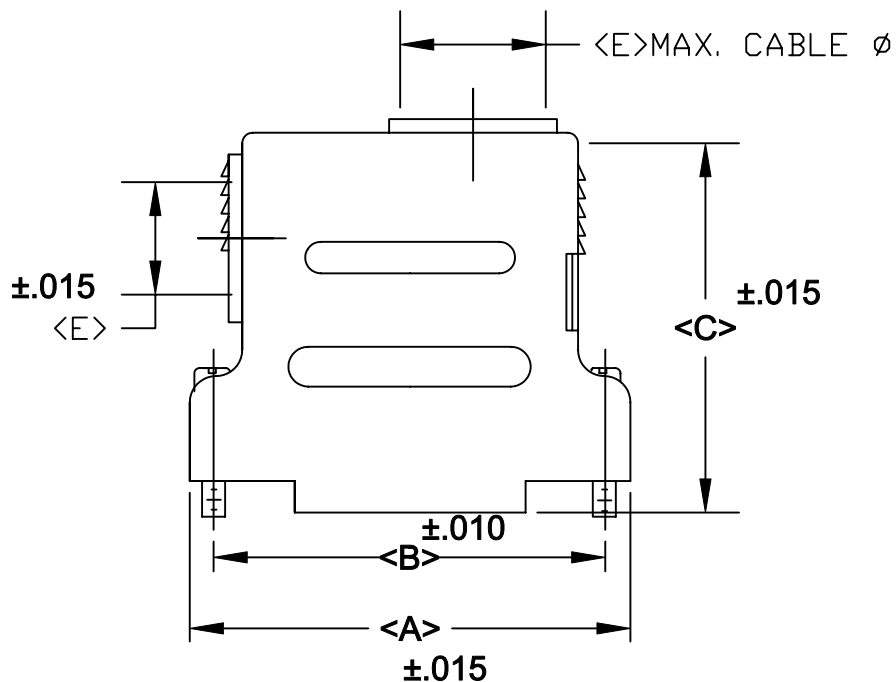

COLOR: \_\_\_\_\_

03 = GREY

12 = NICKEL OVER COPPER

PUT-UPS \_\_\_\_\_

1 = KIT

**NOTE: 9 POSITION DOES NOT HAVE 90 DEGREE ENTRY AND HAS ONLY (1) STRAIN RELIEF CLAMP.**

| POS. | A     | B     | C     | D     | E     |
|------|-------|-------|-------|-------|-------|
| 9    | 1.230 | .984  | 1.380 | .630  | .350  |
|      | 31.24 | 24.99 | 35.05 | 16.00 | 8.89  |
| 15   | 1.560 | 1.312 | 1.610 | .630  | .374  |
|      | 39.62 | 33.32 | 40.89 | 16.00 | 9.50  |
| 25   | 2.100 | 1.852 | 1.810 | .630  | .444  |
|      | 53.34 | 47.04 | 45.97 | 16.00 | 11.18 |
| 37   | 2.740 | 2.500 | 1.810 | .630  | .444  |
|      | 69.60 | 63.50 | 45.97 | 16.00 | 11.18 |
| 50   | 2.650 | 2.406 | 1.810 | .735  | .543  |
|      | 67.31 | 61.00 | 45.97 | 18.67 | 13.79 |