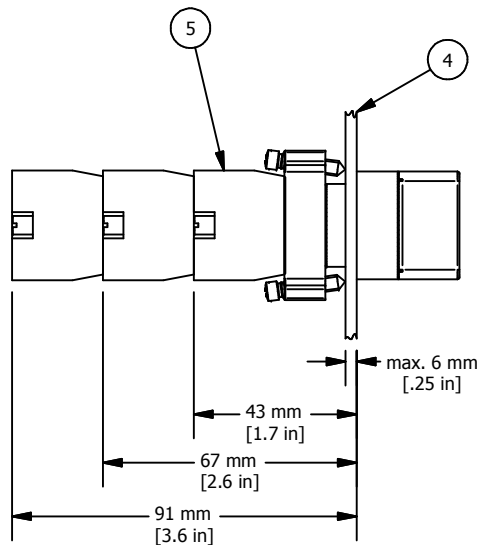

Up to **six** switch contacts can be installed.

* = Selector Switch is supplied with mounting bracket (ITEM 1,2 and 3)
 ** = Switch Contacts must be ordered separately

3 POSITION SELECTOR SWITCH CONTACT BLOCK OPERATION GUIDE

CONTACT BLOCK GUIDE			
⊗	⊕	↻	
×	○	○	1 NO (left)
○	×	○	2 NC in series (side × side)
○	○	×	1 NO (right)
×	×	○	1 NC (right)
○	×	×	1 NC (left)
×	○	×	2 NO in parallel (side × side)

(Left or right as seen from front of operator)

UNLESS OTHERWISE SPECIFIED:
 • ALL DIMENSIONS ARE IN MILLIMETERS
 • THIRD ANGLE PROJECTION

This Drawing is the property of
Altech Corp.

35 Royal Road
 Flemington, NJ 08822-6000
 (908) 806-9400
 Fax (908) 806-9490