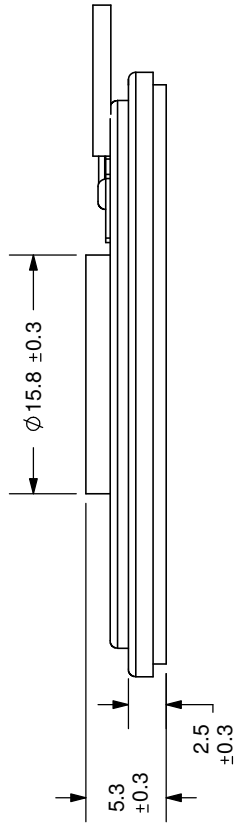

Part No: CLS0402MA-1-L152

Date: 7/03/2007

Unit: mm

Description: speaker

Page No: 1 of 2

Specifications

| | | |
|----------------------|--|--|
| Nominal Size | 40 mm | 1 ½ inch. |
| Impedance | 8 Ohm ± 15% | at 1 KHz 1 V |
| Resonant frequency | 530 Hz ± 150 Hz | at 1 V |
| Sound pressure level | 90 dB/w ± 3 dB | 0.5 w 50 cm ave at 0.8K, 1K, 1.2K, 1.5K Hz |
| Response | Fo Hz ~ 6 KHz max 10 dB | |
| Input power | Nominal 0.5 W | Handling capacity 1.0 W |
| Operation | must be normal at program source 0.5 W | |
| Buzz, rattle, etc. | must be normal at sine wave 2.0 V | |
| Magnet | Size: 12.5 x 1.5 mm | |
| Load test | White noise 0.5 W | for 24 hours |
| Heat test | 65 ± 2° C | 20-50% R.H. 24 hours |
| Humidity test | 40 ± 2° C | 90-95% R.H. 24 hours |

Frequency Response Curve

| | |
|-----------------------|------------|
| Potentiometer range | 50 dB |
| Rectifier | RMS |
| Lower limit frequency | 20 Hz |
| Wr. speed | 100 mm/sec |

Zero level 70 dB

| | | |
|------|-------------|----------|
| REV. | DESCRIPTION | DATE |
| A | NEW DRAWING | 7/3/2007 |

SCALE 1:1

SPECIFICATIONS:
 WIRE: UL1007, #28AWG
 LENGTH: 152mm

TOLERANCE:
 ±0.5mm UNLESS OTHERWISE SPECIFIED

CUI INC

20050 SW 112th Ave.
 Tualatin, OR 97062
 Phone: 503-612-2300
 800-275-4899
 Fax: 503-612-2383
 Website: www.cui.com

| | |
|----------------------------|--------------------|
| TITLE: LOW PROFILE SPEAKER | REV: A |
| PART NO: CLS0402MA-1-L152 | UNITS: MM [INCHES] |
| DRAWN BY: ZRJ | APPROVED BY: |
| | SCALE: 2:1 |

AMEYA360