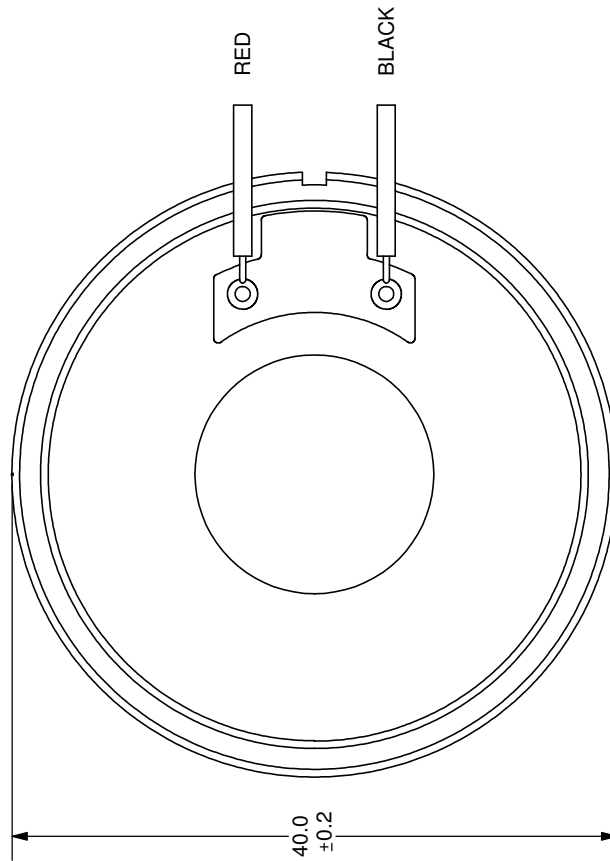

Part No: CLS0402MA-1-L152

Date: 7/03/2007

Unit: mm

Description: speaker

Page No: 1 of 2

Specifications

| | | |
|----------------------|--|--|
| Nominal Size | 40 mm | 1 ½ inch. |
| Impedance | 8 Ohm ± 15% | at 1 KHz 1 V |
| Resonant frequency | 530 Hz ± 150 Hz | at 1 V |
| Sound pressure level | 90 dB/w ± 3 dB | 0.5 w 50 cm ave at 0.8K, 1K, 1.2K, 1.5K Hz |
| Response | Fo Hz ~ 6 KHz max 10 dB | |
| Input power | Nominal 0.5 W | Handling capacity 1.0 W |
| Operation | must be normal at program source 0.5 W | |
| Buzz, rattle, etc. | must be normal at sine wave 2.0 V | |
| Magnet | Size: 12.5 x 1.5 mm | |
| Load test | White noise 0.5 W | for 24 hours |
| Heat test | 65 ± 2° C | 20-50% R.H. 24 hours |
| Humidity test | 40 ± 2° C | 90-95% R.H. 24 hours |

Frequency Response Curve

| | |
|-----------------------|------------|
| Potentiometer range | 50 dB |
| Rectifier | RMS |
| Lower limit frequency | 20 Hz |
| Wr. speed | 100 mm/sec |

Zero level 70 dB

| | | |
|------|-------------|----------|
| REV. | DESCRIPTION | DATE |
| A | NEW DRAWING | 7/3/2007 |

SCALE 1:1

SPECIFICATIONS:
 WIRE: UL1007, #28AWG
 LENGTH: 152mm

TOLERANCE:
 ±0.5mm UNLESS OTHERWISE SPECIFIED

CUI INC

20050 SW 112th Ave.
 Tualatin, OR 97062
 Phone: 503-612-2300
 800-275-4899
 Fax: 503-612-2383
 Website: www.cui.com

| | |
|----------------------------|--------------------|
| TITLE: LOW PROFILE SPEAKER | REV: A |
| PART NO: CLS0402MA-1-L152 | UNITS: MM [INCHES] |
| DRAWN BY: ZRJ | APPROVED BY: |
| | SCALE: 2:1 |

AMEYA360