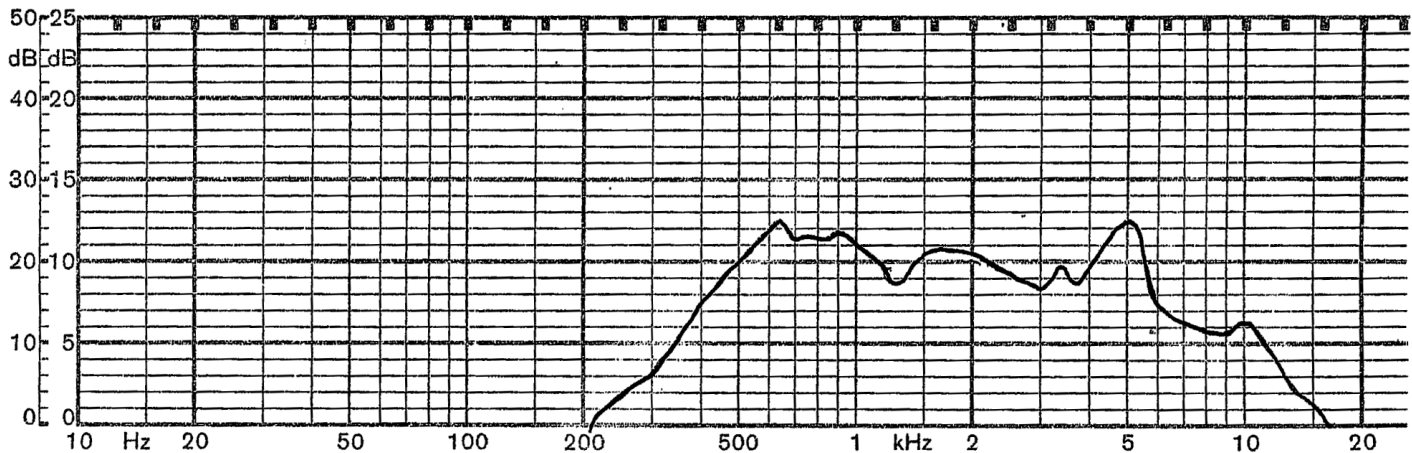

Part No: CLS0402MA-1-L152

Date: 7/03/2007

Unit: mm

Description: speaker

Page No: 1 of 2

Specifications

| | | |
|----------------------|--|--|
| Nominal Size | 40 mm | 1 ½ inch. |
| Impedance | 8 Ohm ± 15% | at 1 KHz 1 V |
| Resonant frequency | 530 Hz ± 150 Hz | at 1 V |
| Sound pressure level | 90 dB/w ± 3 dB | 0.5 w 50 cm ave at 0.8K, 1K, 1.2K, 1.5K Hz |
| Response | Fo Hz ~ 6 KHz max 10 dB | |
| Input power | Nominal 0.5 W | Handling capacity 1.0 W |
| Operation | must be normal at program source 0.5 W | |
| Buzz, rattle, etc. | must be normal at sine wave 2.0 V | |
| Magnet | Size: 12.5 x 1.5 mm | |
| Load test | White noise 0.5 W | for 24 hours |
| Heat test | 65 ± 2° C | 20-50% R.H. 24 hours |
| Humidity test | 40 ± 2° C | 90-95% R.H. 24 hours |

Frequency Response Curve

| | |
|-----------------------|------------|
| Potentiometer range | 50 dB |
| Rectifier | RMS |
| Lower limit frequency | 20 Hz |
| Wr. speed | 100 mm/sec |

Zero level 70 dB

| | | |
|------|-------------|----------|
| REV. | DESCRIPTION | DATE |
| A | NEW DRAWING | 7/3/2007 |

SCALE 1:1

SPECIFICATIONS:
 WIRE: UL1007, #28AWG
 LENGTH: 152mm

TOLERANCE:
 ±0.5mm UNLESS OTHERWISE SPECIFIED

CUI INC

20050 SW 112th Ave.
 Tualatin, OR 97062
 Phone: 503-612-2300
 800-275-4899
 Fax: 503-612-2383
 Website: www.cui.com