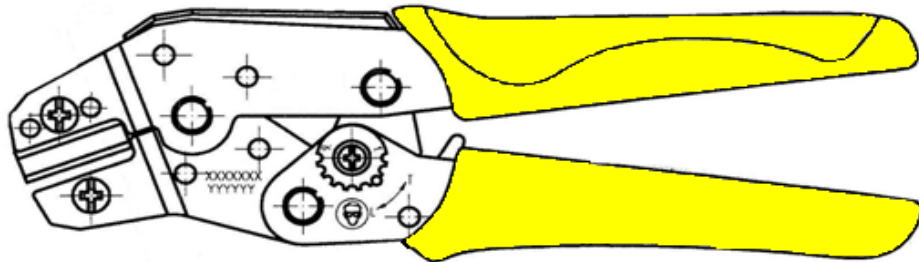

# Customer Information Sheet

DRAWING No.: Z1022-00

SHEET 2 OF 2

IF IN DOUBT - ASK

©

NOT TO SCALE

THIRD ANGLE PROJECTION

ALL DIMENSIONS IN mm

**NOTES:**

1. TO BE USED WITH 2.54mm PITCH PIN HEADERS.

**SPARE PARTS:**

SPARE BLADES = Z1023-00

SF	5	06.03.13	11962
NAME	ISS.	DATE	C/NOTE
APPROVED:		S.FLOWER	
CHECKED:		S.BENNETT	
DRAWN:		S.BENNETT	
CUSTOMER REF.:			
ASSEMBLY DRG:			