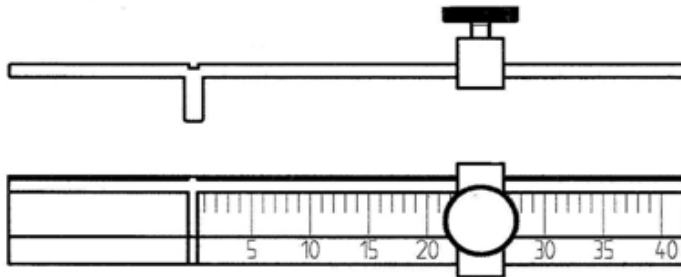

# Customer Information Sheet

DRAWING No.: Z1022-00

SHEET 2 OF 2

IF IN DOUBT - ASK

©

NOT TO SCALE

THIRD ANGLE PROJECTION

ALL DIMENSIONS IN mm

**NOTES:**

1. TO BE USED WITH 2.54mm PITCH PIN HEADERS.

**SPARE PARTS:**

SPARE BLADES = Z1023-00

SF	5	06.03.13	11962
NAME	ISS.	DATE	C/NOTE
APPROVED:		S.FLOWER	
CHECKED:		S.BENNETT	
DRAWN:		S.BENNETT	
CUSTOMER REF.:			
ASSEMBLY DRG:			